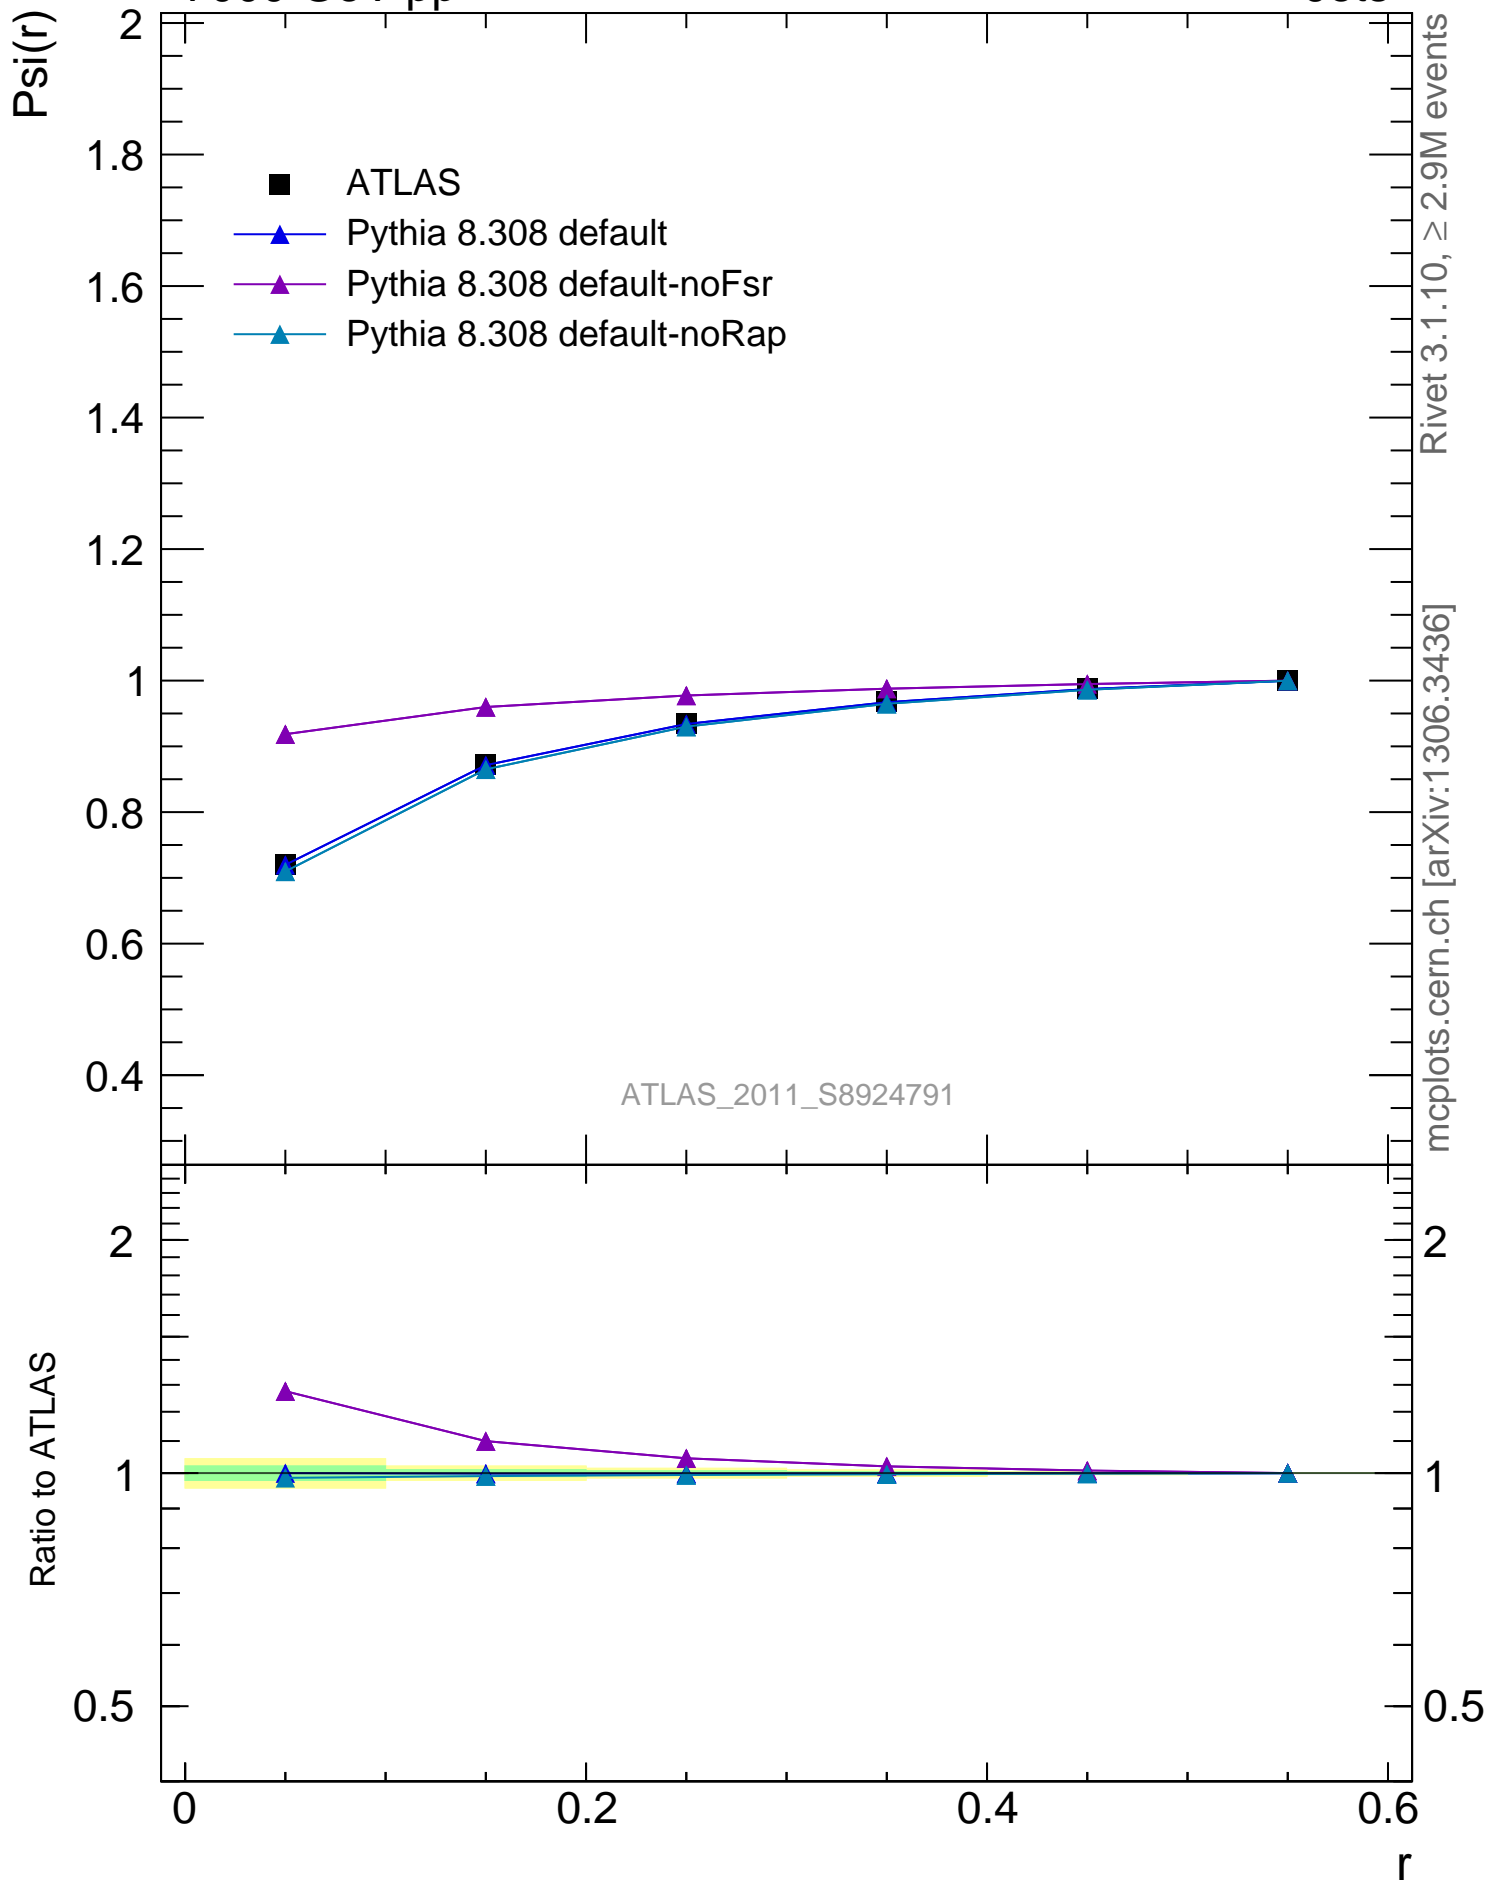

7000 GeV pp

Jets

Rivet 3.1.10, $\geq 2.9M$ events
mcplots.cern.ch [arXiv:1306.3436]