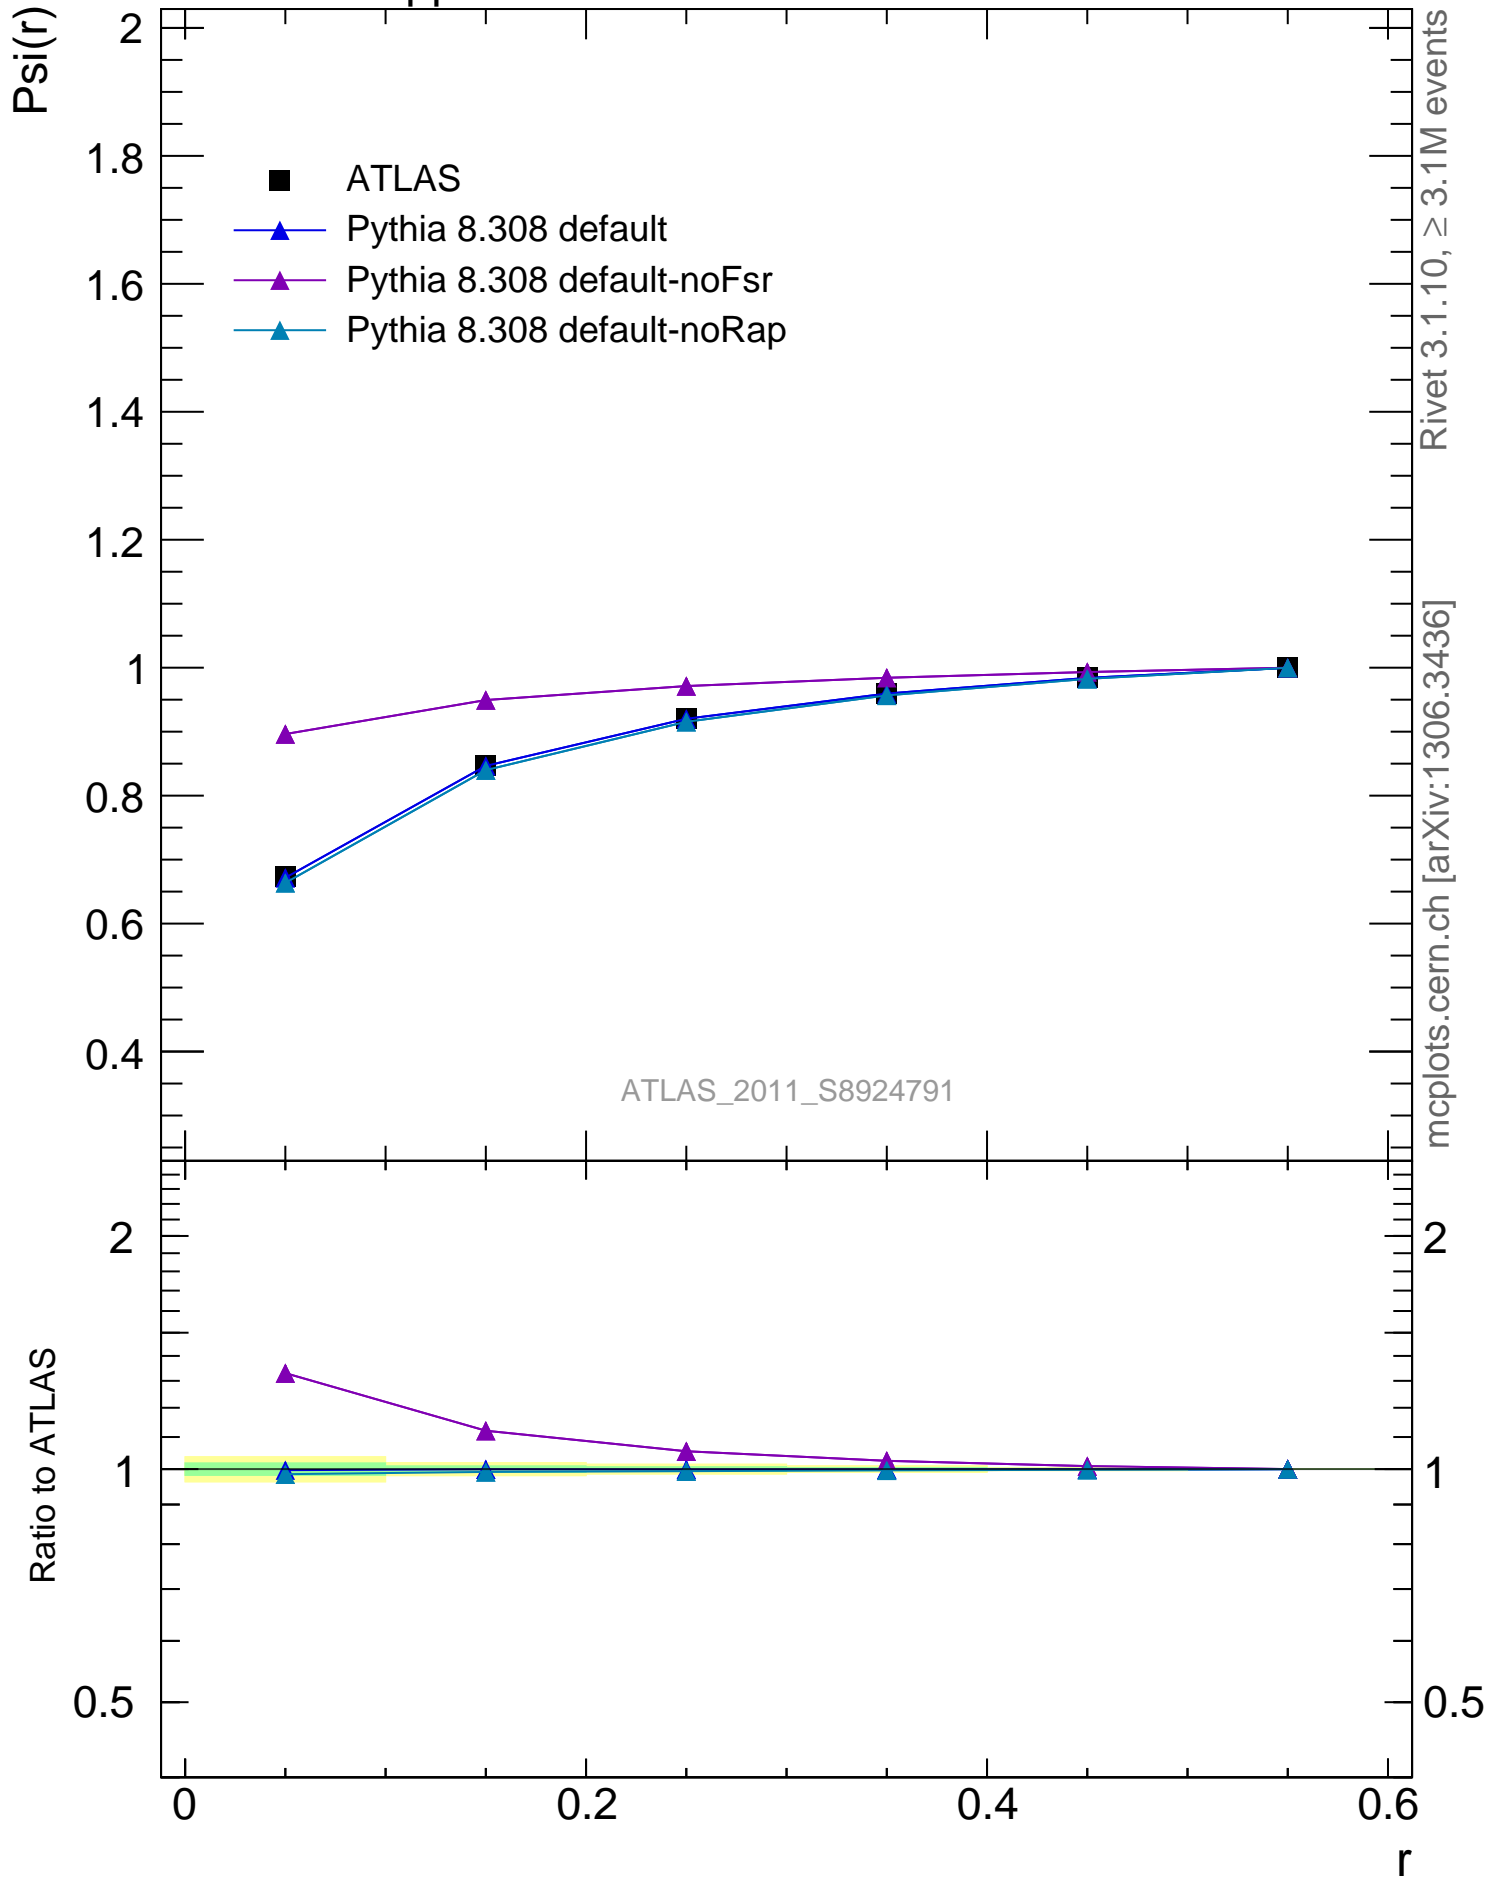

7000 GeV pp

Jets

ATLAS\_2011\_S8924791

Rivet 3.1.10,  $\geq 3.1M$  events  
mcplots.cern.ch [arXiv:1306.3436]