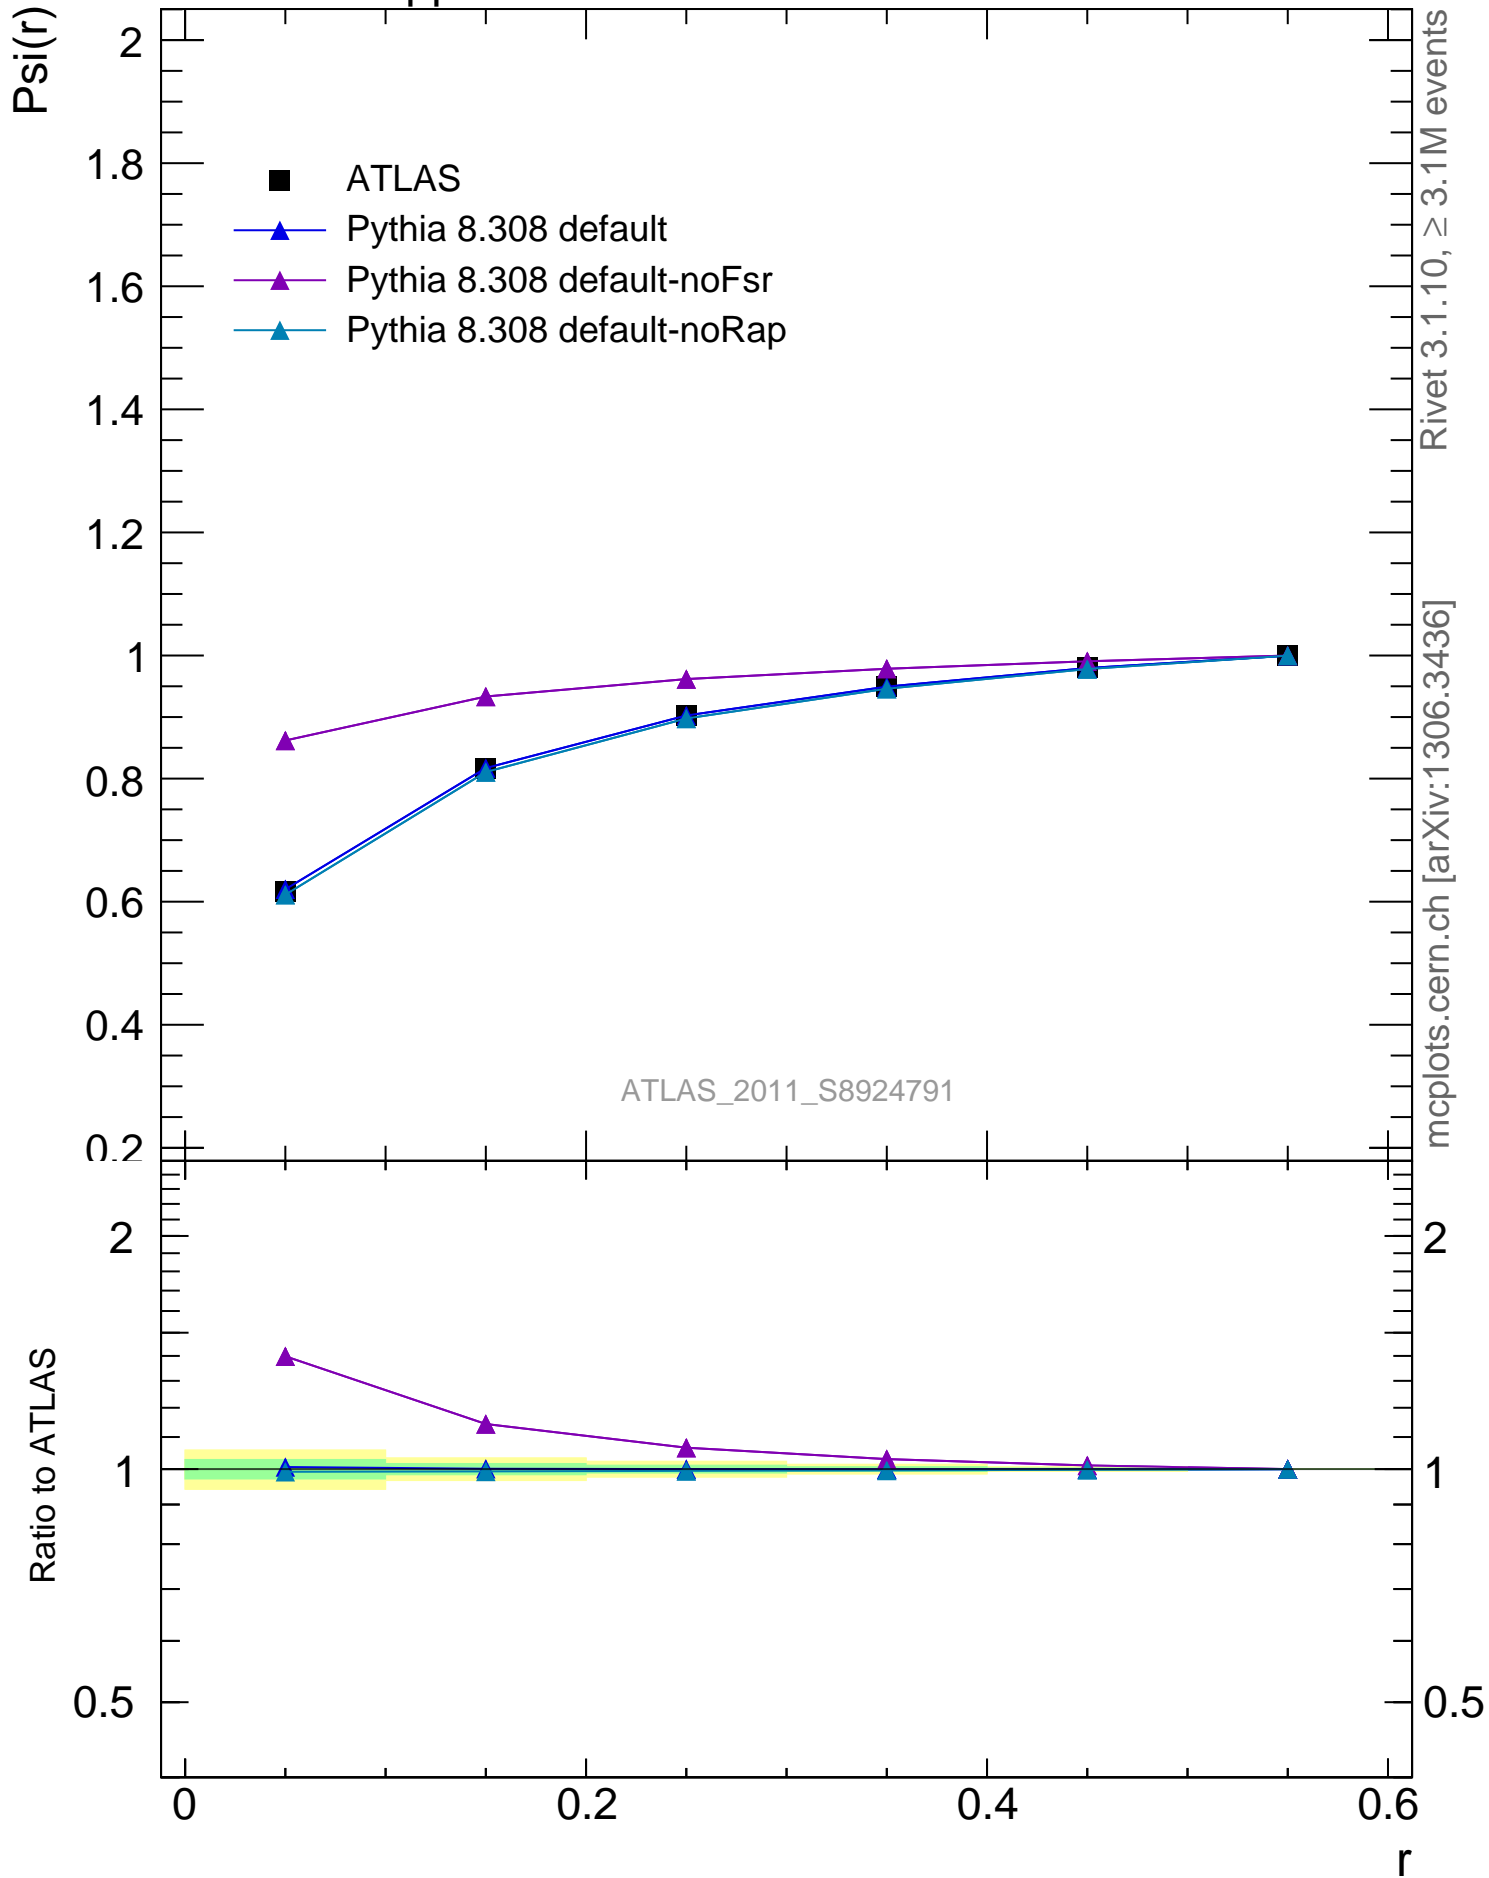

7000 GeV pp

Jets

ATLAS\_2011\_S8924791

Rivet 3.1.10,  $\geq 3.1M$  events  
mcplots.cern.ch [arXiv:1306.3436]