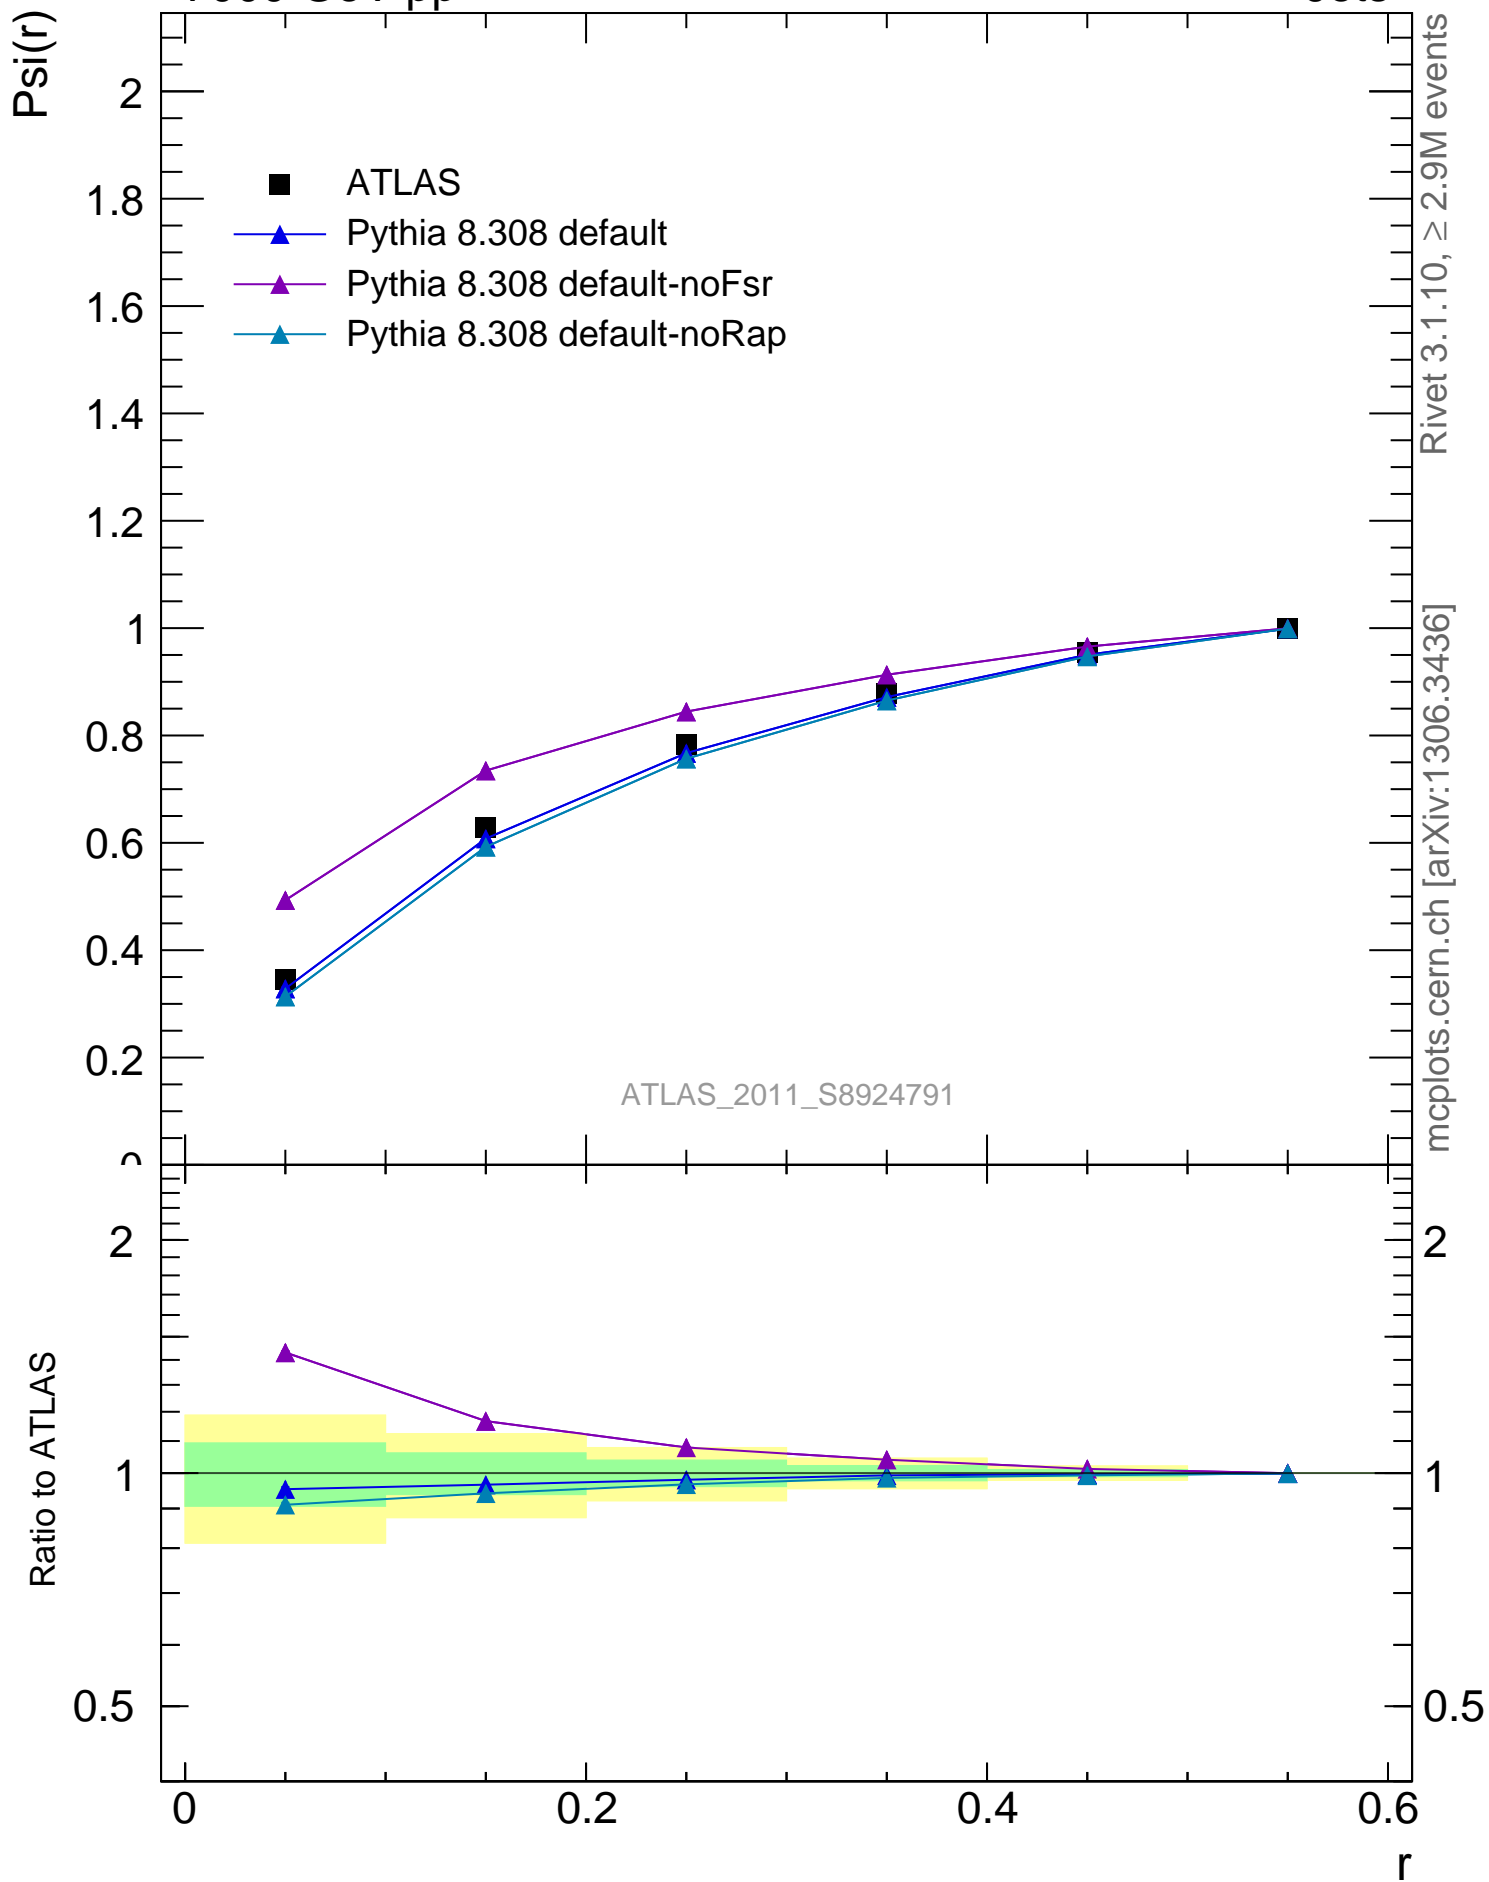

7000 GeV pp

Jets

ATLAS\_2011\_S8924791

mcplots.cern.ch [arXiv:1306.3436]

Rivet 3.1.10,  $\geq 2.9M$  events