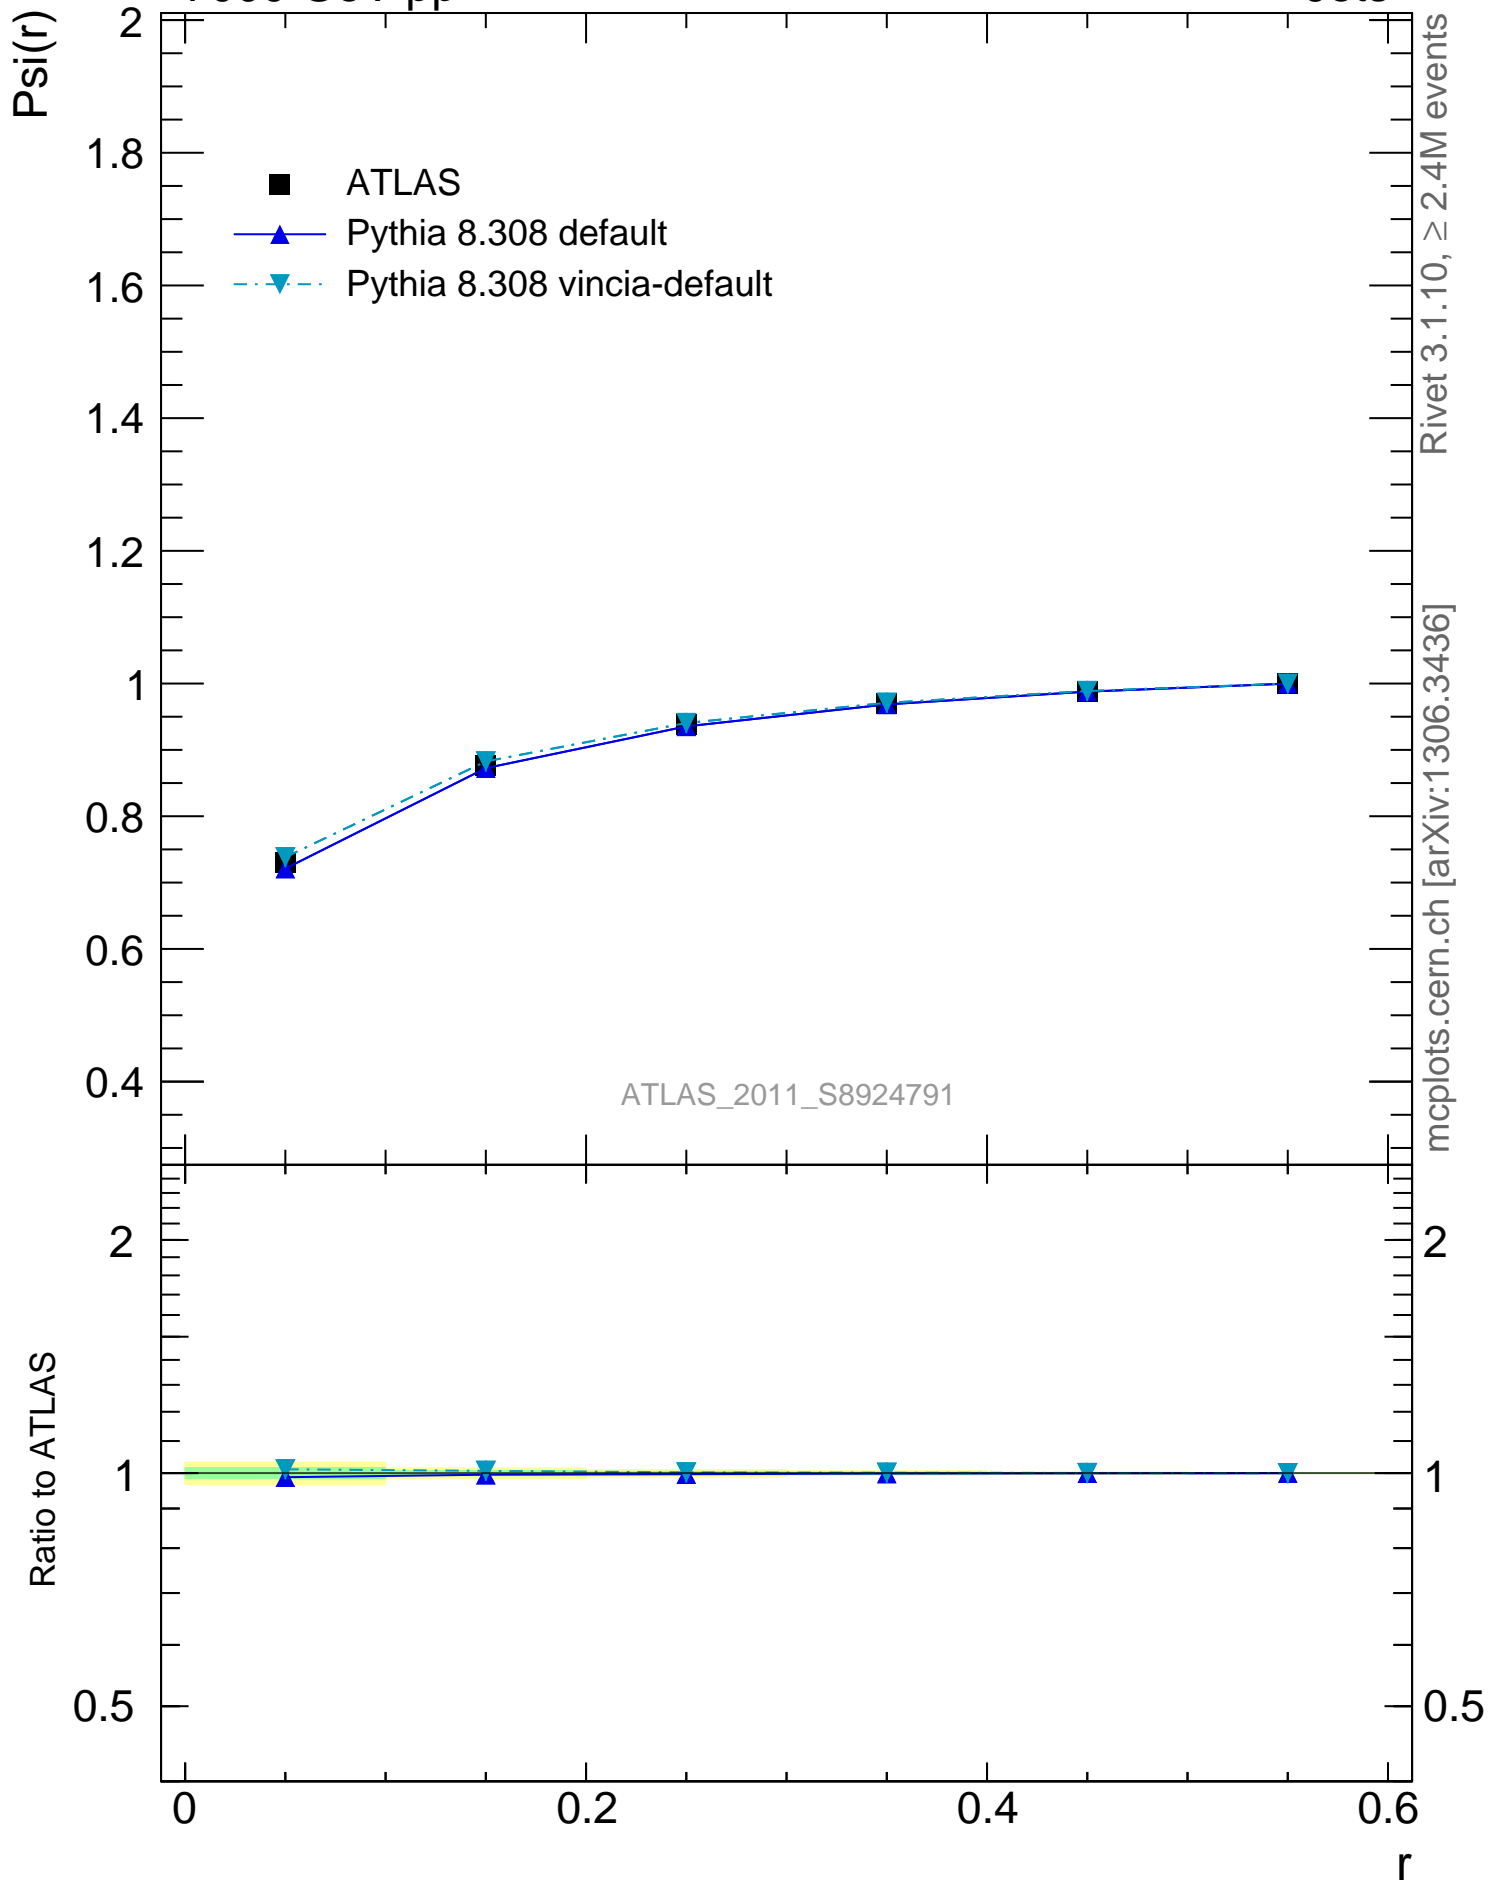

7000 GeV pp

Jets

Rivet 3.1.10, $\geq 2.4M$ events
mcplots.cern.ch [arXiv:1306.3436]

2
1
0.5