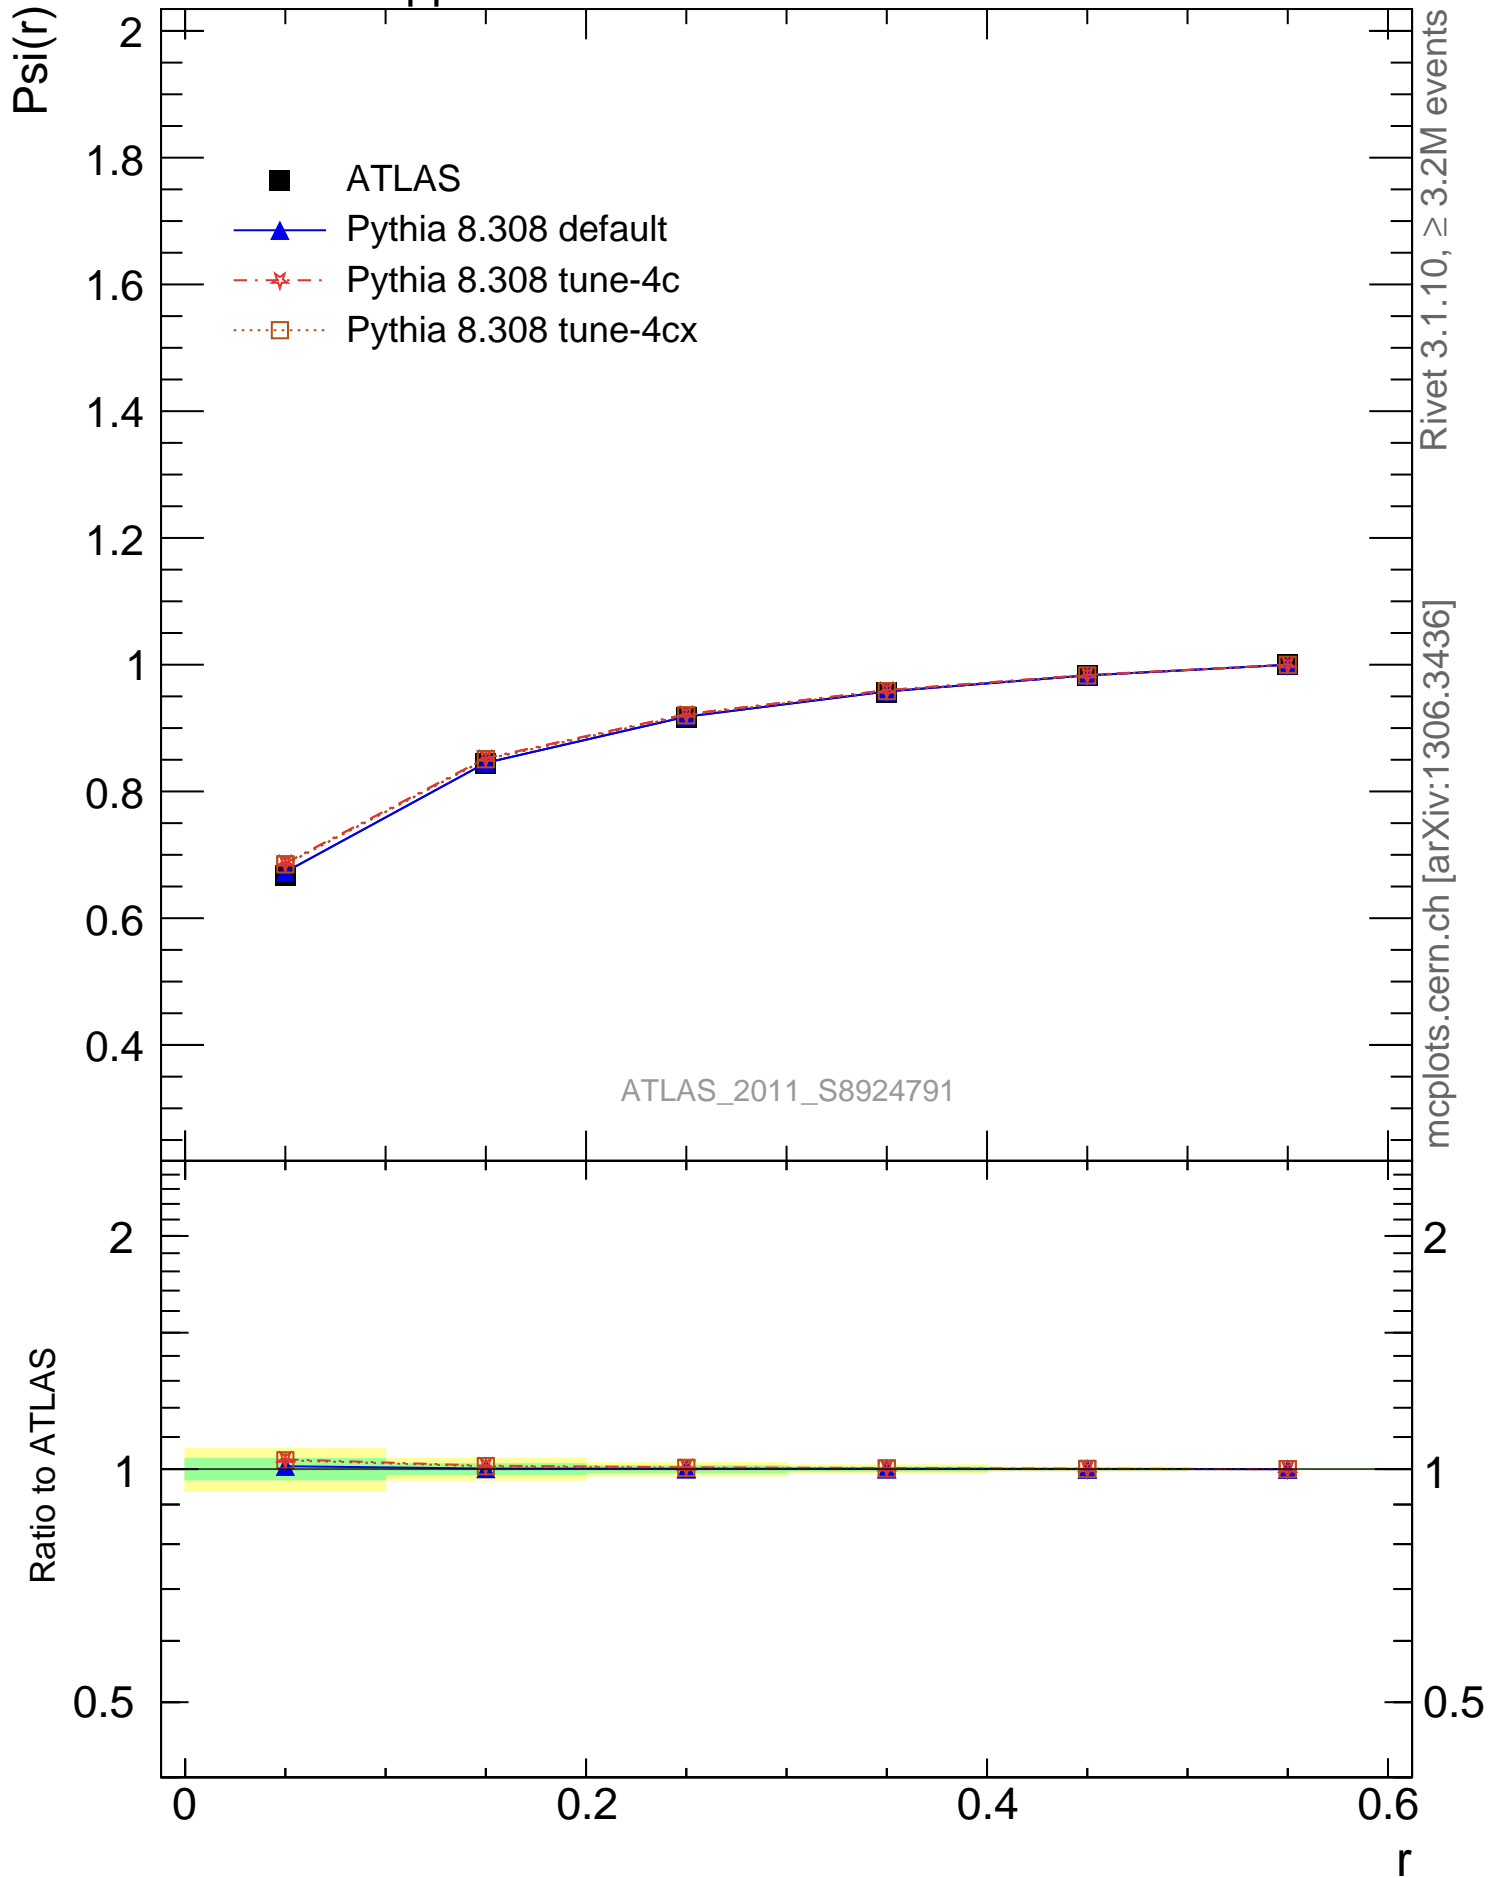

7000 GeV pp

Jets

ATLAS\_2011\_S8924791

Rivet 3.1.10,  $\geq 3.2M$  events  
mcplots.cern.ch [arXiv:1306.3436]