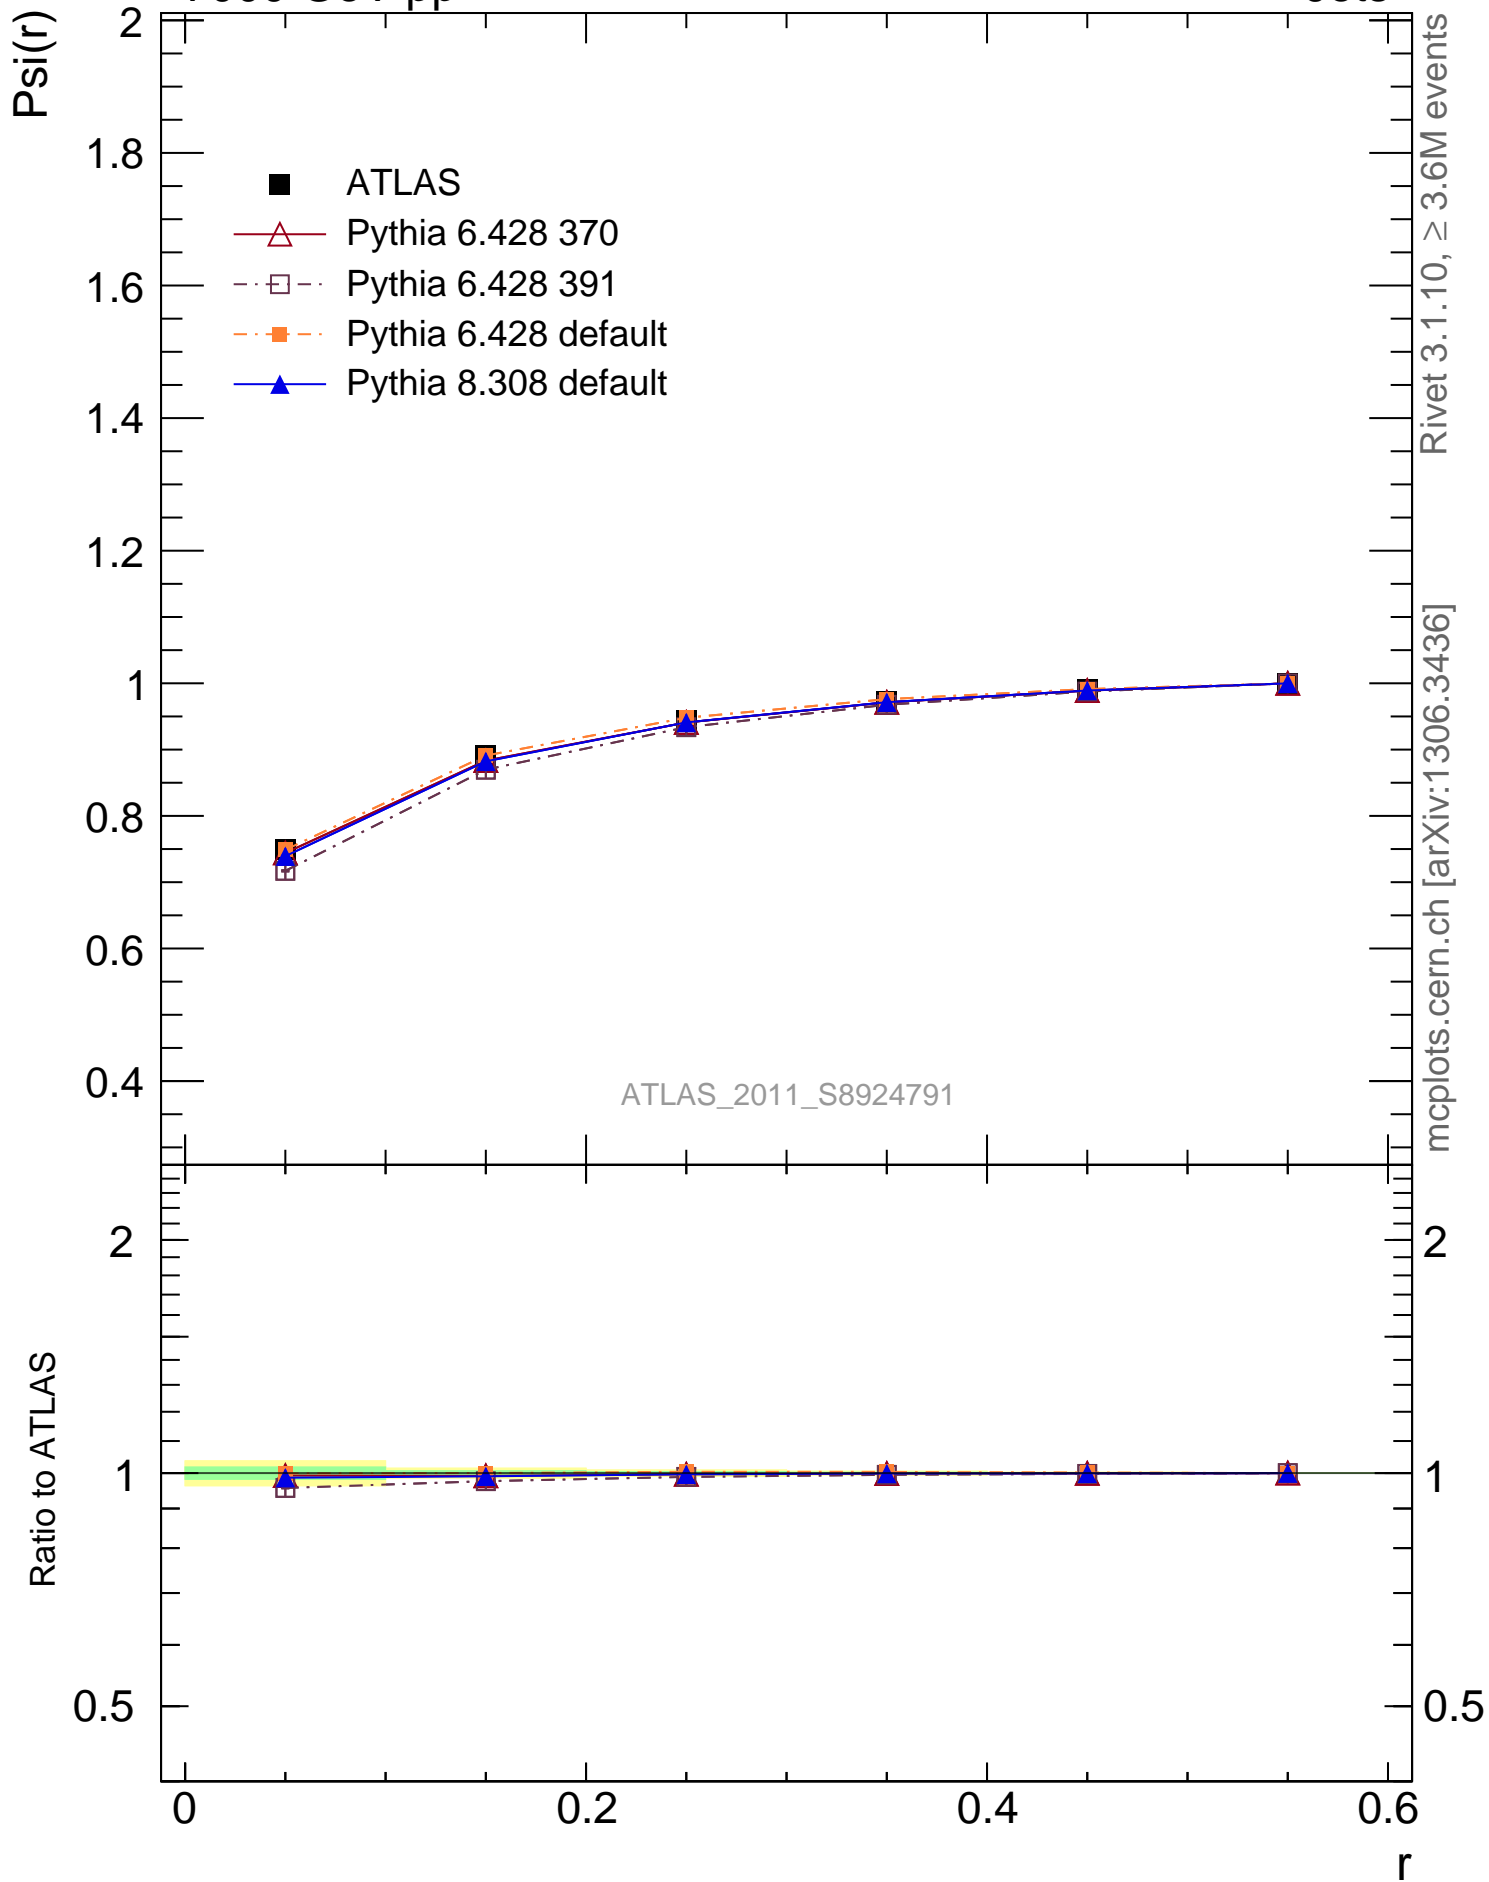

7000 GeV pp

Jets

Rivet 3.1.10,  $\geq 3.6M$  events  
mcplots.cern.ch [arXiv:1306.3436]

ATLAS\_2011\_S8924791