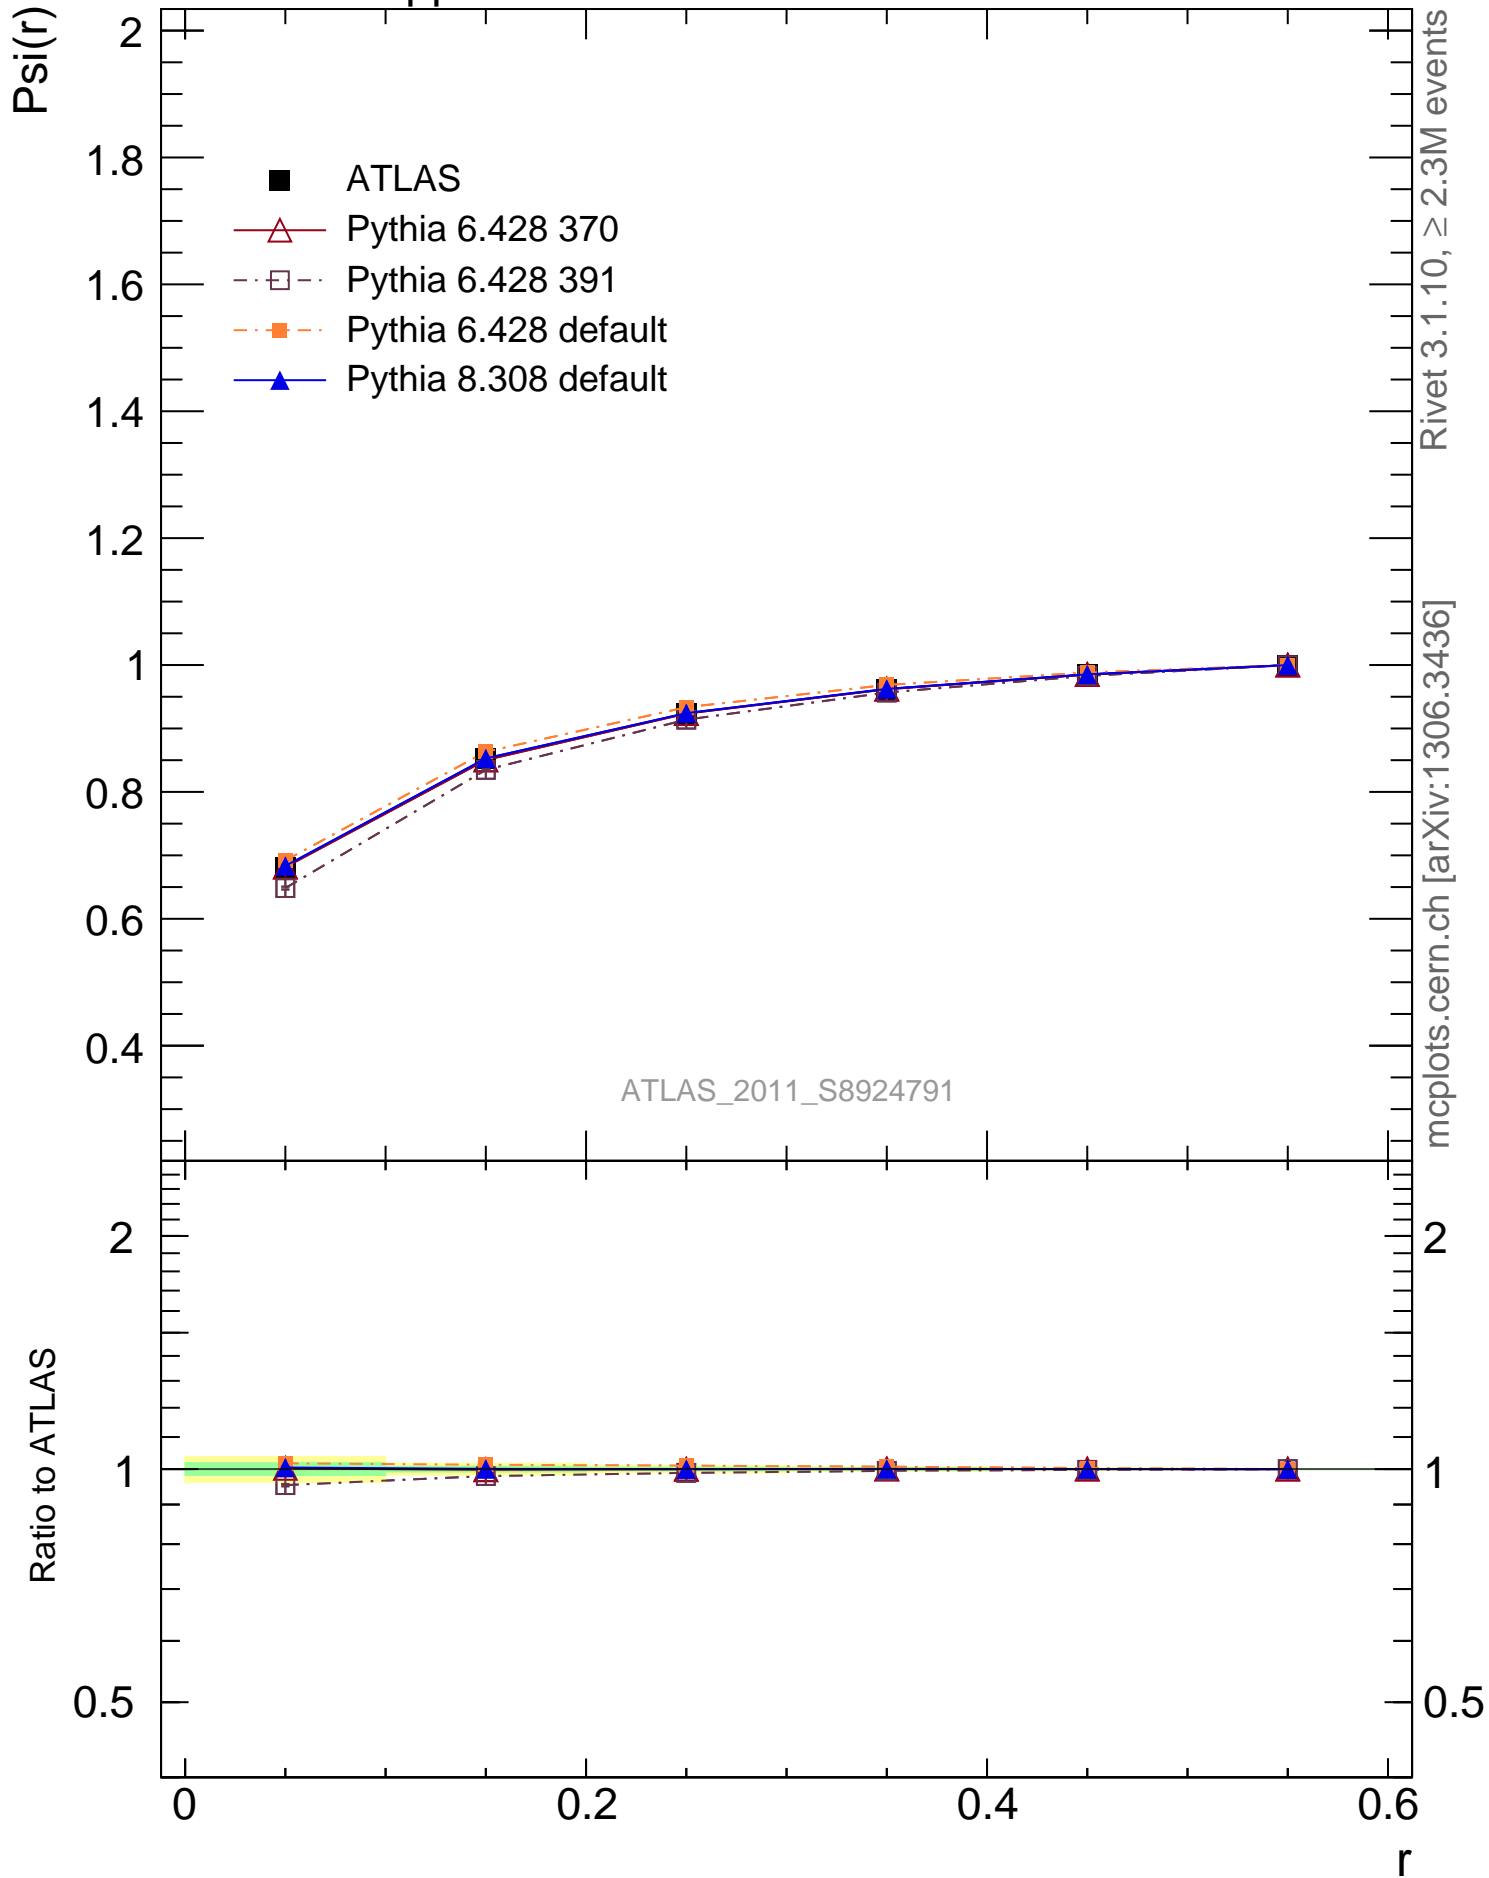

7000 GeV pp

Jets

ATLAS\_2011\_S8924791

Rivet 3.1.10,  $\geq 2.3M$  events  
mcplots.cern.ch [arXiv:1306.3436]