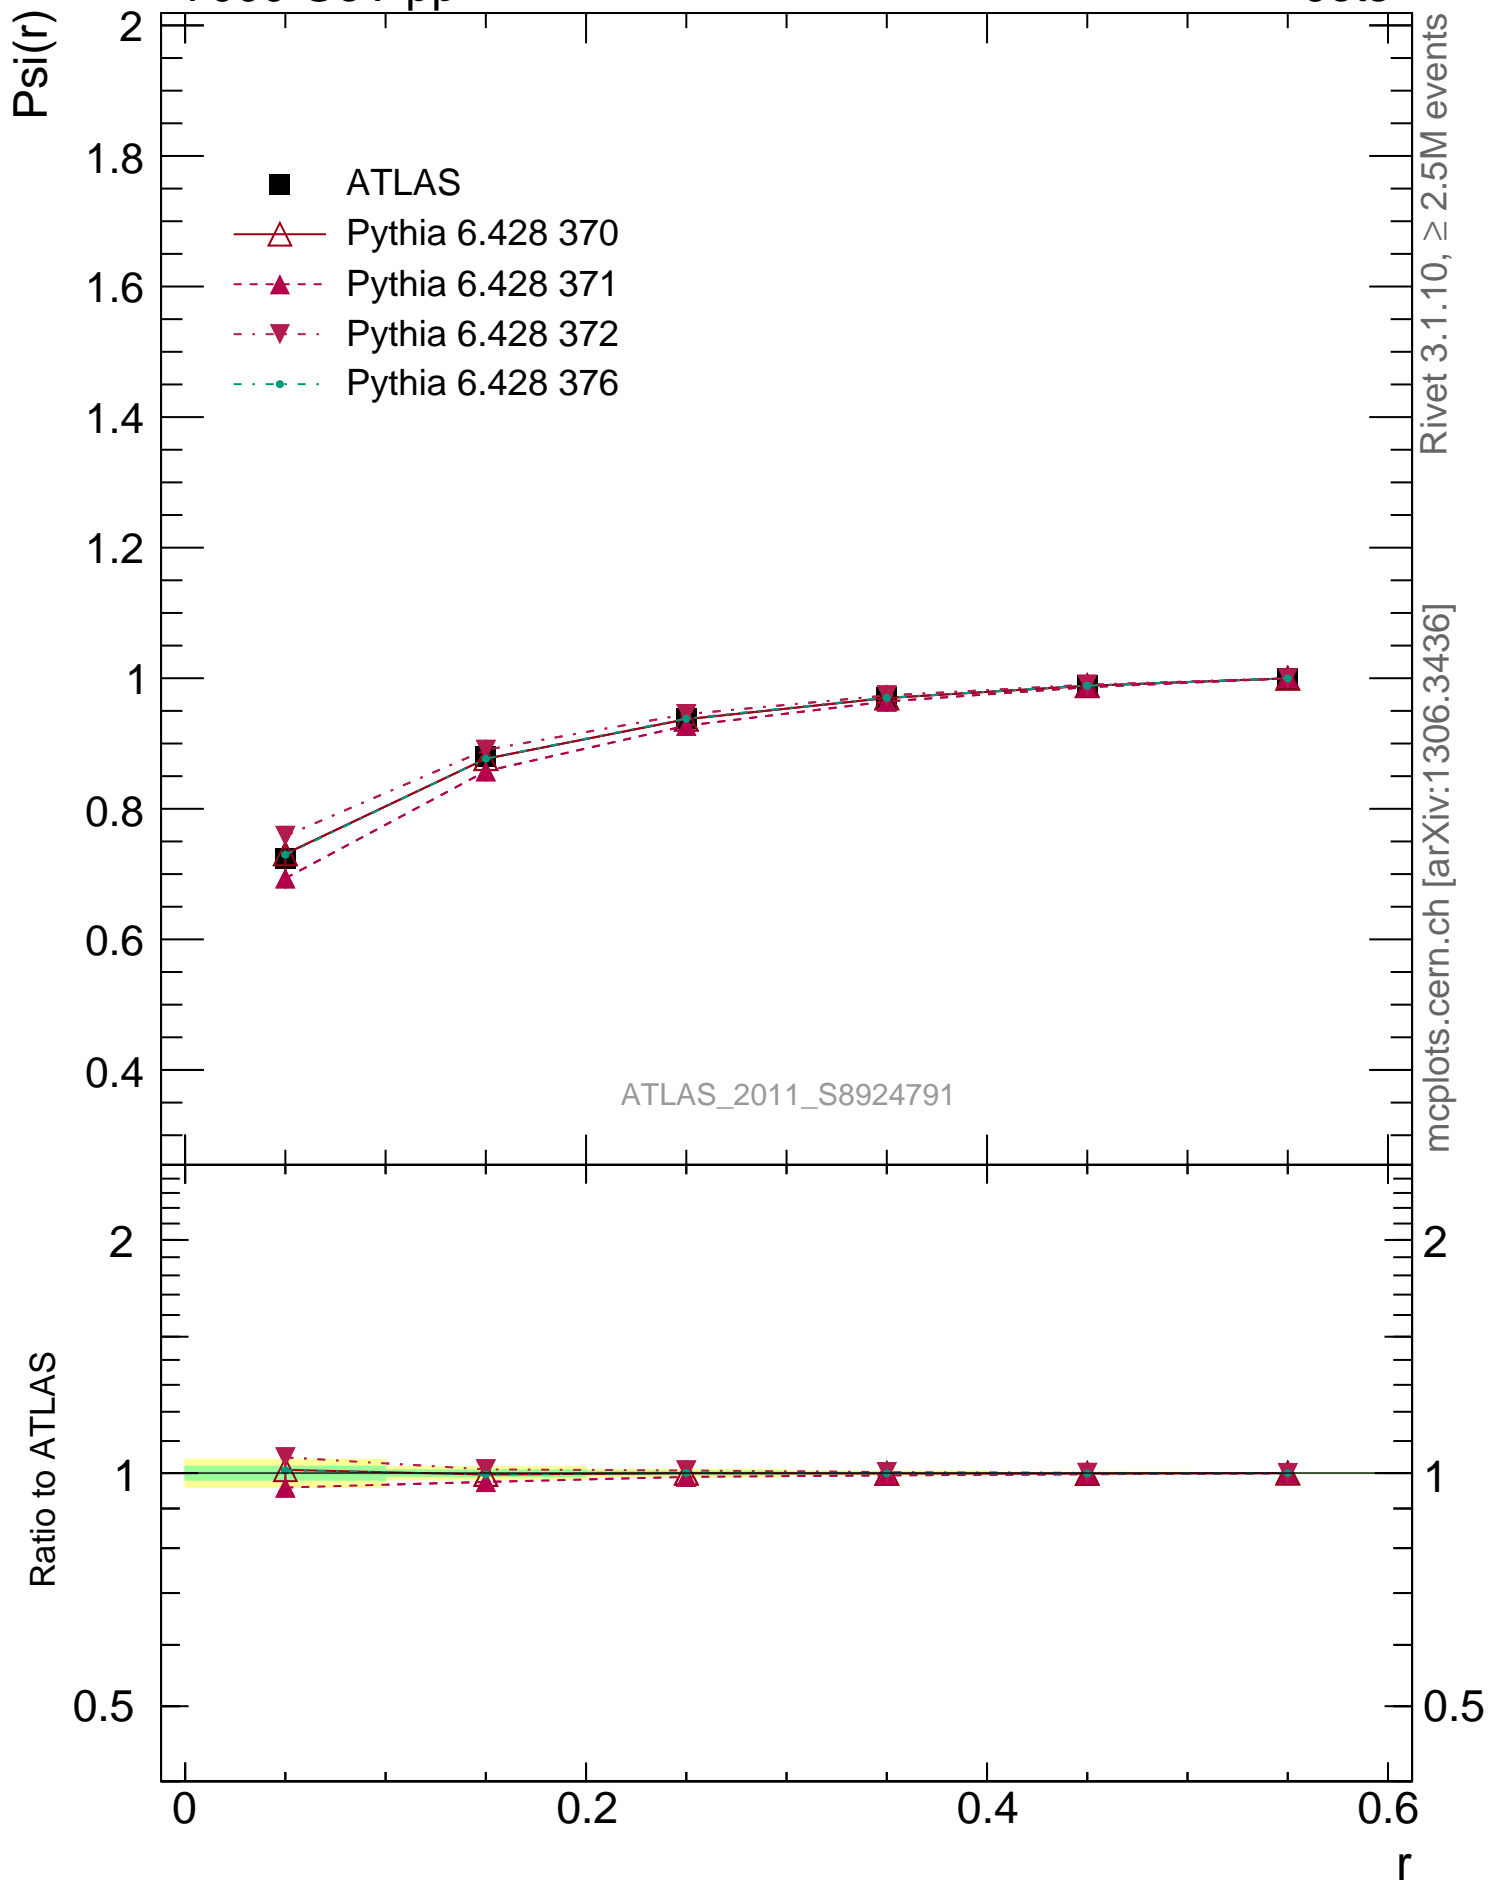

7000 GeV pp

Jets

ATLAS\_2011\_S8924791

Rivet 3.1.10,  $\geq 2.5M$  events  
mcplots.cern.ch [arXiv:1306.3436]