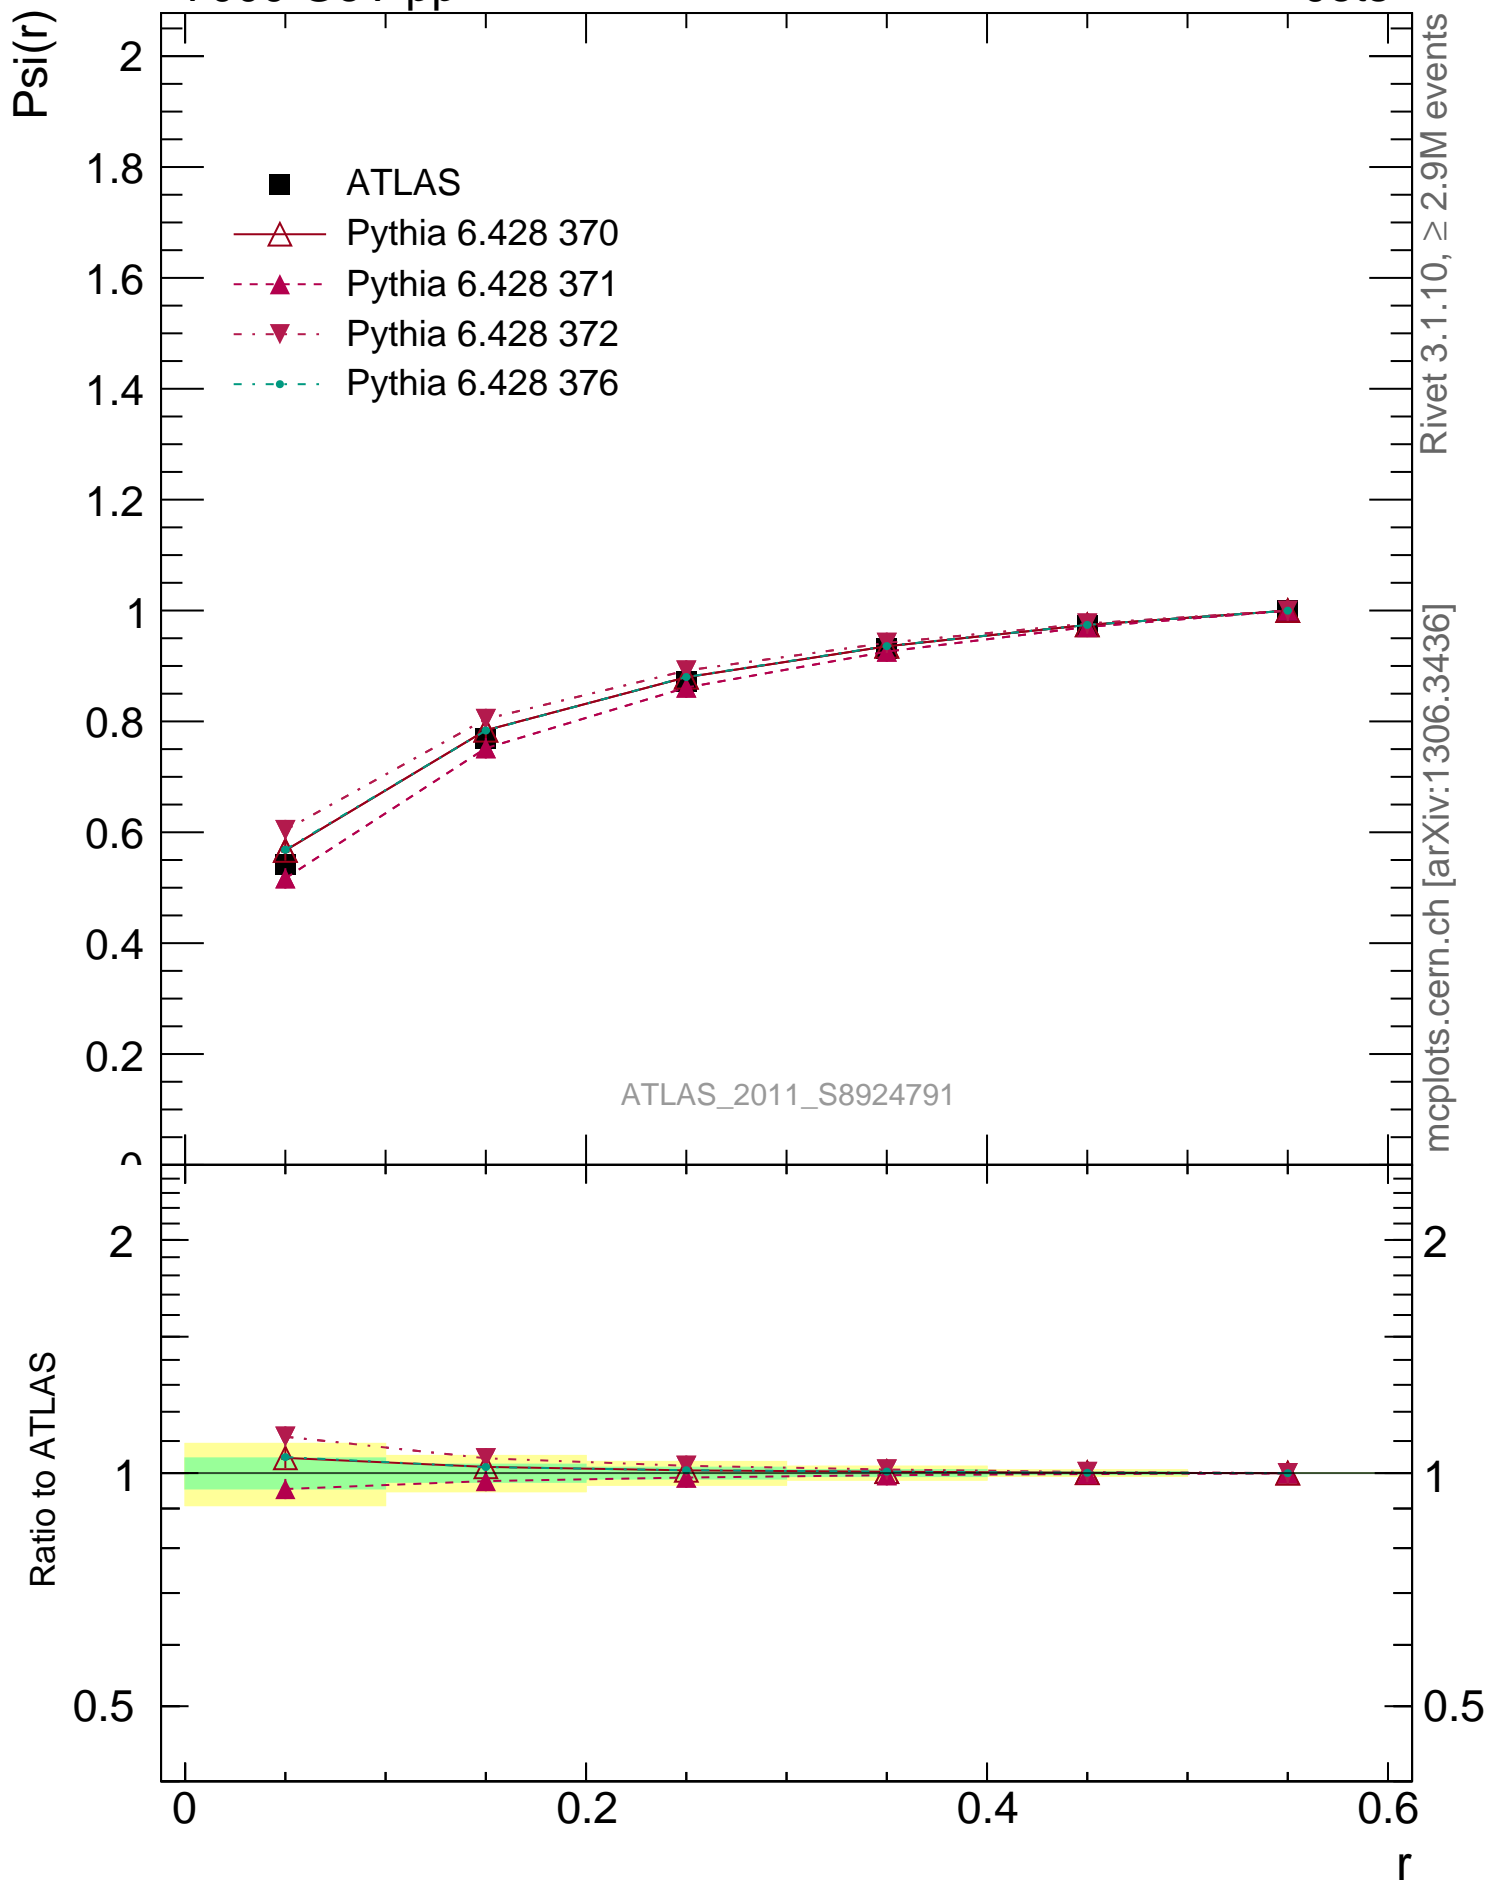

7000 GeV pp

Jets

Rivet 3.1.10,  $\geq 2.9M$  events  
mcplots.cern.ch [arXiv:1306.3436]

ATLAS\_2011\_S8924791