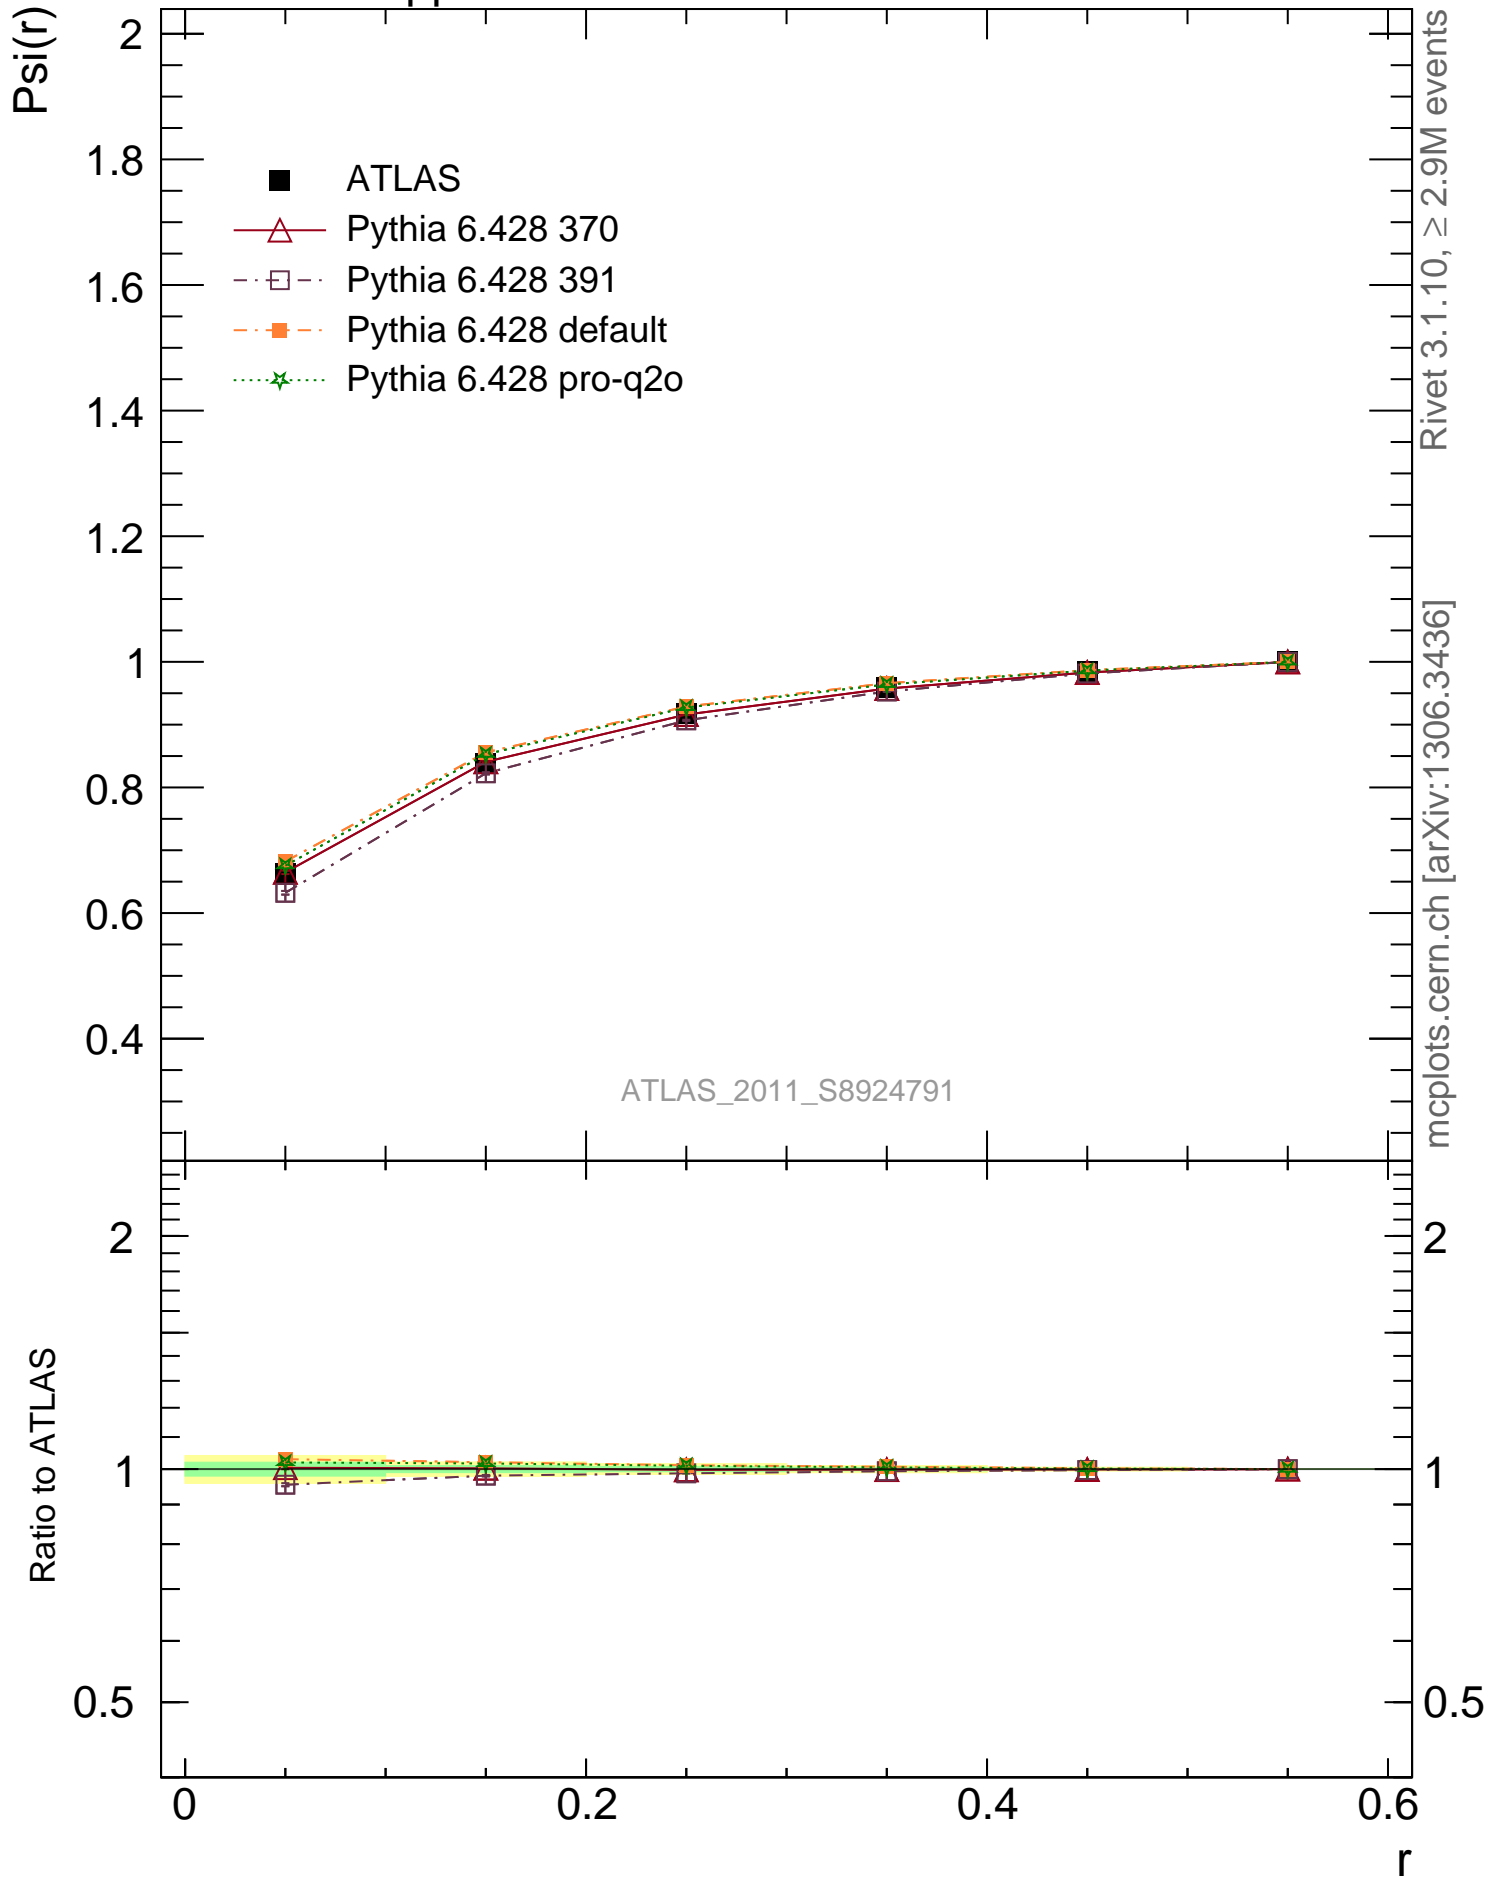

7000 GeV pp

Jets

ATLAS\_2011\_S8924791

Rivet 3.1.10,  $\geq 2.9M$  events  
mcplots.cern.ch [arXiv:1306.3436]