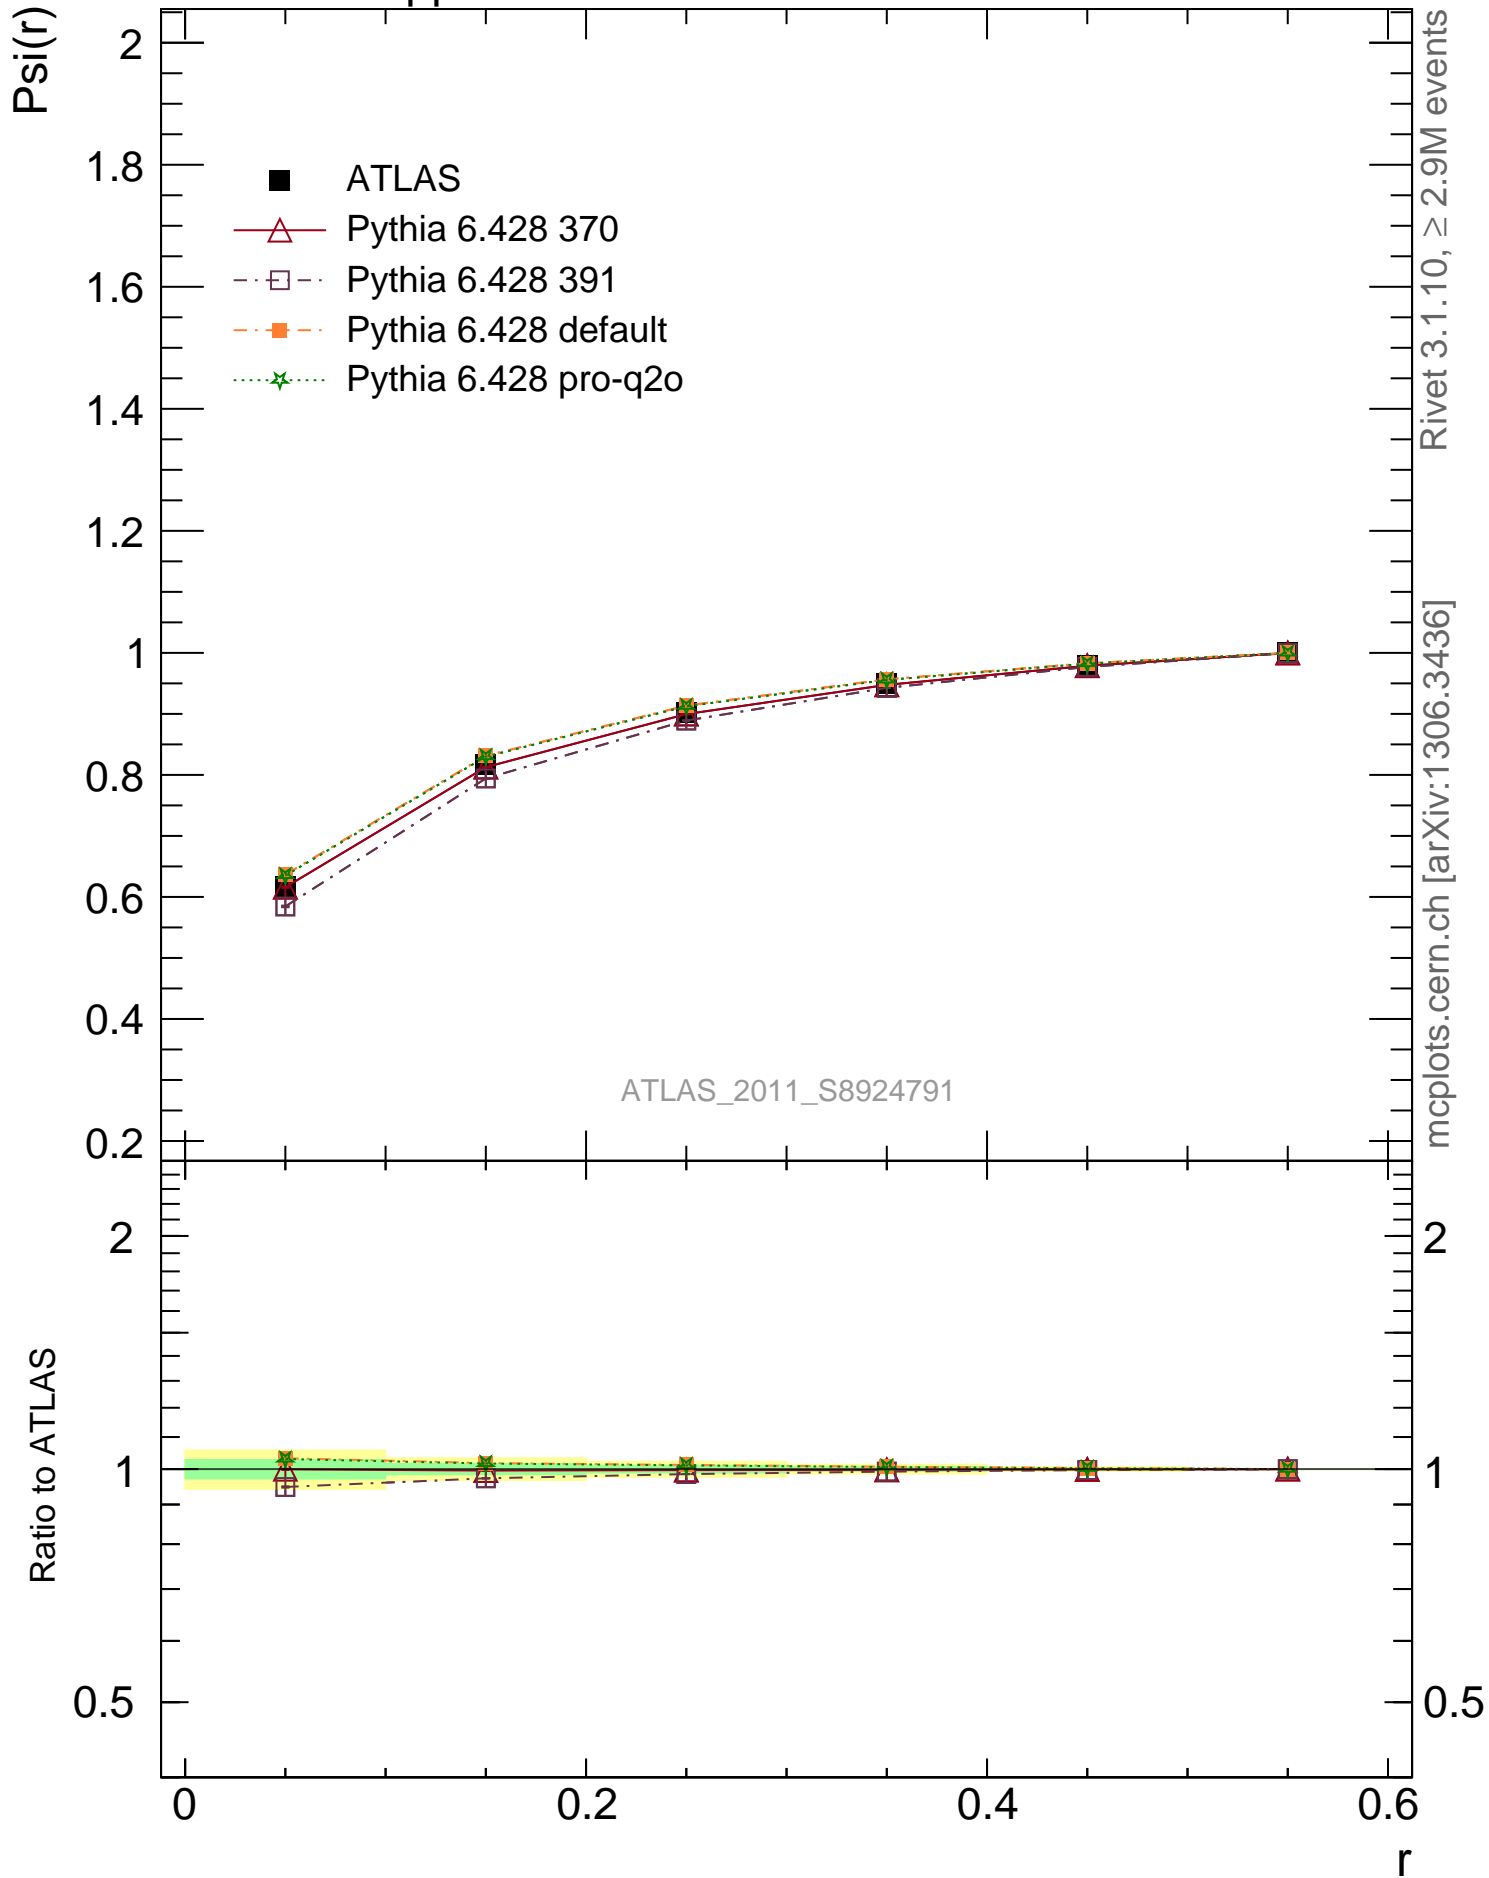

7000 GeV pp

Jets

Rivet 3.1.10,  $\geq 2.9M$  events  
mcplots.cern.ch [arXiv:1306.3436]

ATLAS\_2011\_S8924791