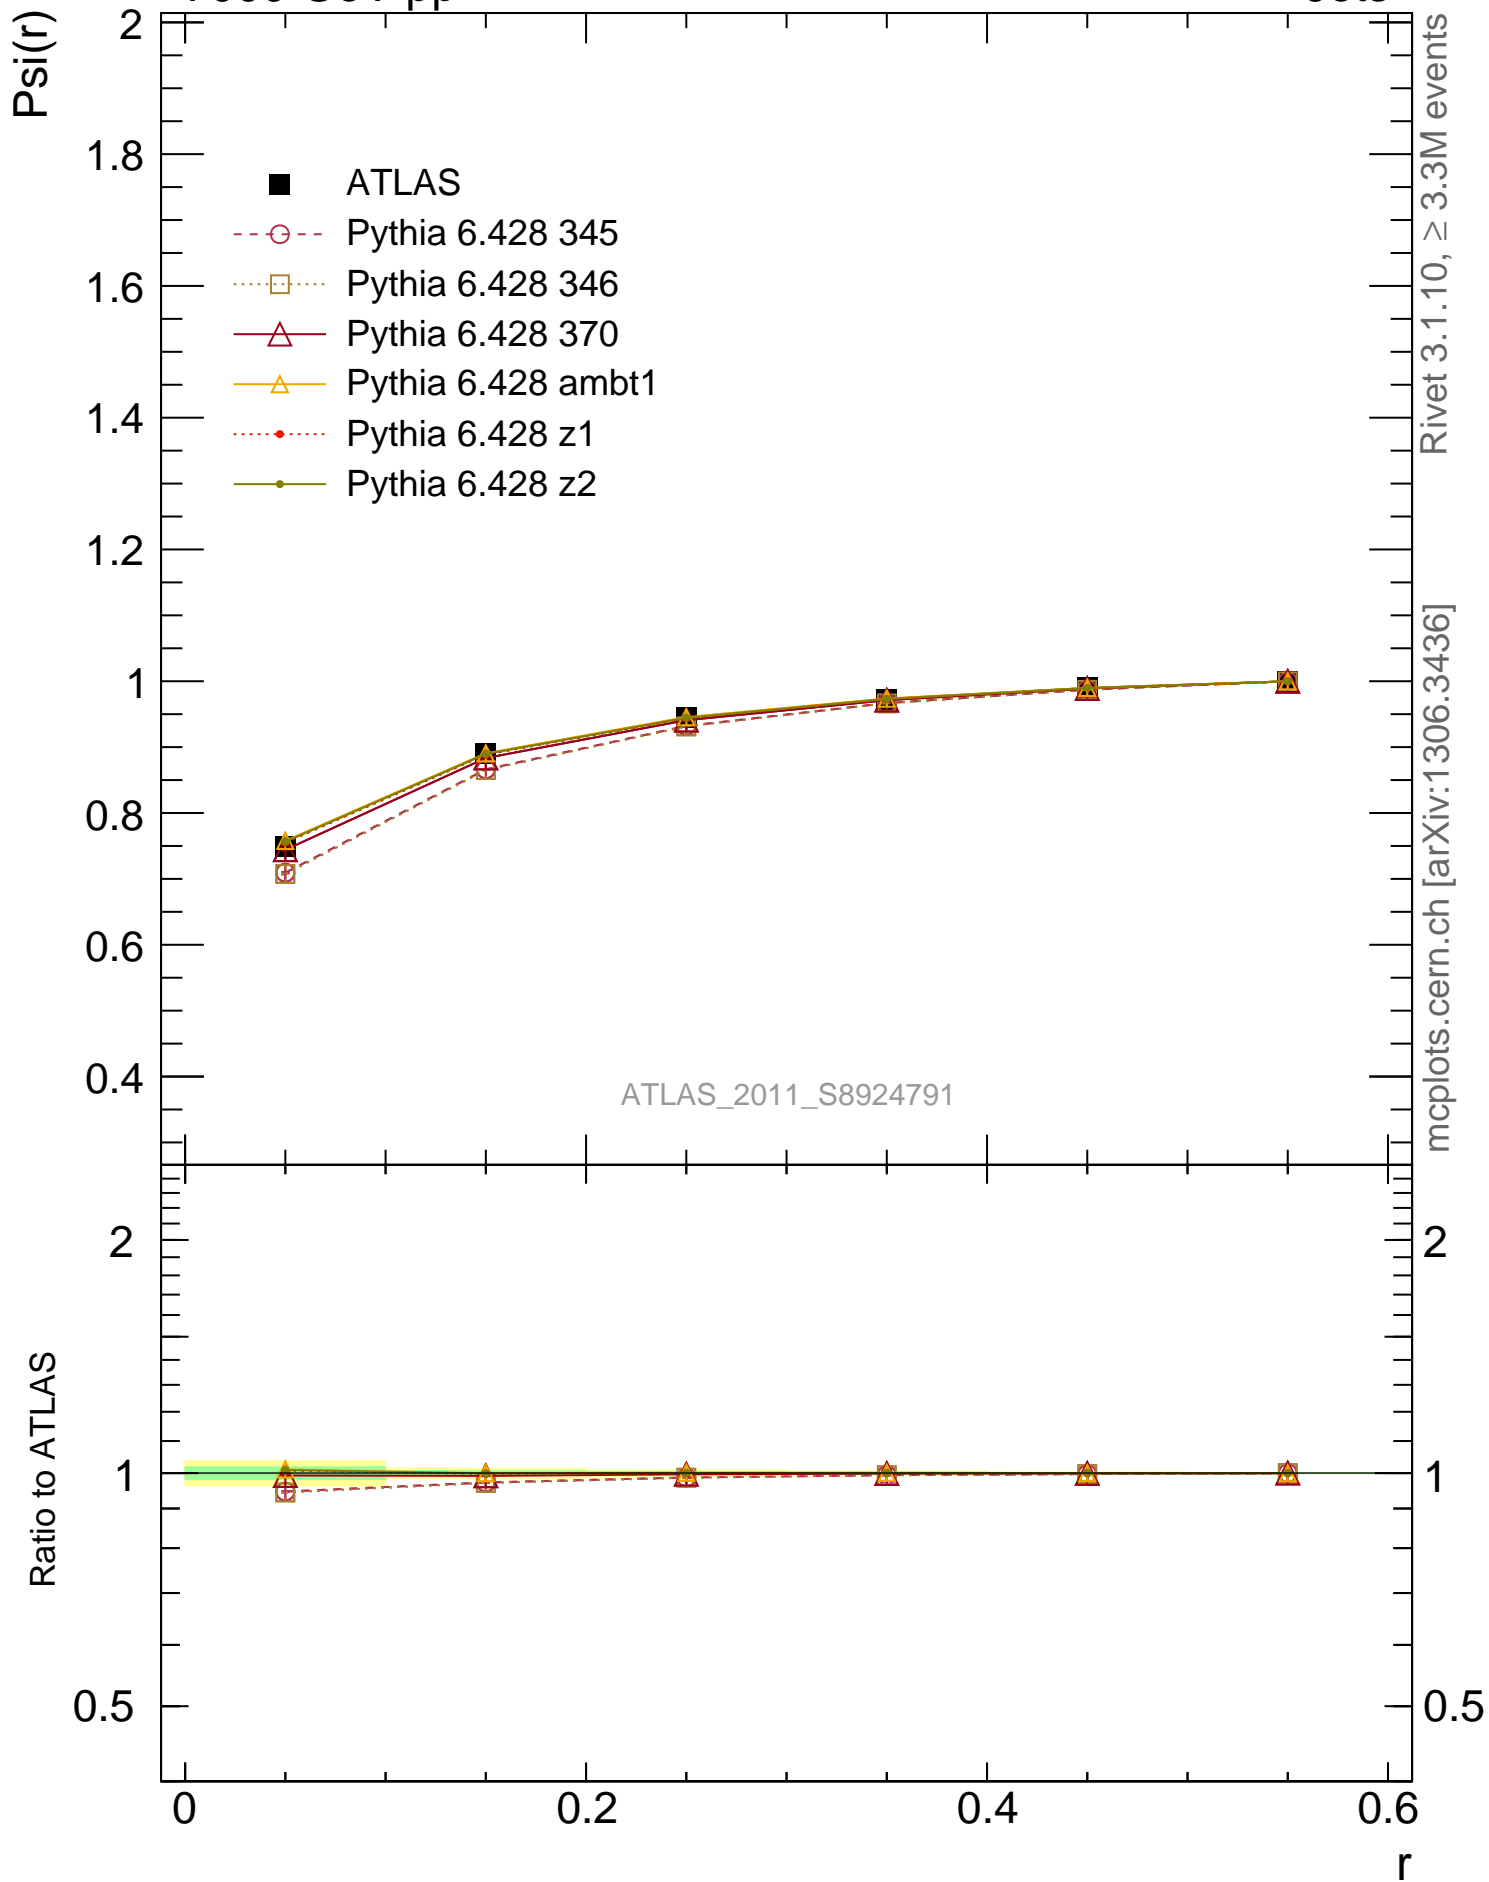

7000 GeV pp

Jets

Rivet 3.1.10, $\geq 3.3M$ events
mcplots.cern.ch [arXiv:1306.3436]