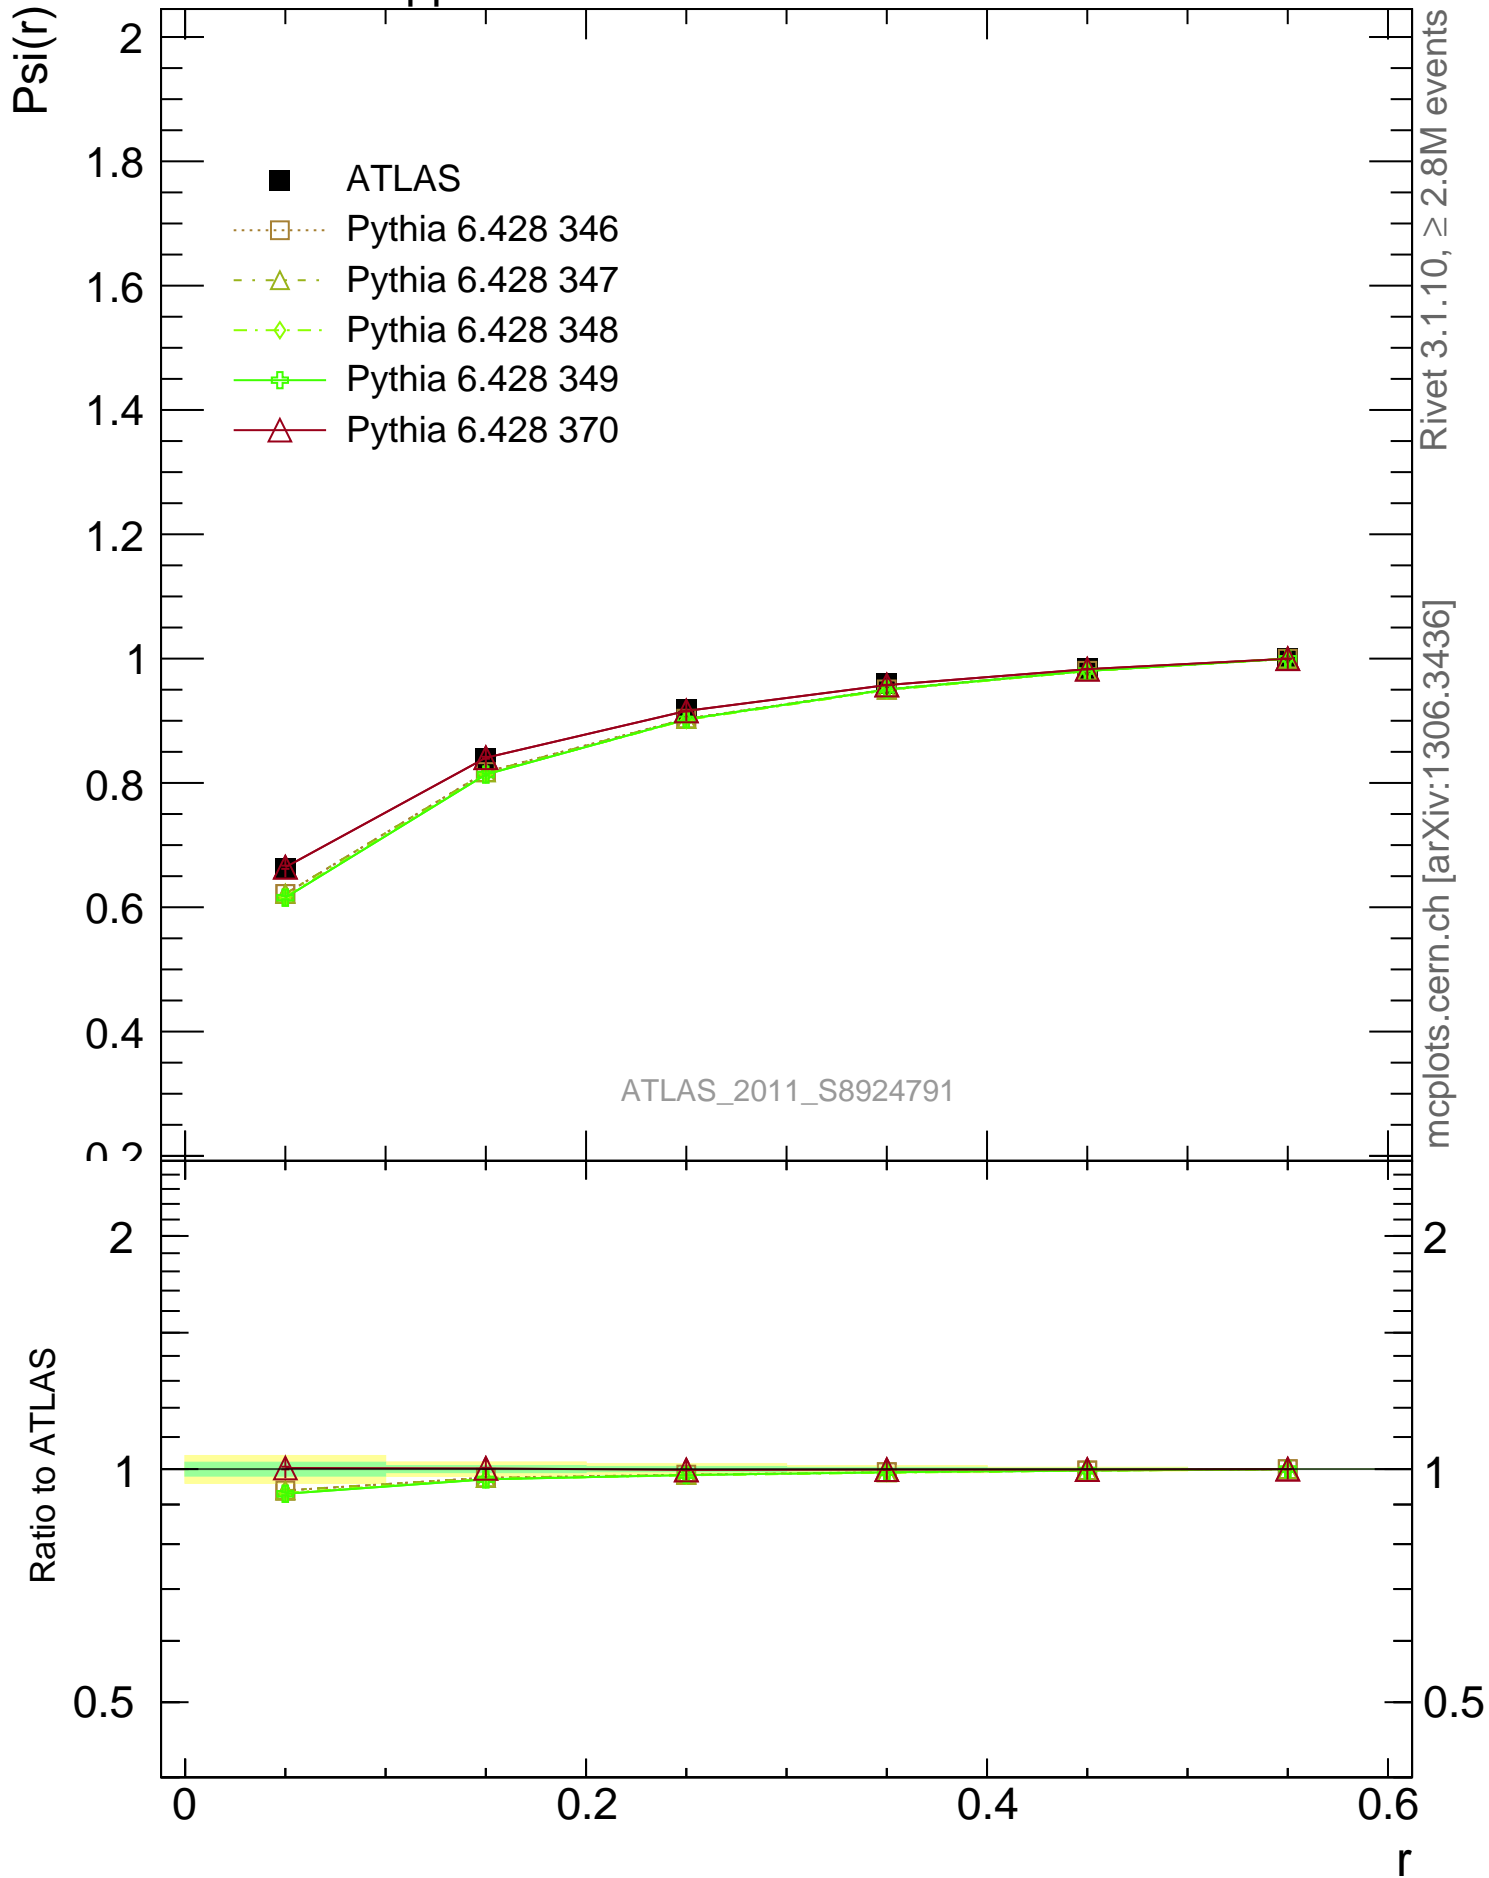

7000 GeV pp

Jets

ATLAS\_2011\_S8924791

Rivet 3.1.10,  $\geq 2.8M$  events  
mcplots.cern.ch [arXiv:1306.3436]