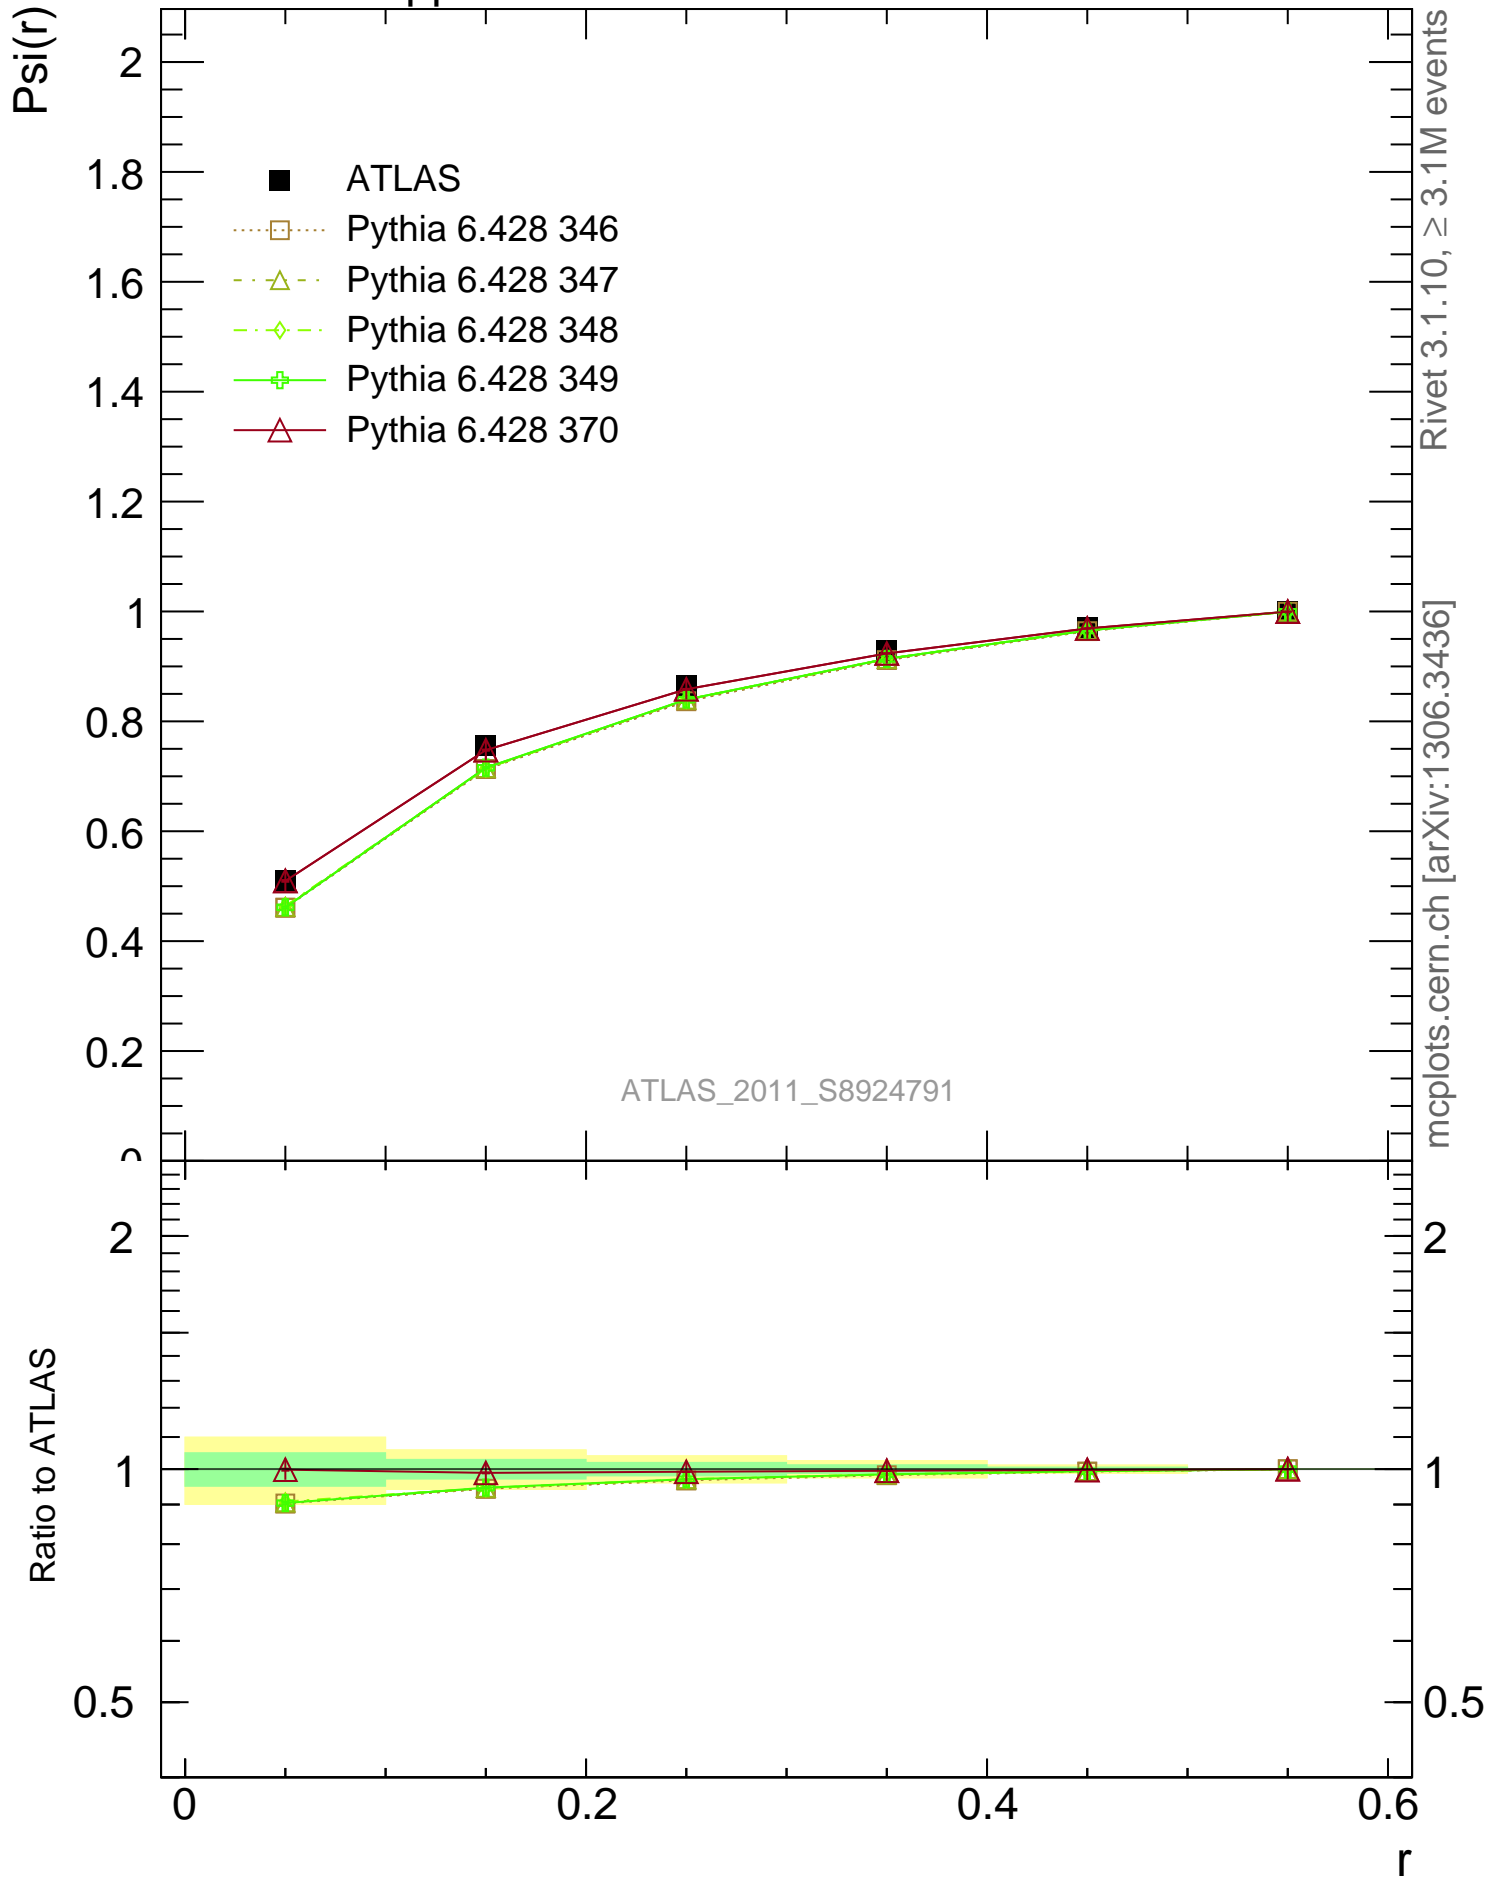

7000 GeV pp

Jets

ATLAS\_2011\_S8924791

Rivet 3.1.10,  $\geq 3.1M$  events  
mcplots.cern.ch [arXiv:1306.3436]