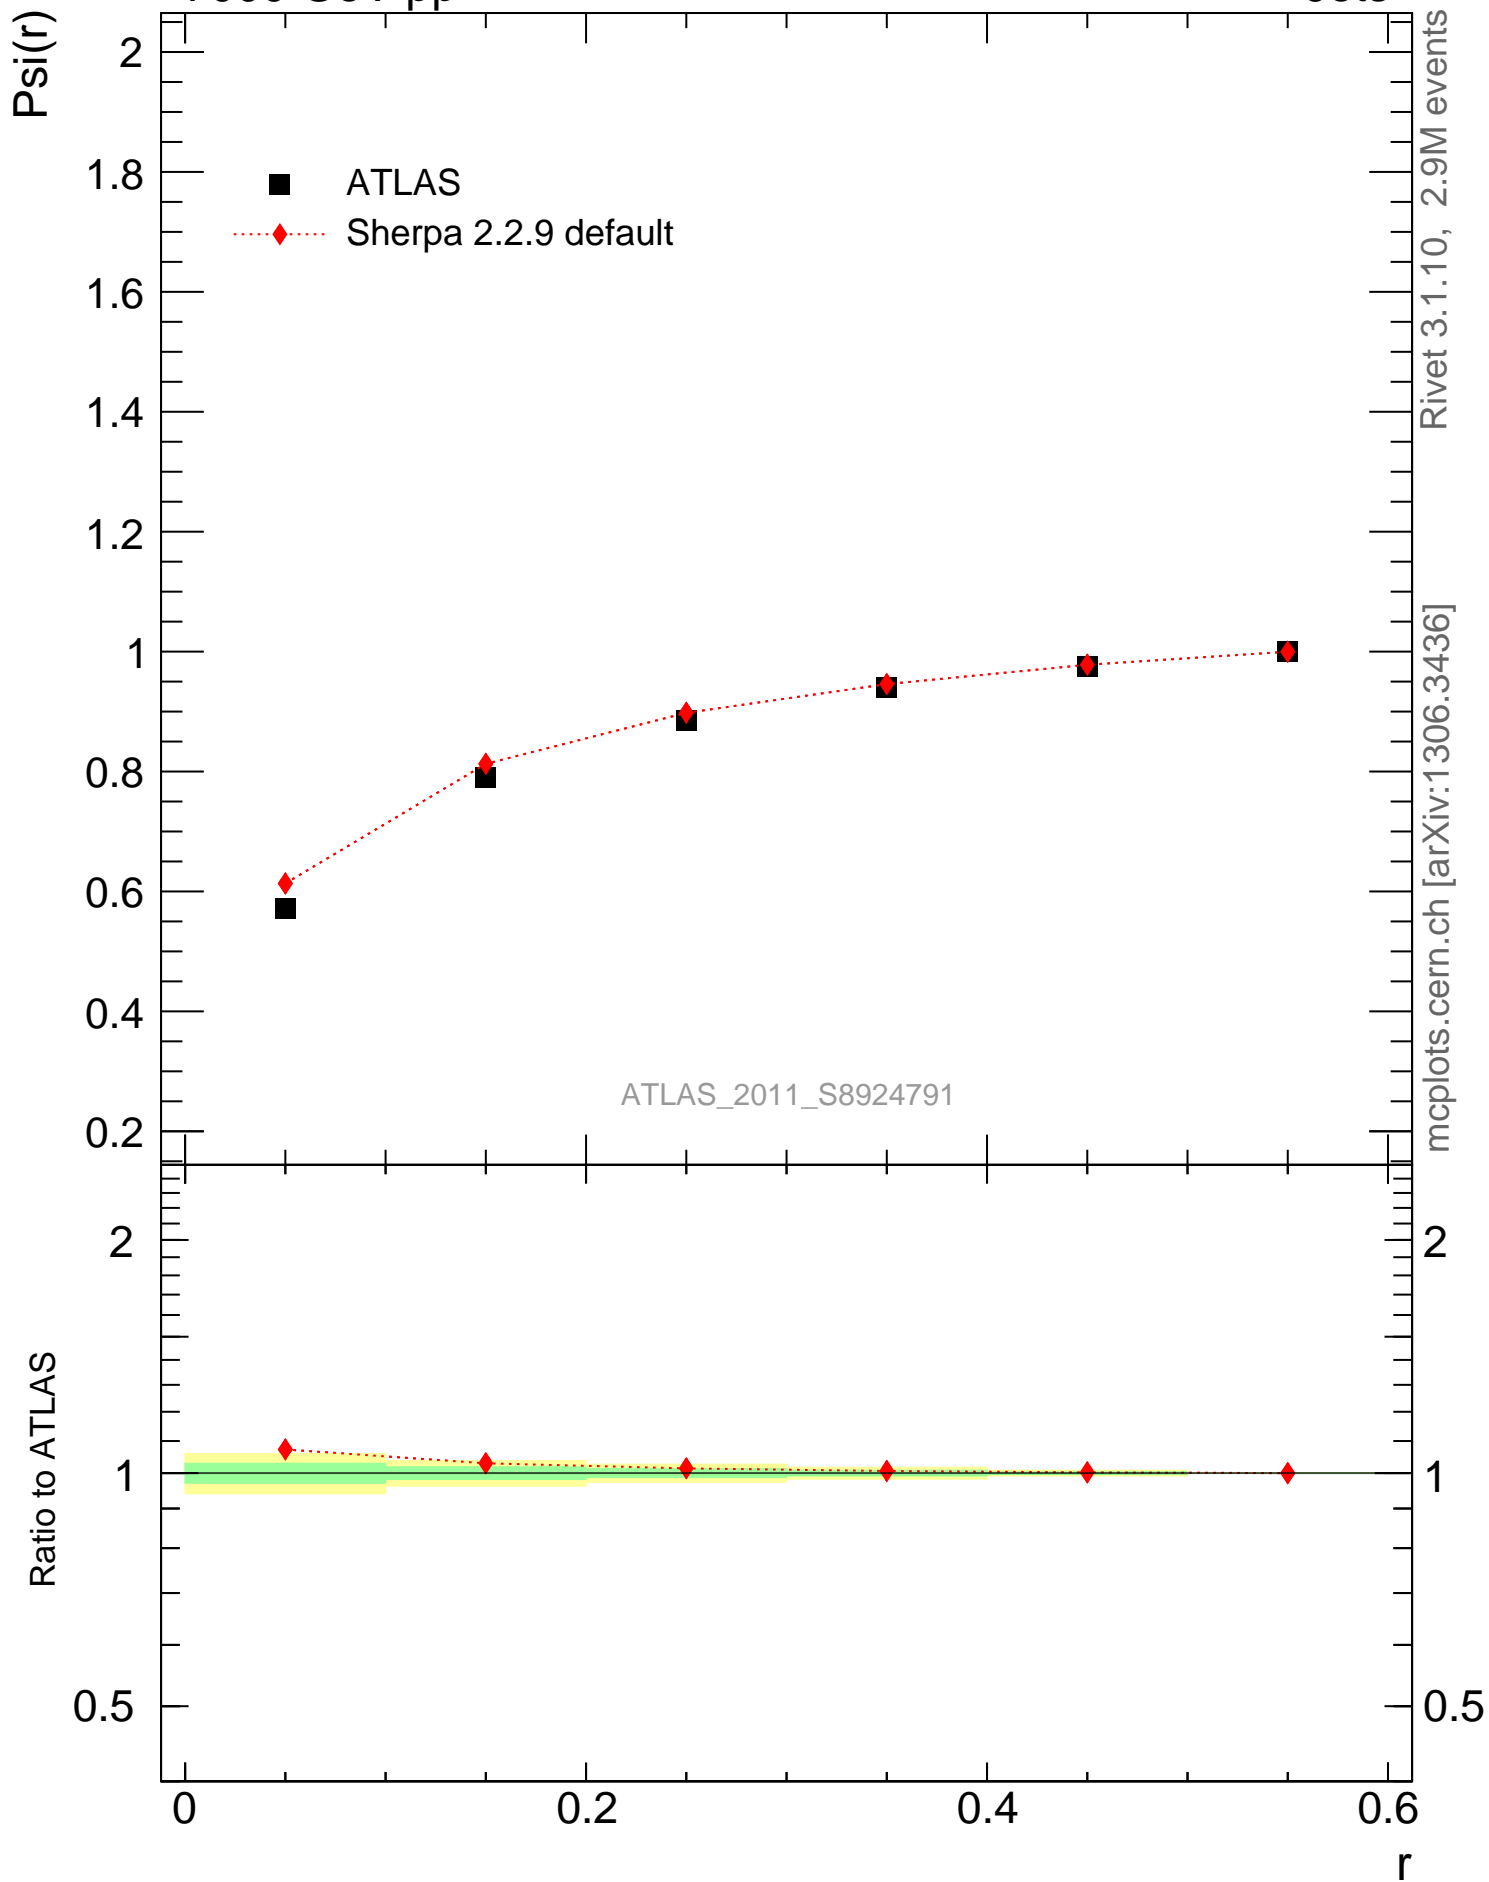

7000 GeV pp

Jets

Rivet 3.1.10, 2.9M events

mcplots.cern.ch [arXiv:1306.3436]