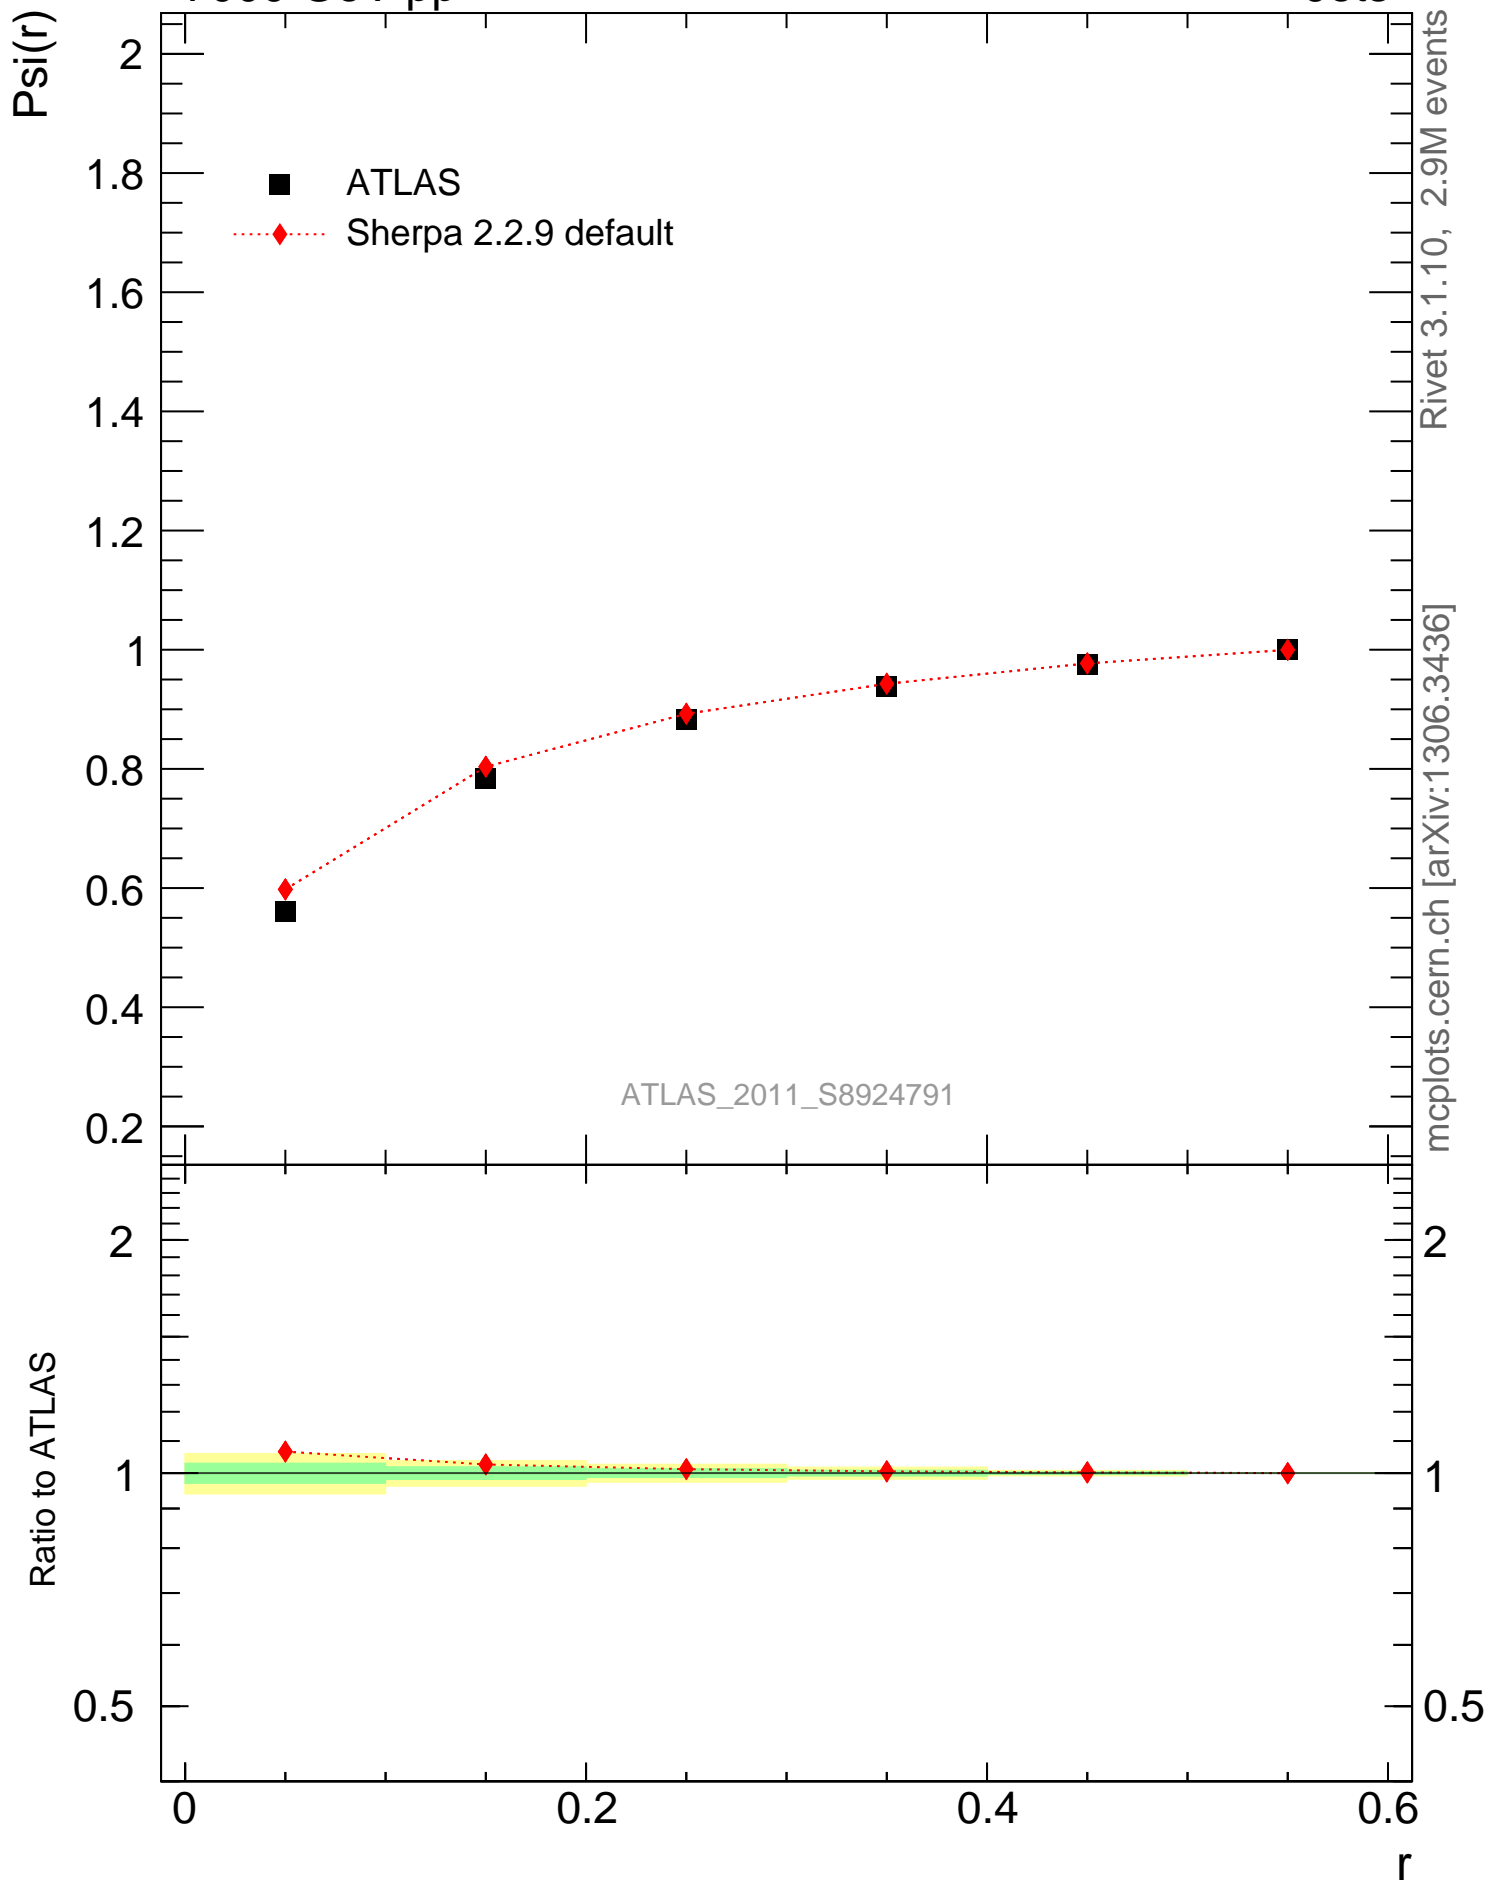

7000 GeV pp

Jets

Rivet 3.1.10, 2.9M events  
mcplots.cern.ch [arXiv:1306.3436]

ATLAS\_2011\_S8924791