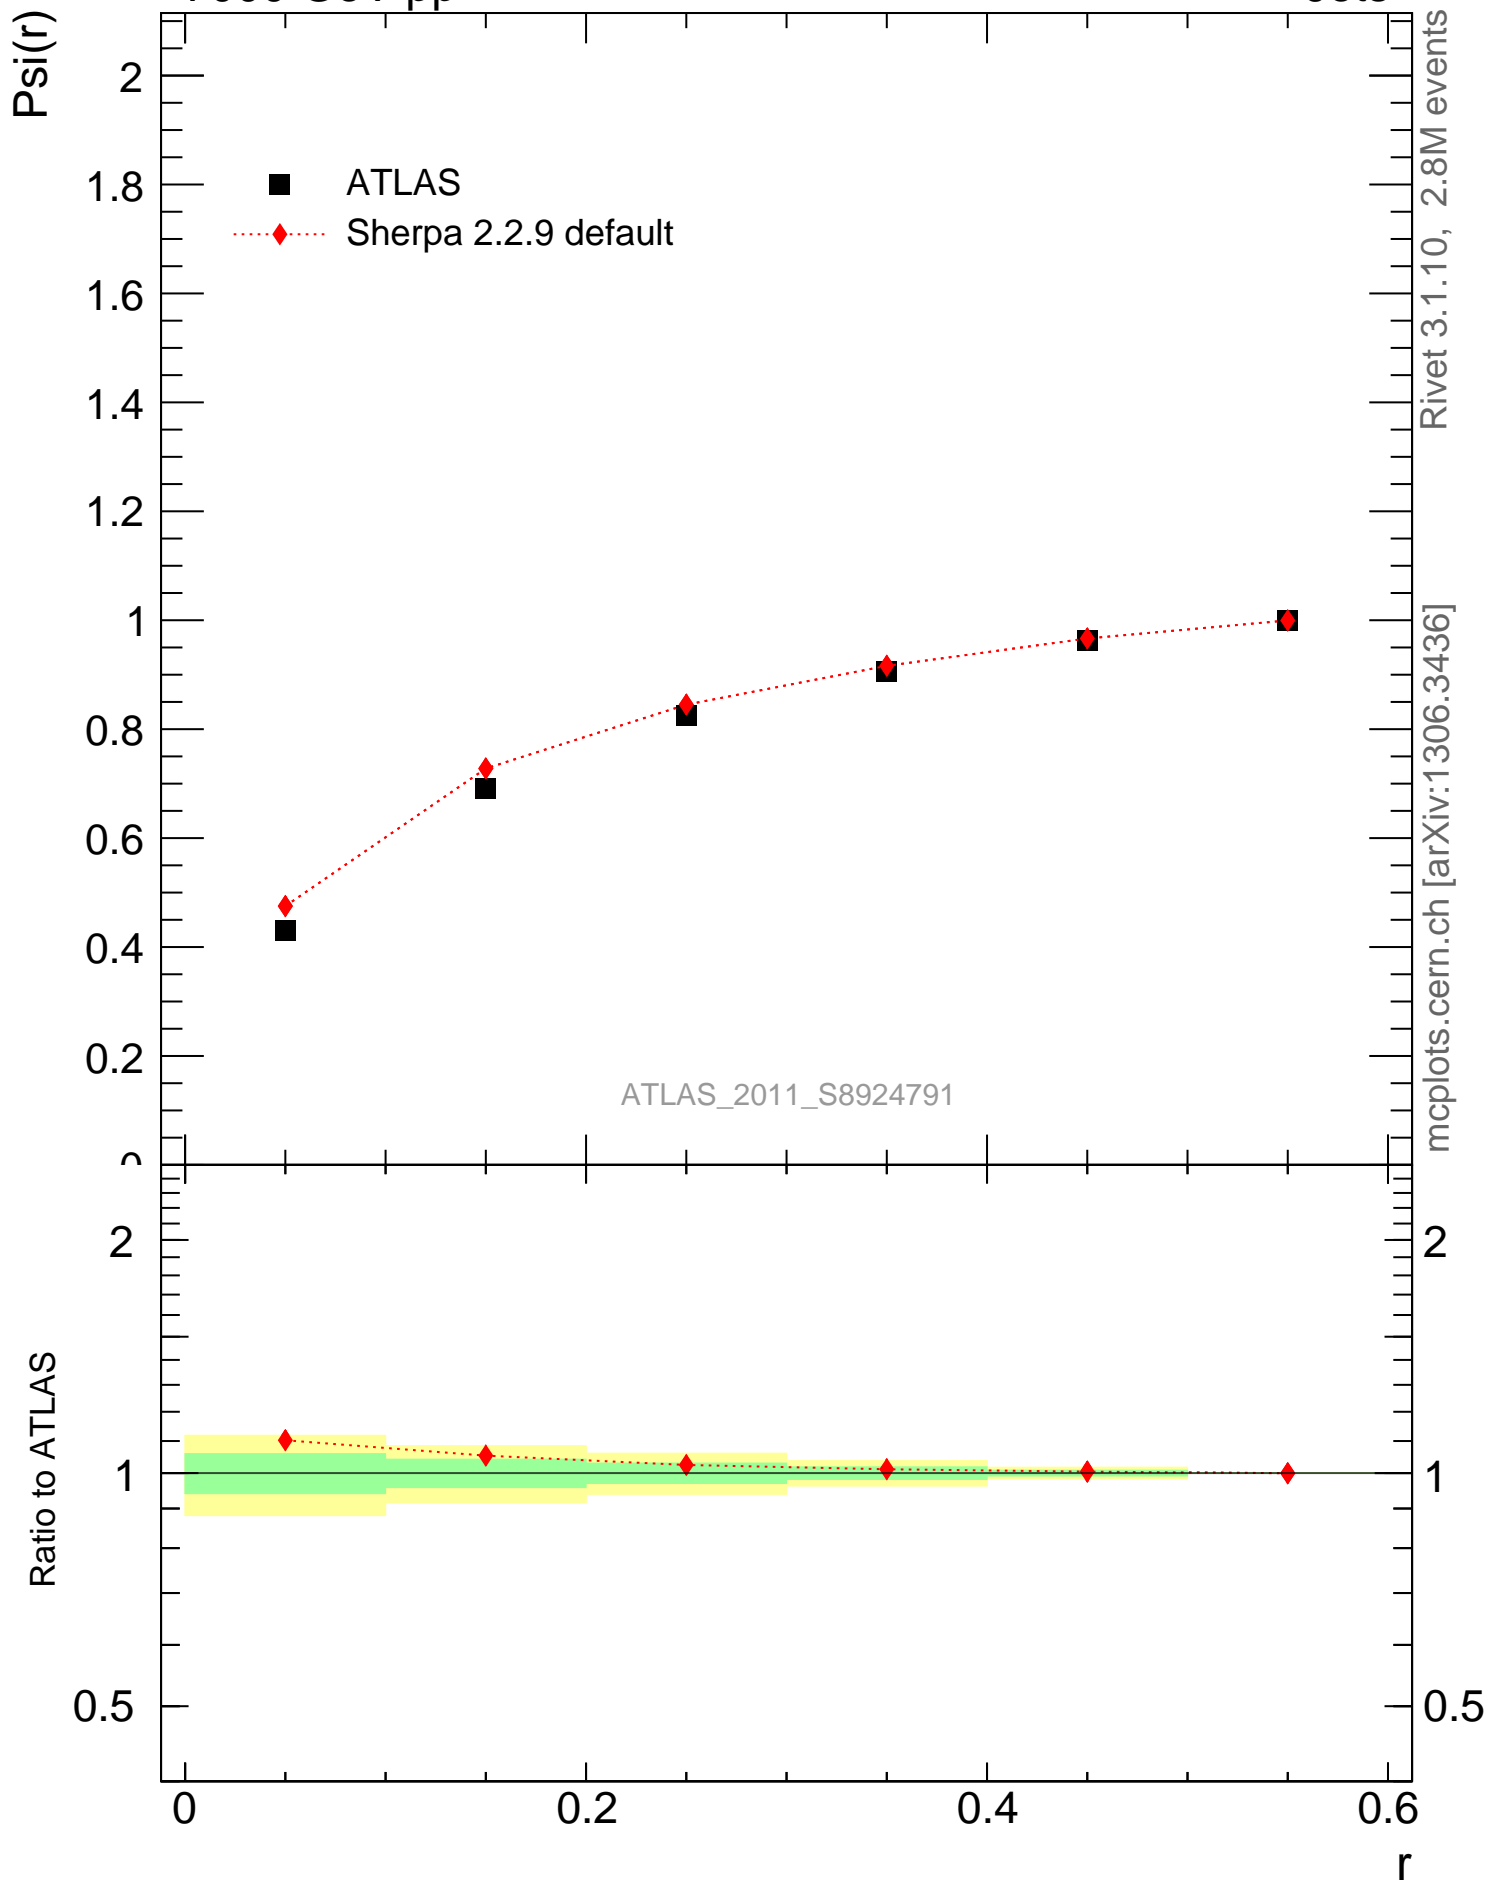

7000 GeV pp

Jets

Rivet 3.1.10, 2.8M events  
mcplots.cern.ch [arXiv:1306.3436]