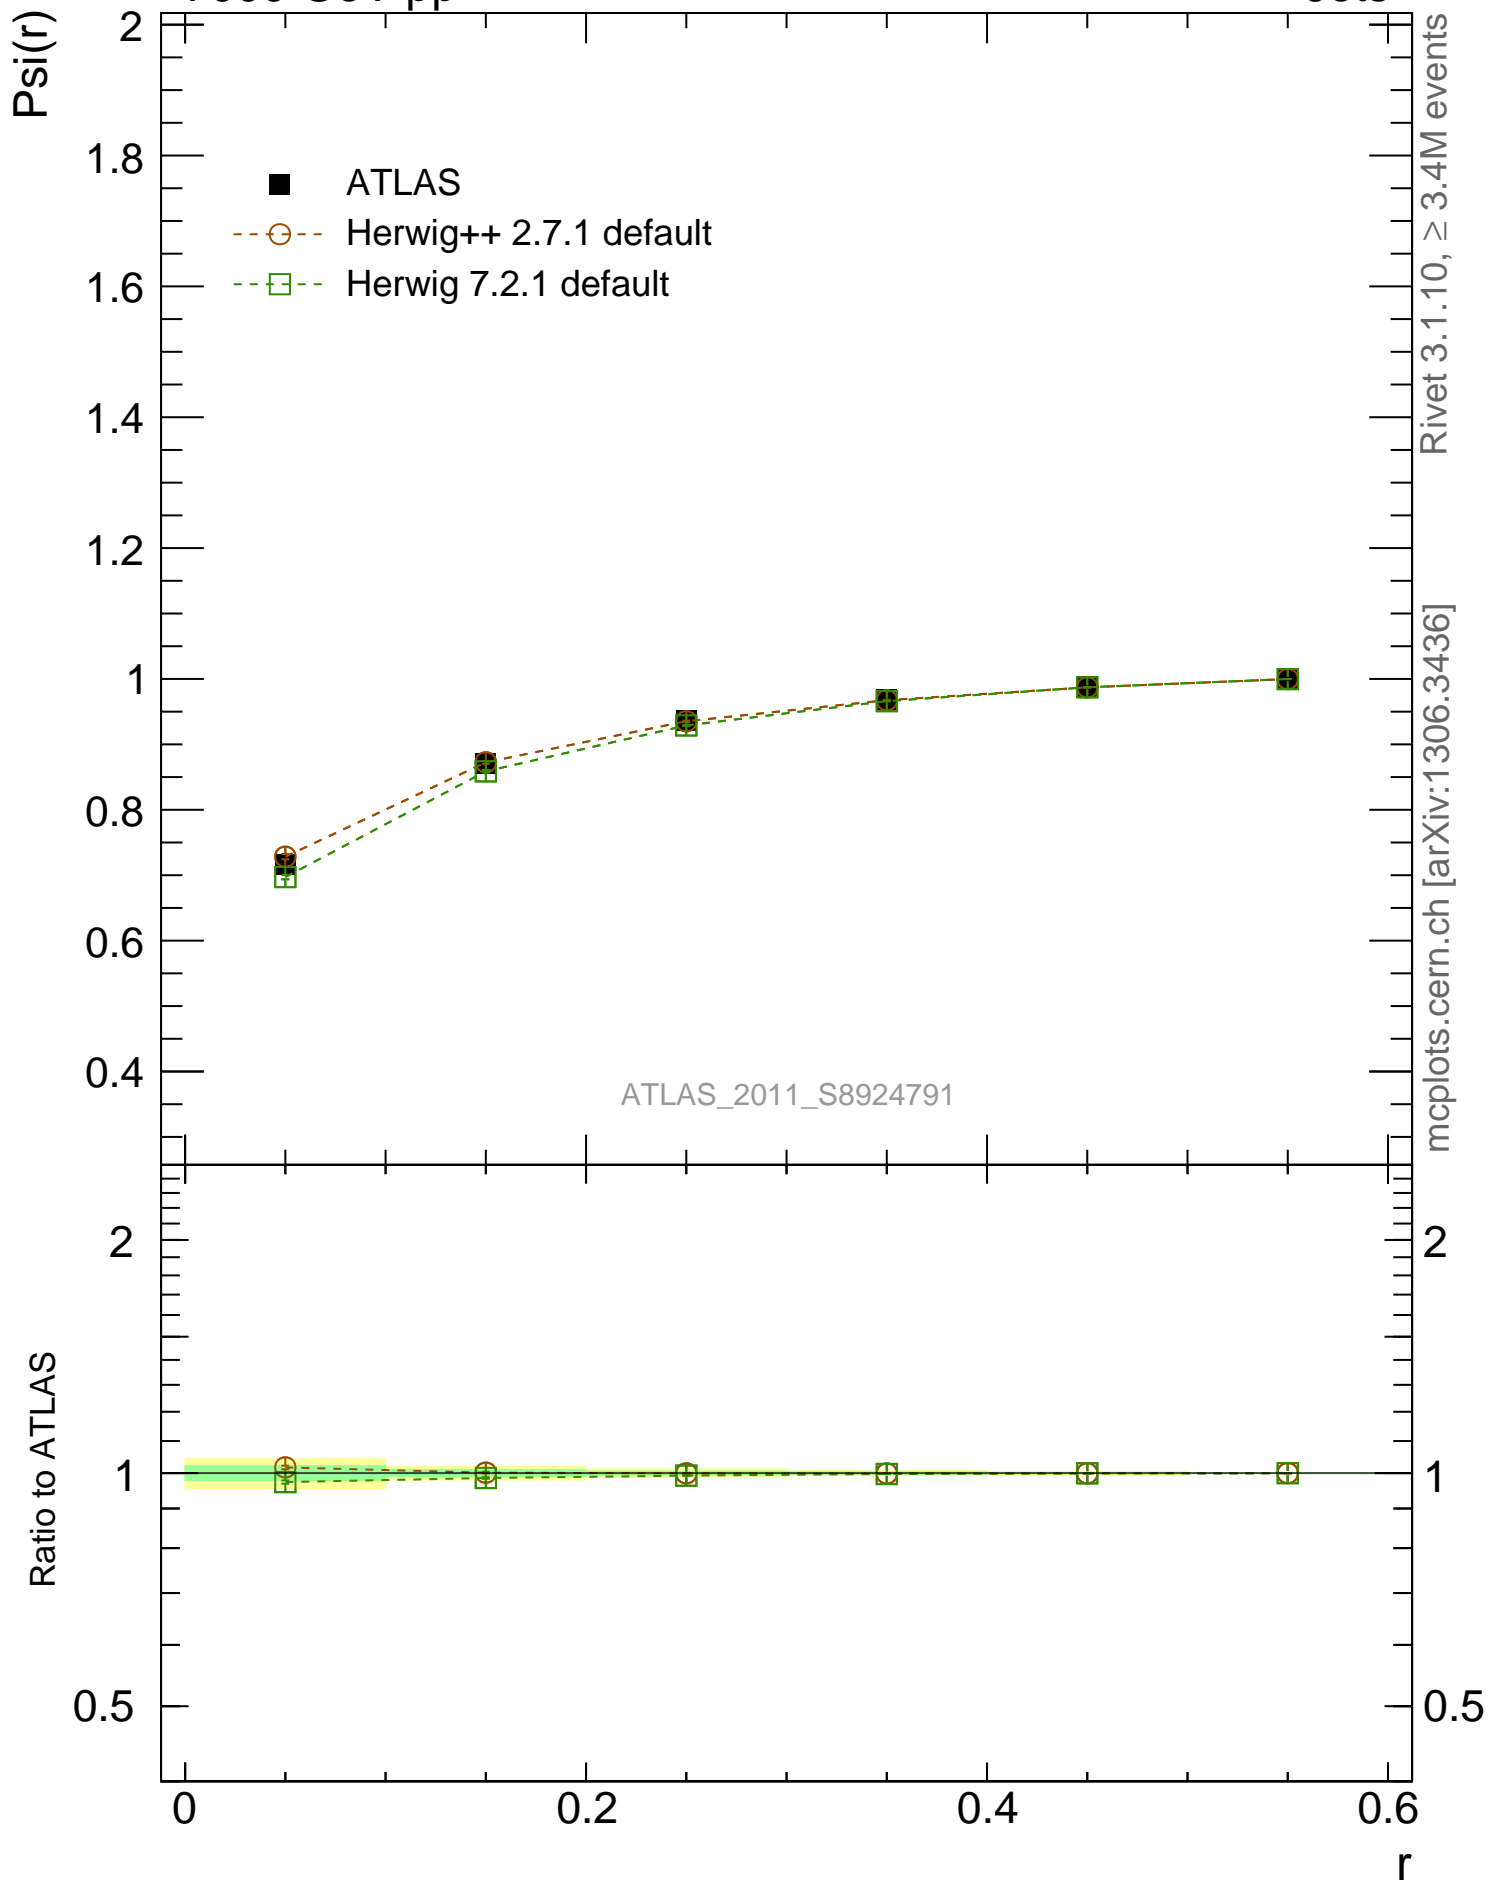

7000 GeV pp

Jets

Rivet 3.1.10, $\geq 3.4M$ events
mcplots.cern.ch [arXiv:1306.3436]