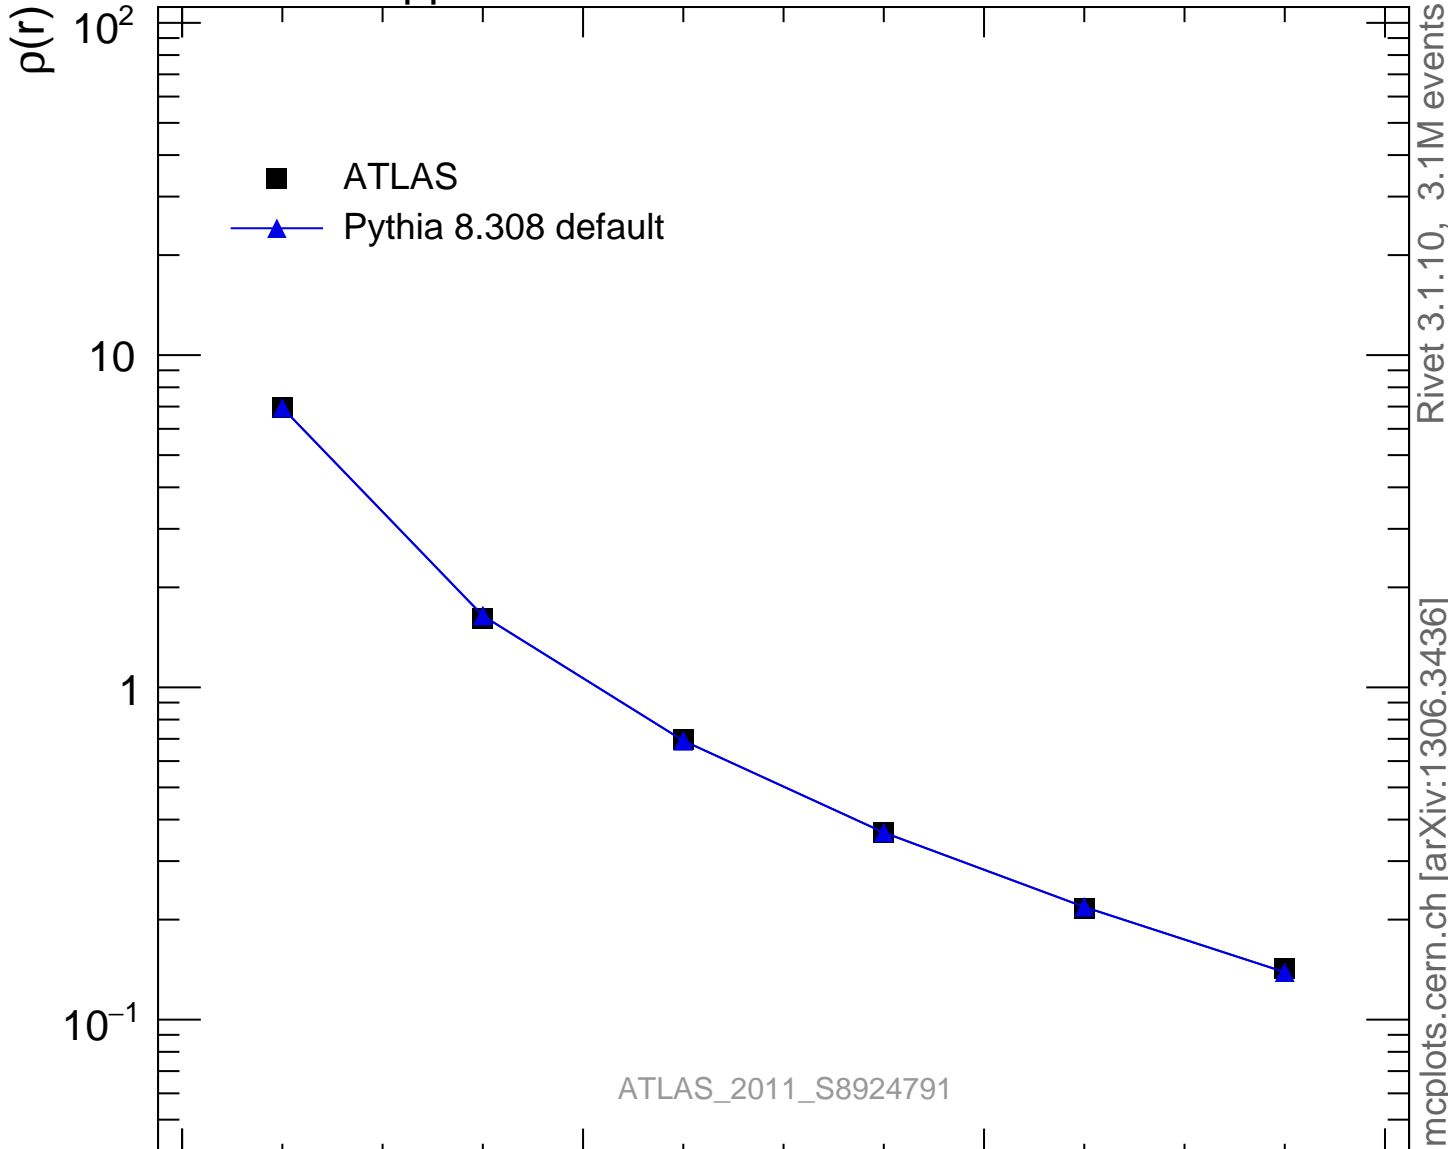

7000 GeV pp

Jets

ATLAS\_2011\_S8924791

Rivet 3.1.10, 3.1M events  
mcplots.cern.ch [arXiv:1306.3436]