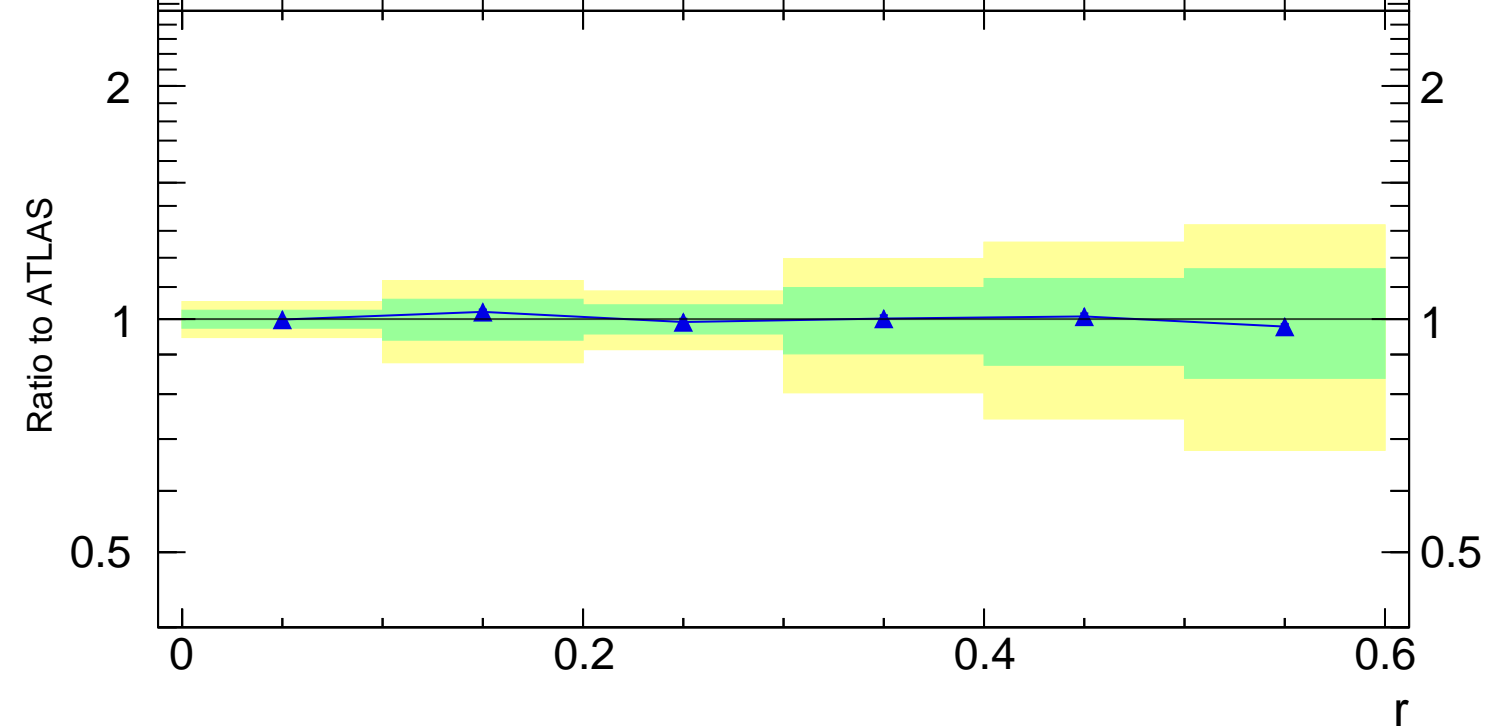

7000 GeV pp

Jets

ATLAS\_2011\_S8924791

Rivet 3.1.10, 3.1M events  
mcplots.cern.ch [arXiv:1306.3436]