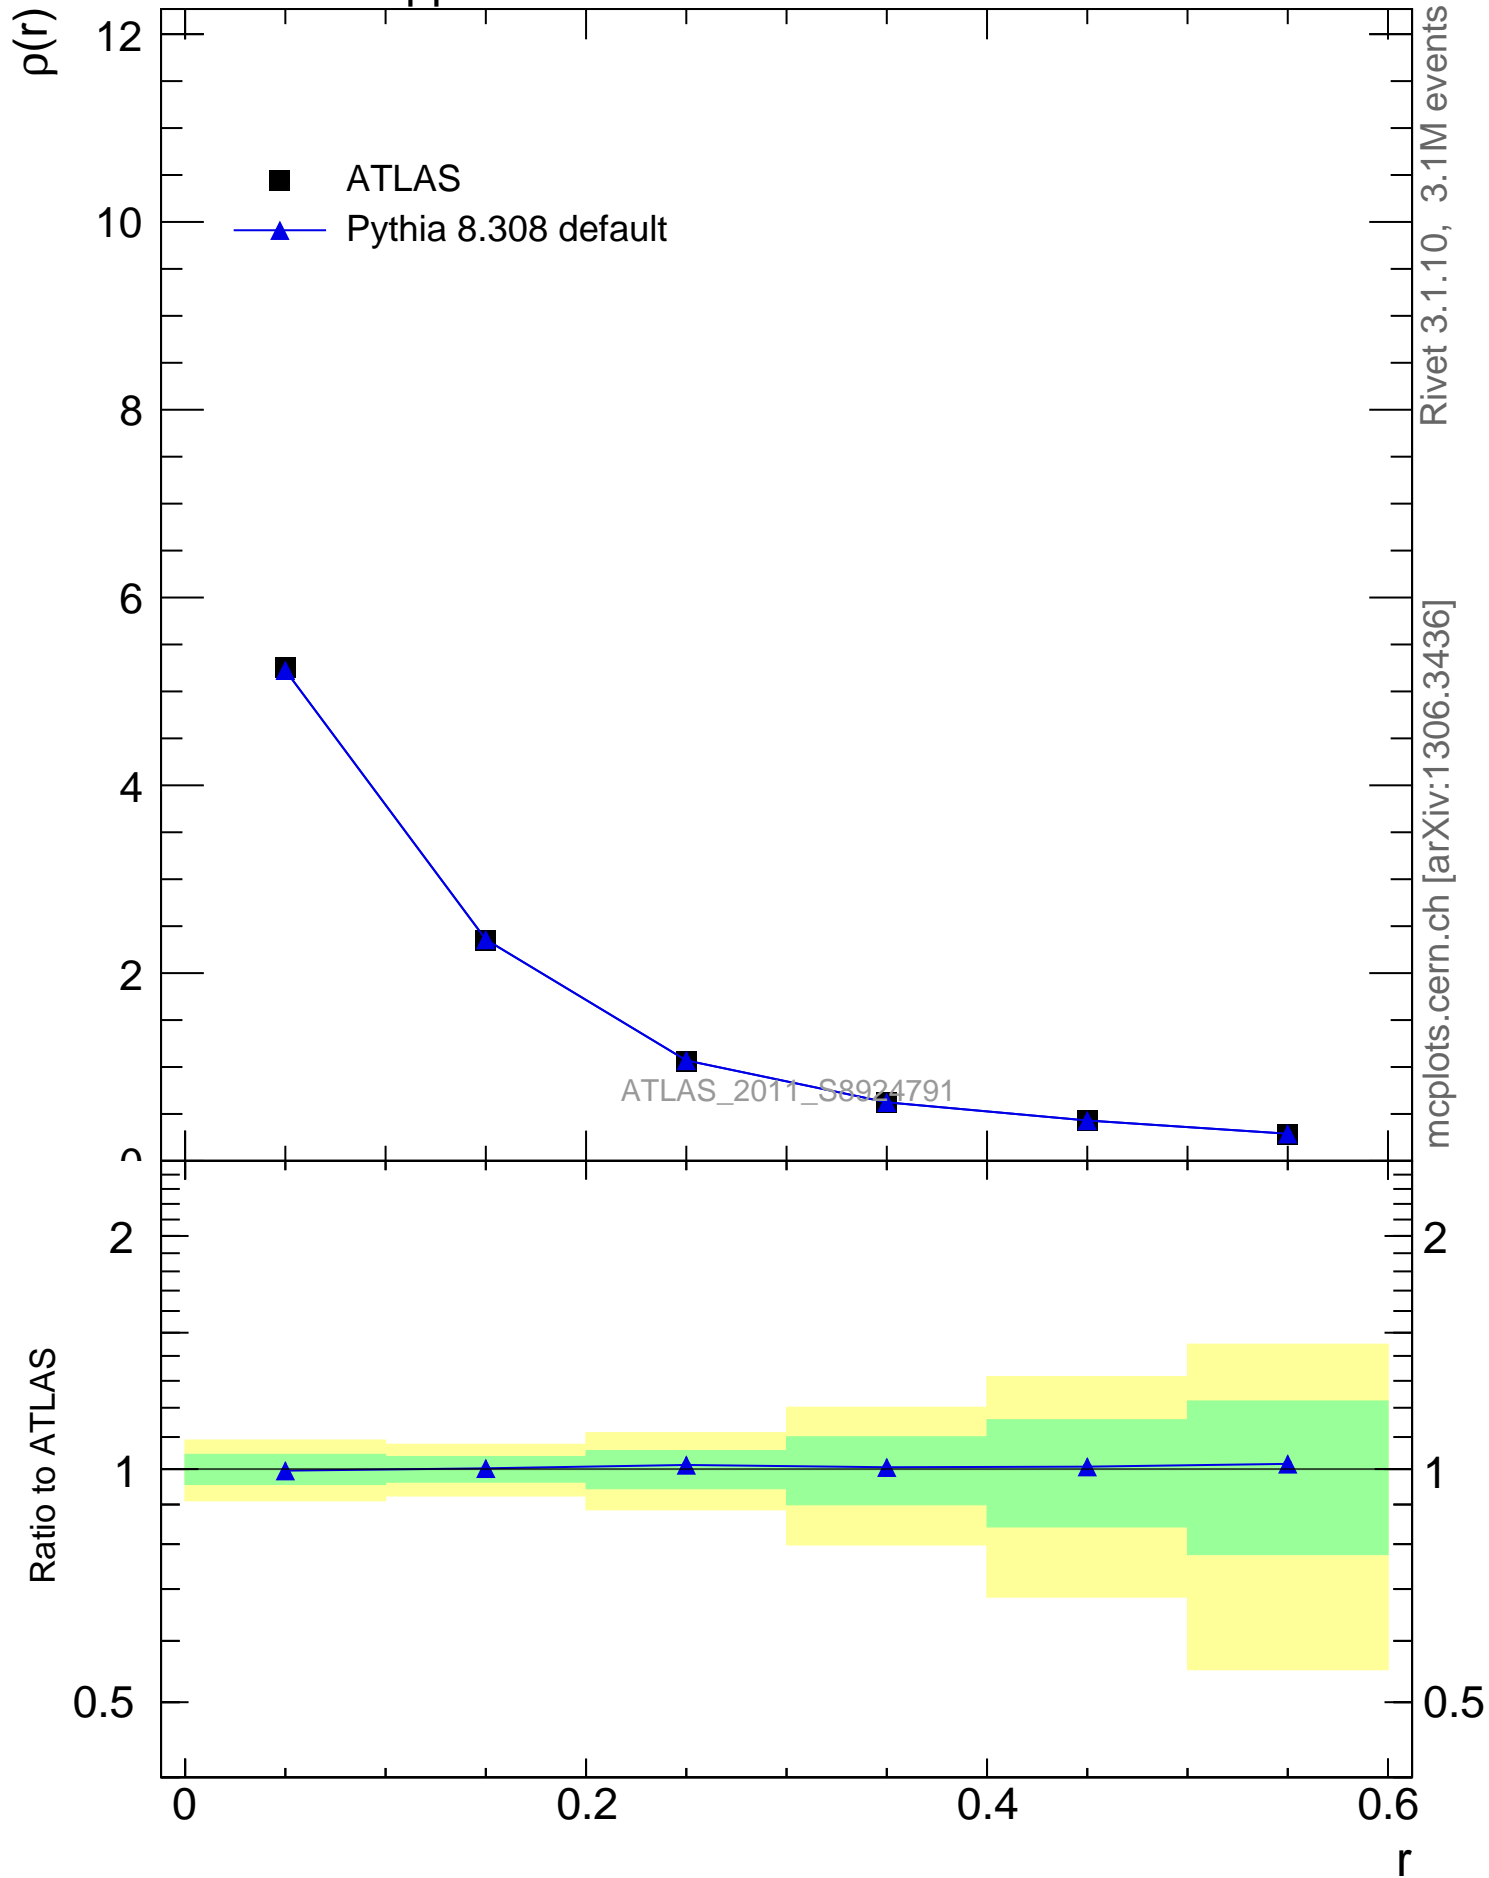

7000 GeV pp

Jets

Rivet 3.1.10, 3.1M events
mcplots.cern.ch [arXiv:1306.3436]