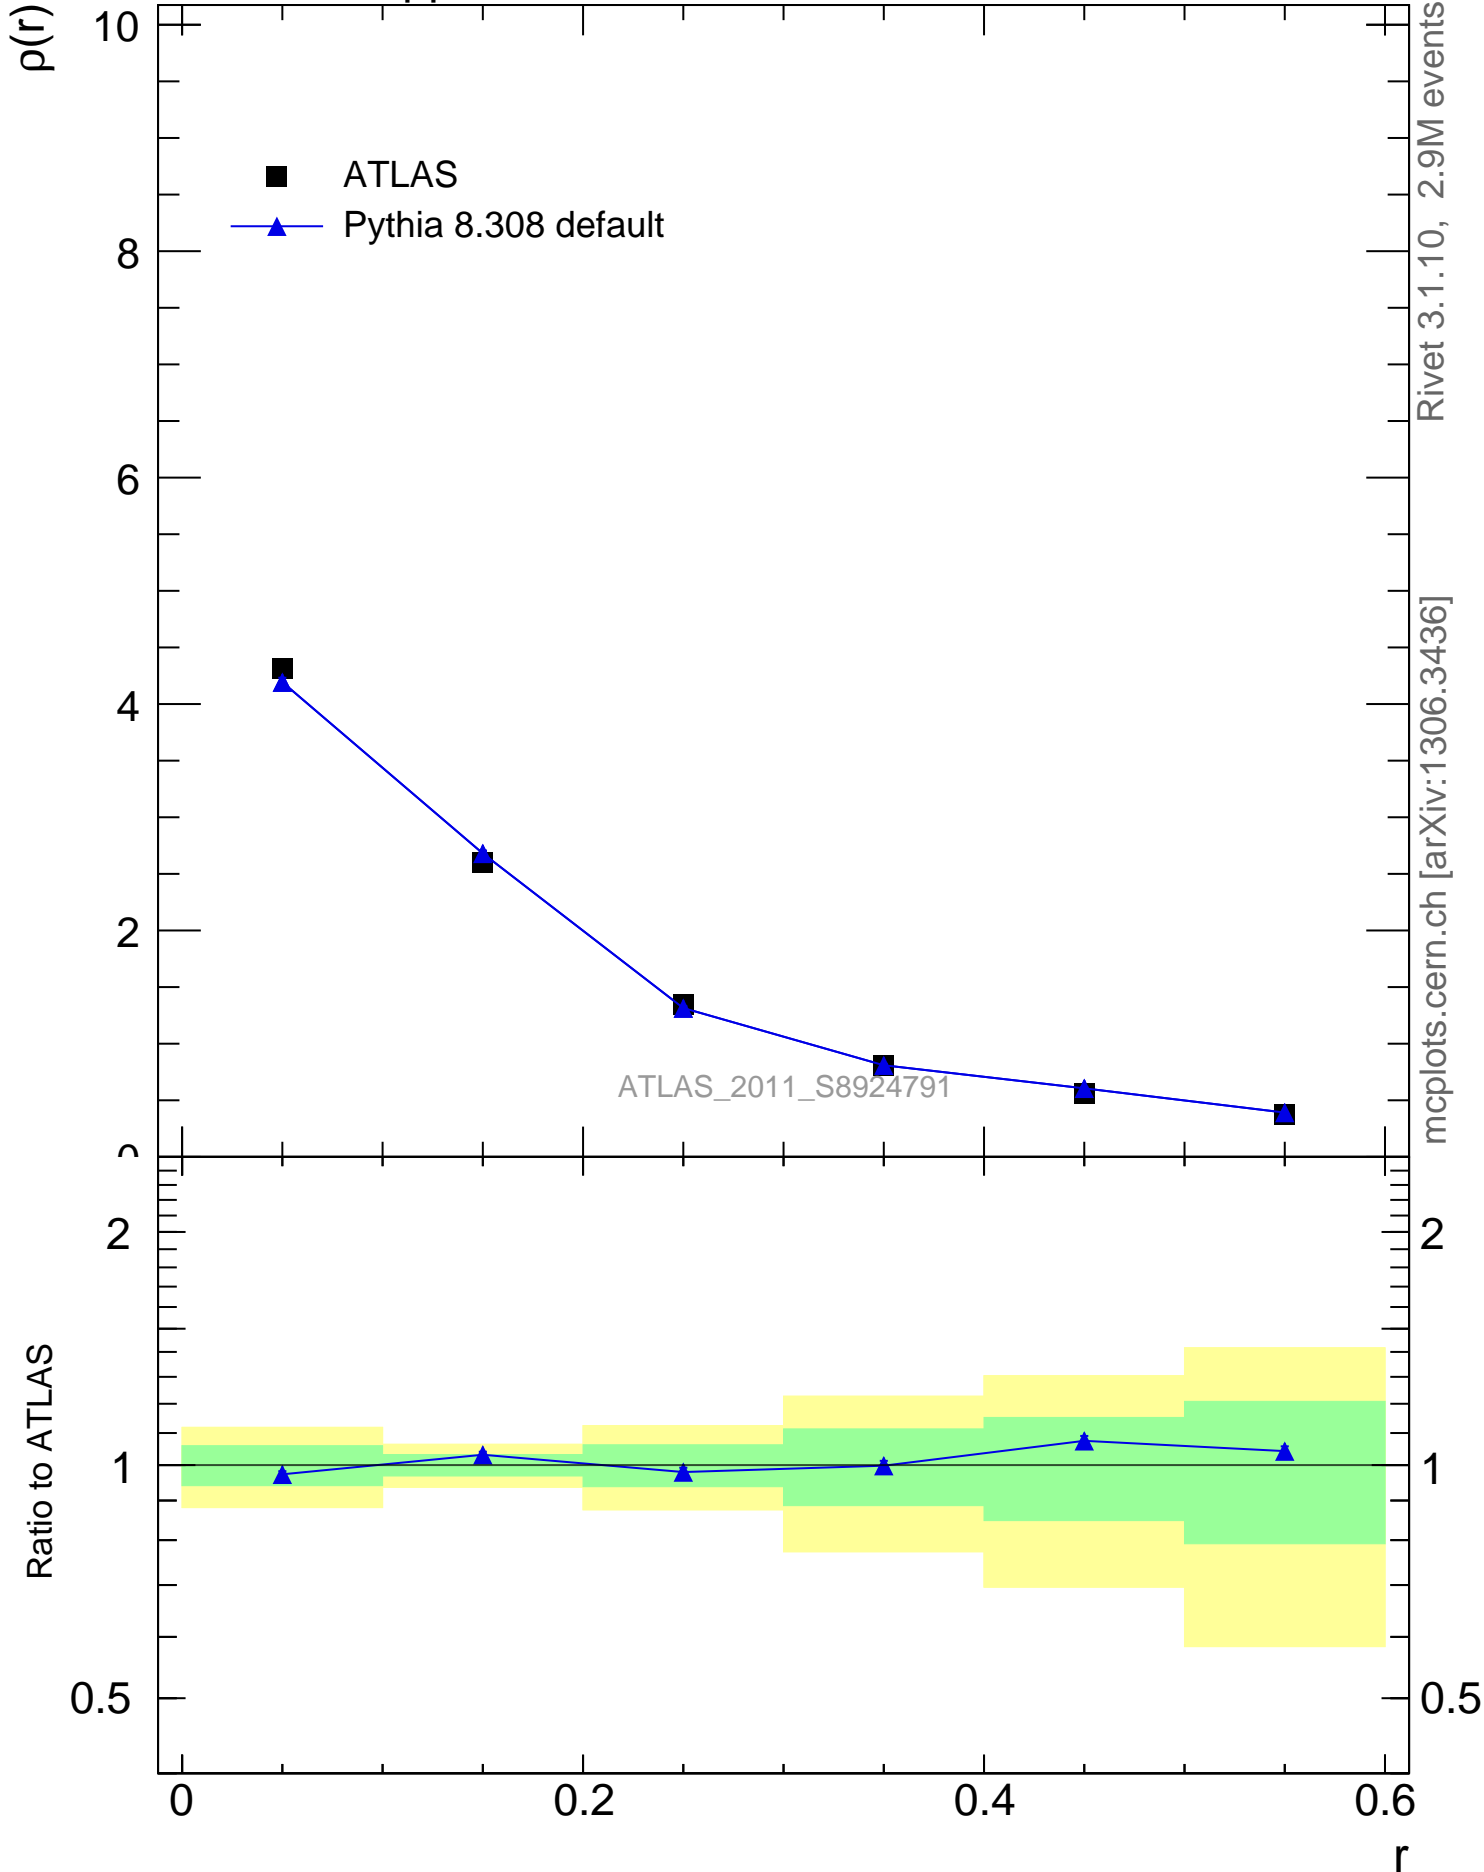

7000 GeV pp

Jets

Rivet 3.1.10, 2.9M events
mcplots.cern.ch [arXiv:1306.3436]