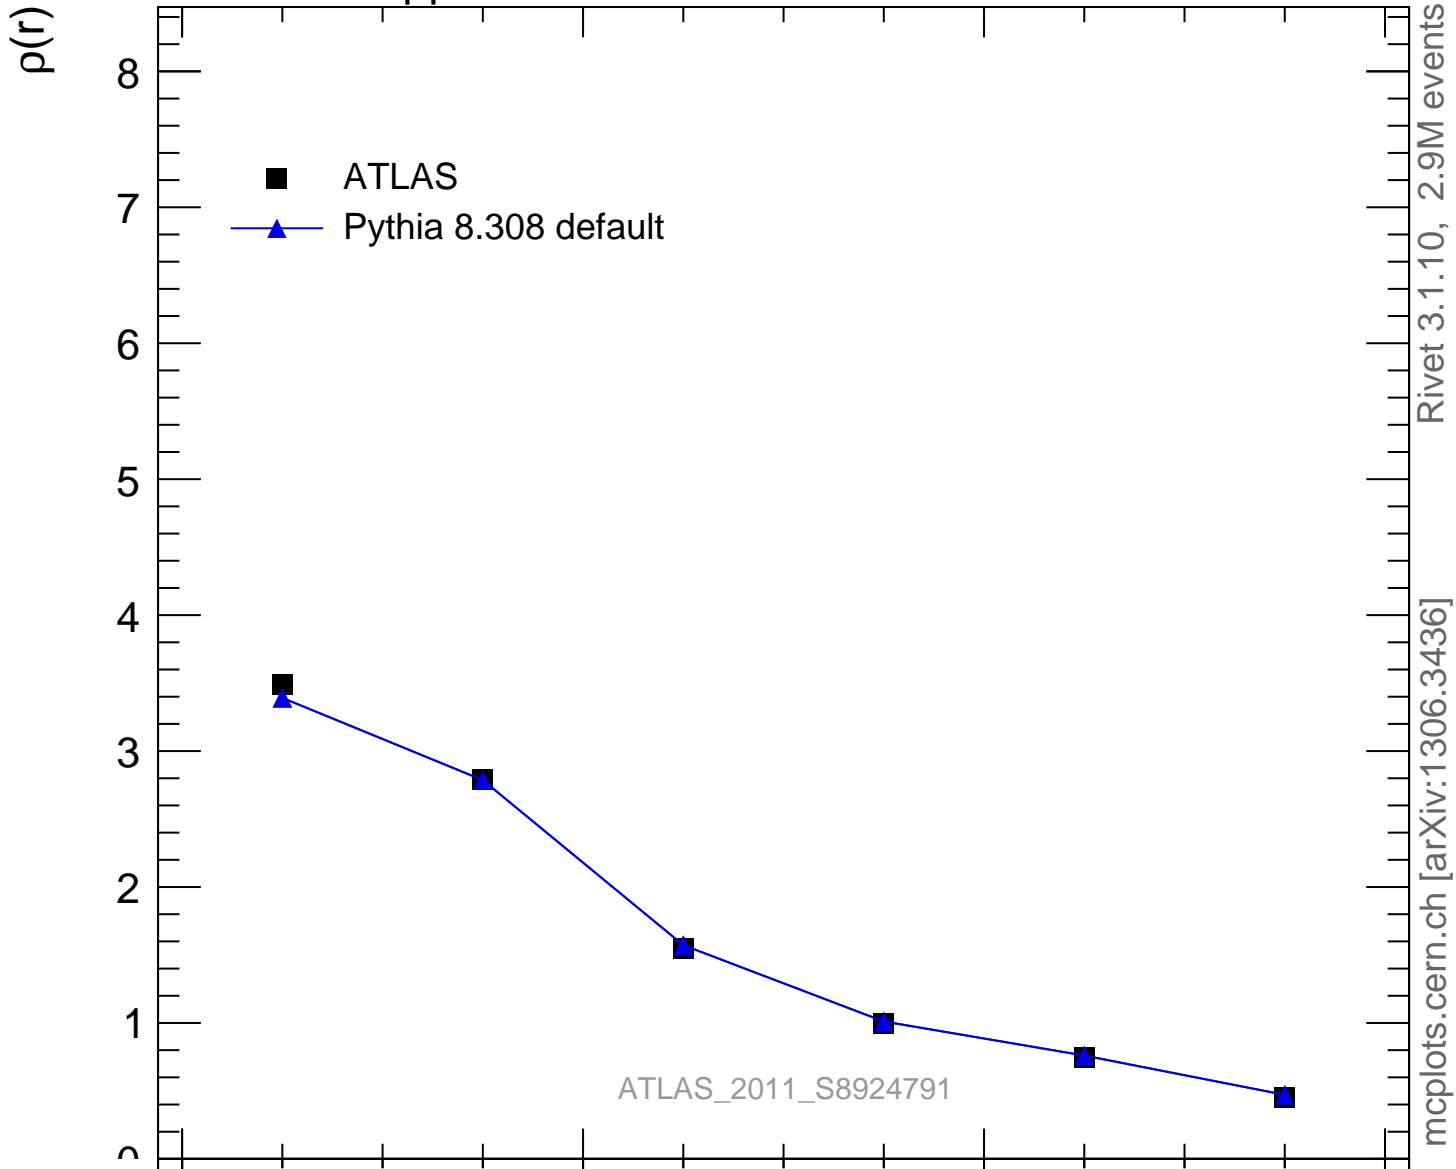

7000 GeV pp

Jets

Rivet 3.1.10, 2.9M events
mcplots.cern.ch [arXiv:1306.3436]