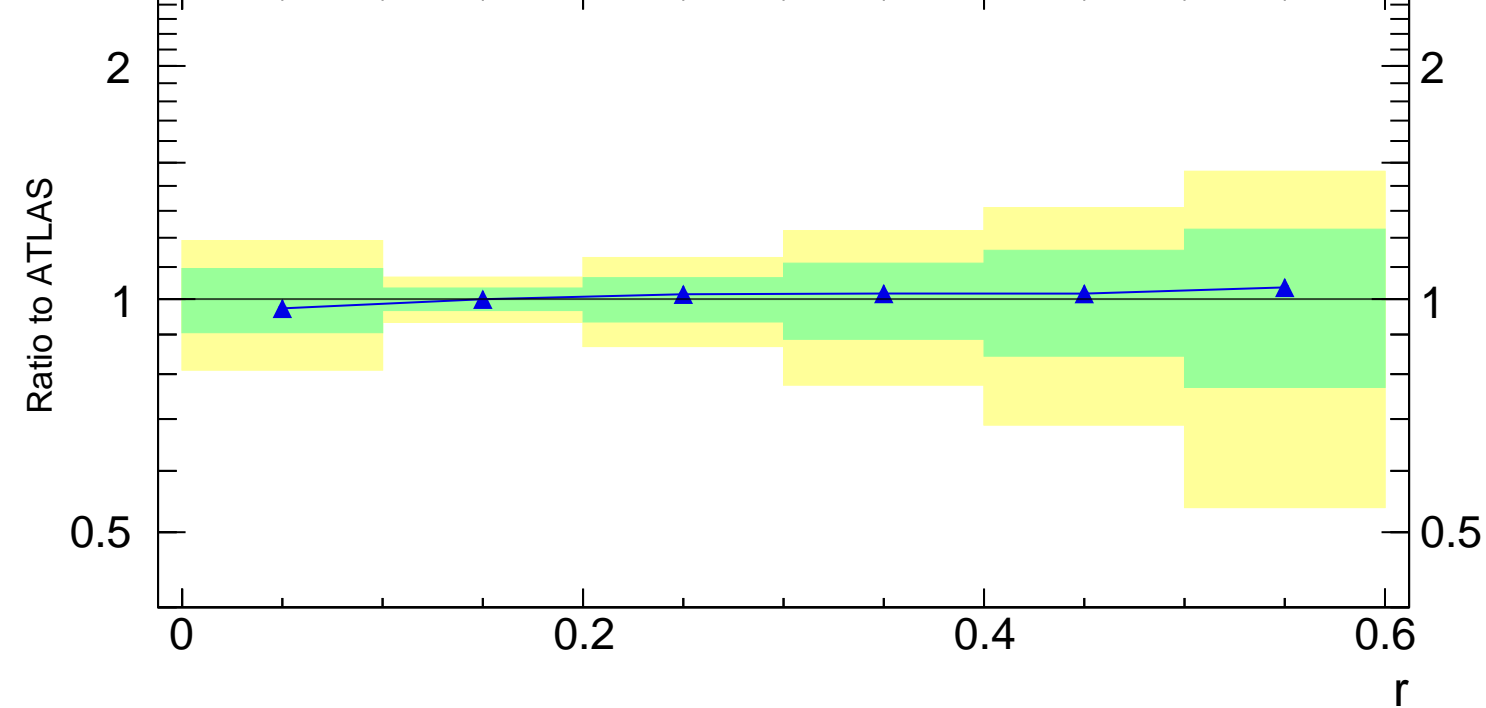

7000 GeV pp

Jets

Rivet 3.1.10, 2.9M events
mcplots.cern.ch [arXiv:1306.3436]