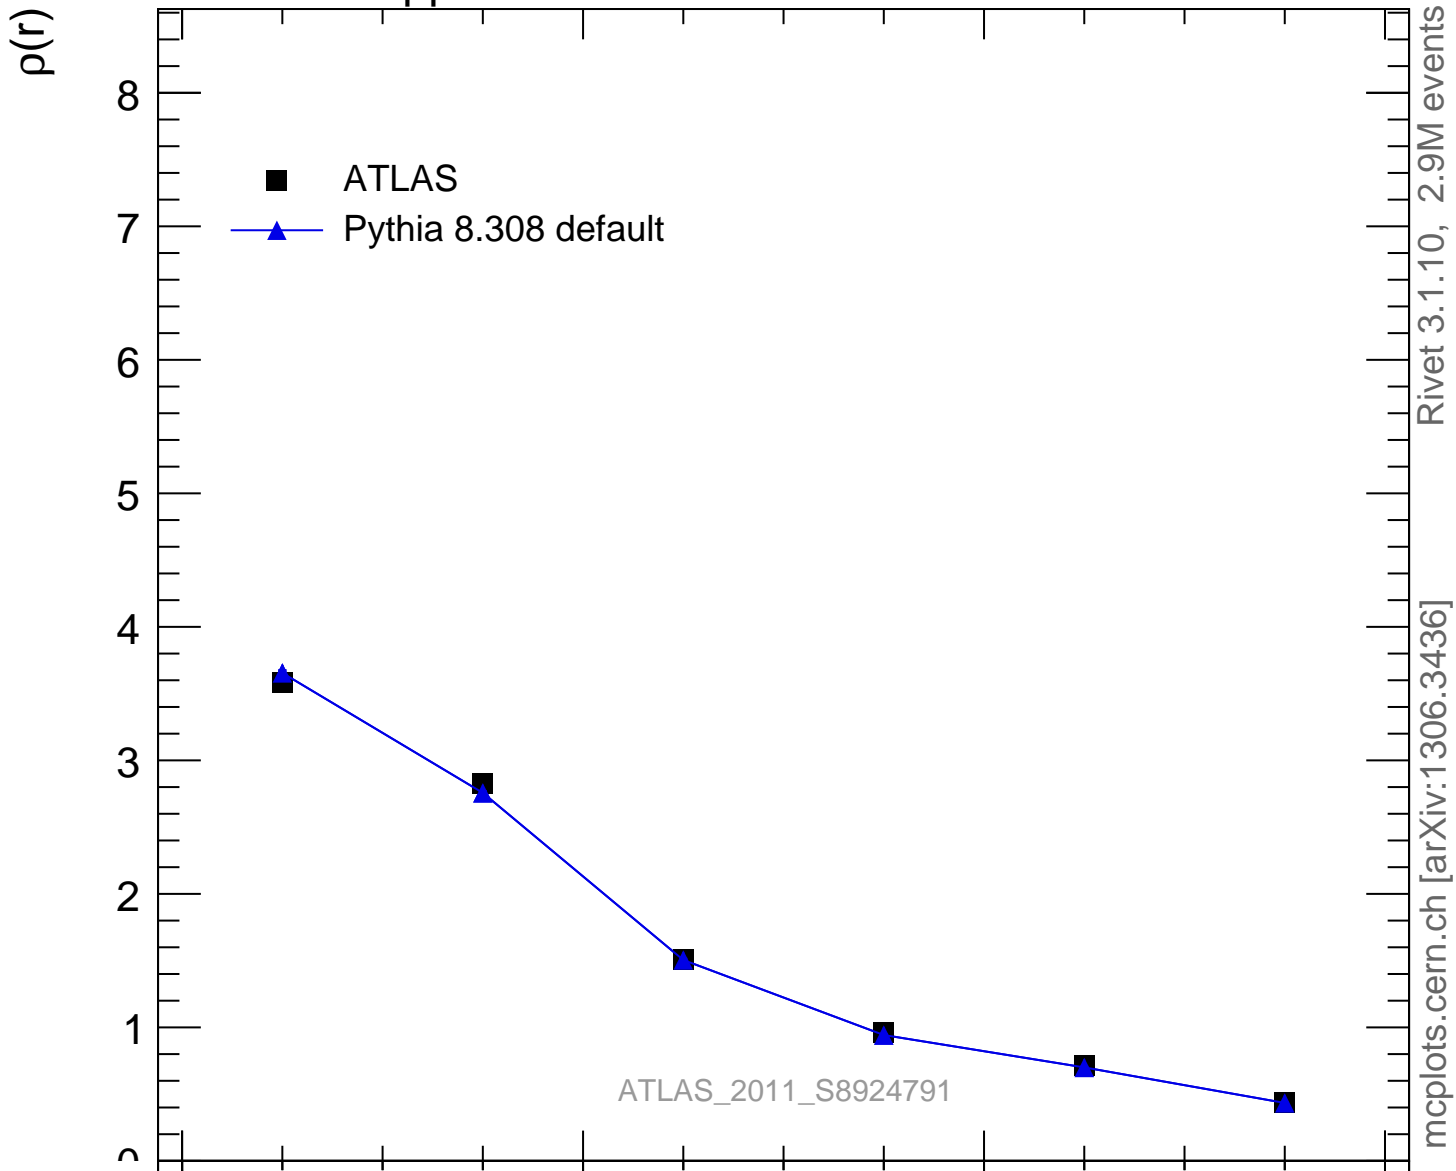

7000 GeV pp

Jets

Rivet 3.1.10, 2.9M events  
mcplots.cern.ch [arXiv:1306.3436]