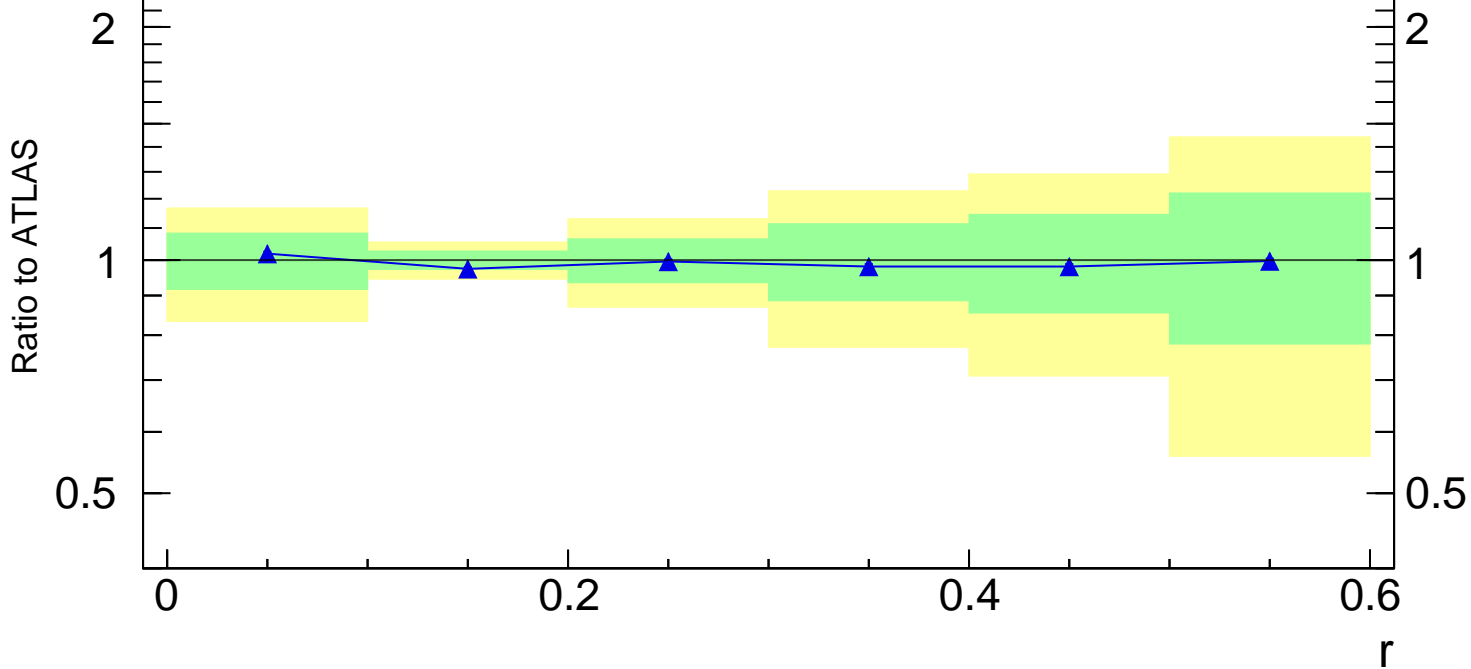

7000 GeV pp

Jets

Rivet 3.1.10, 2.9M events  
mcplots.cern.ch [arXiv:1306.3436]