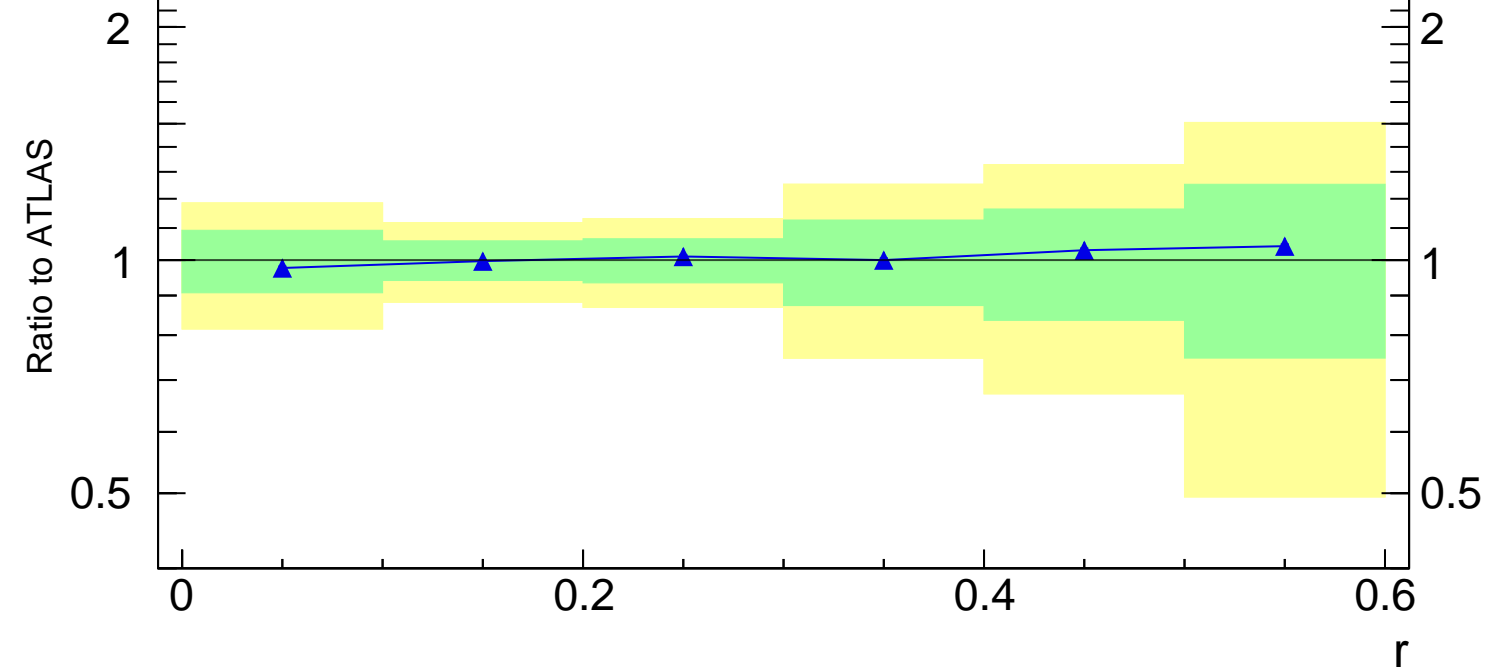

7000 GeV pp

Jets

ATLAS\_2011\_S8924791

Rivet 3.1.10, 2.9M events  
mcplots.cern.ch [arXiv:1306.3436]