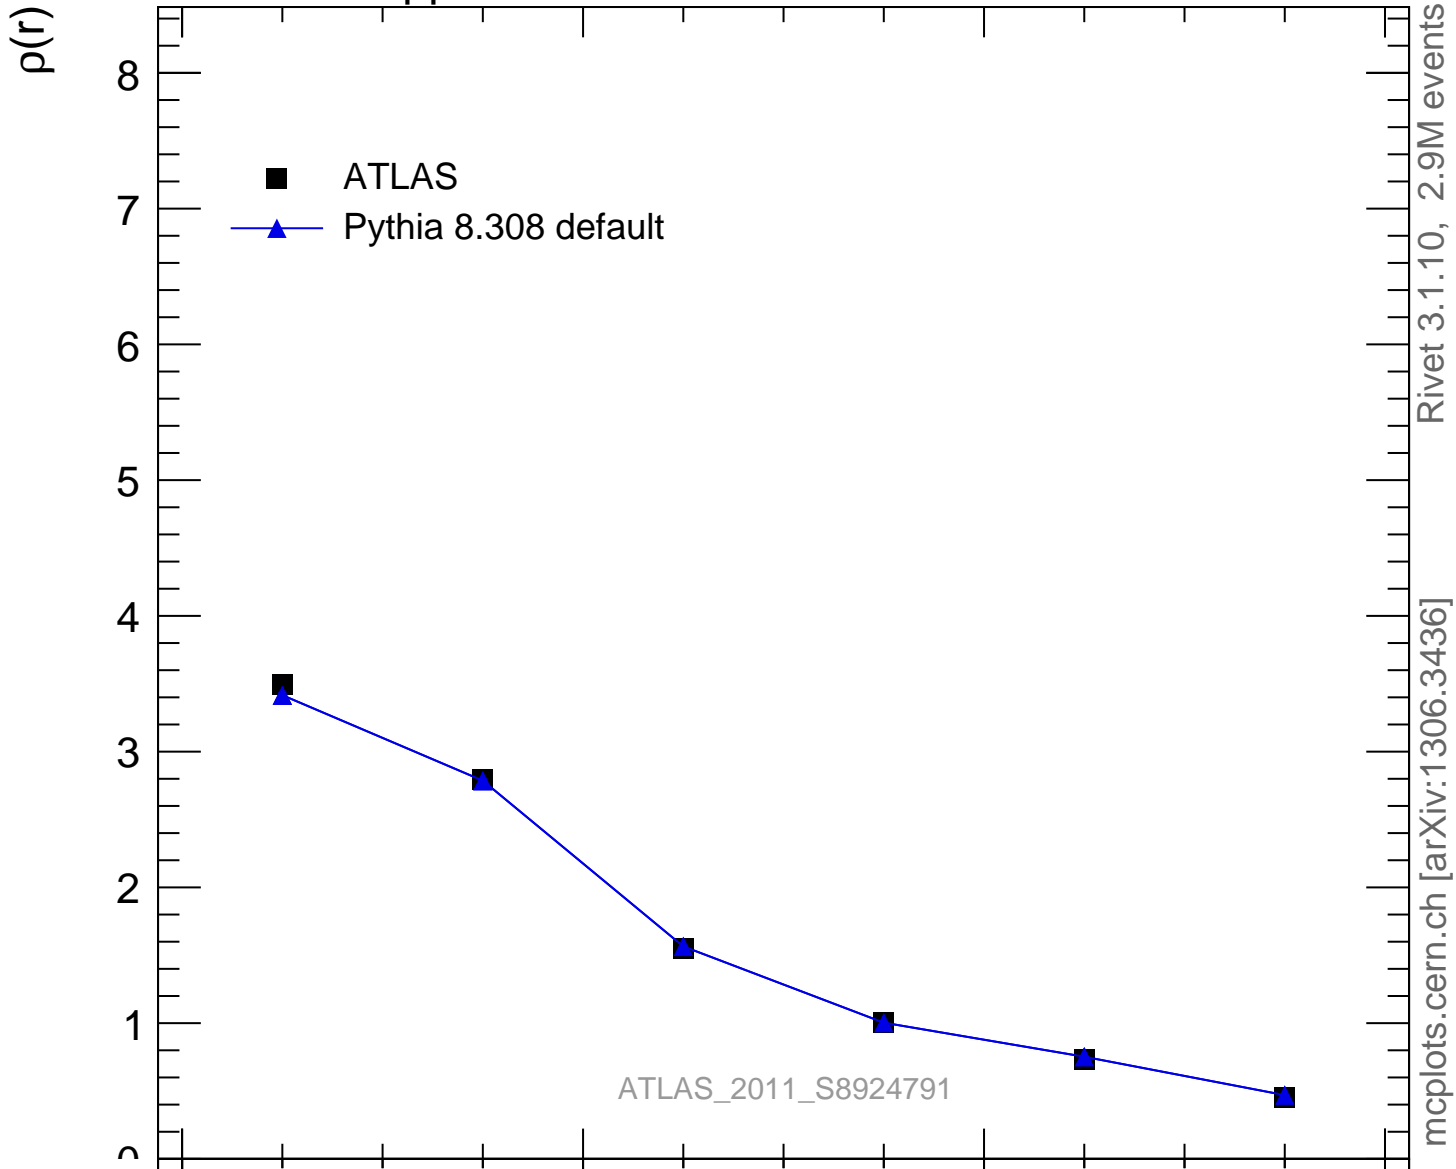

7000 GeV pp

Jets

ATLAS\_2011\_S8924791

Rivet 3.1.10, 2.9M events  
mcplots.cern.ch [arXiv:1306.3436]