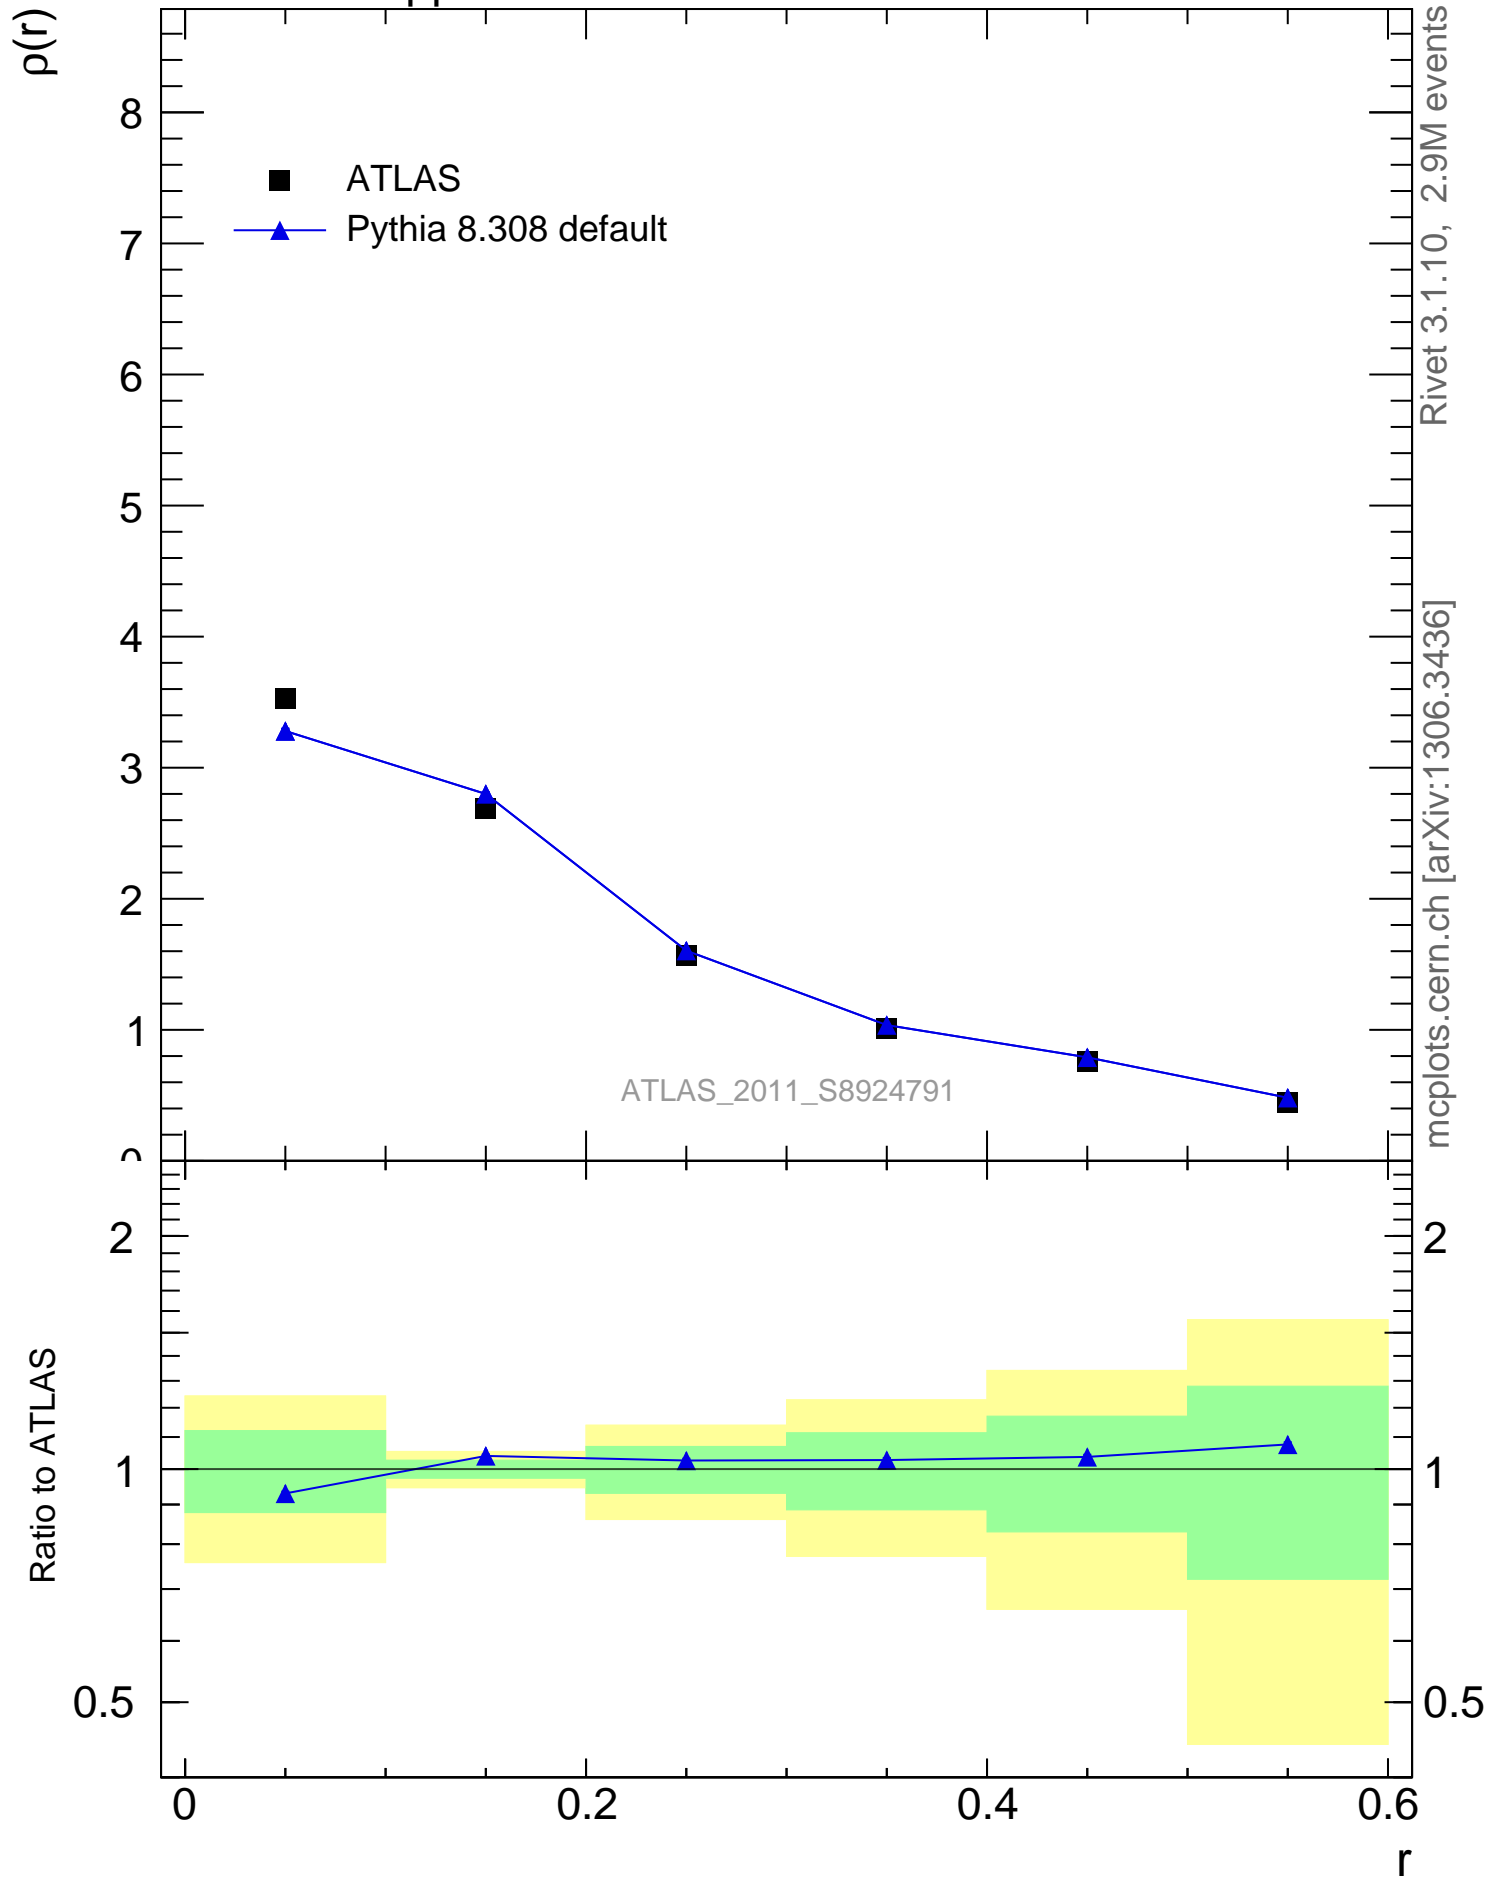

7000 GeV pp

Jets

Rivet 3.1.10, 2.9M events  
mcplots.cern.ch [arXiv:1306.3436]

ATLAS\_2011\_S8924791