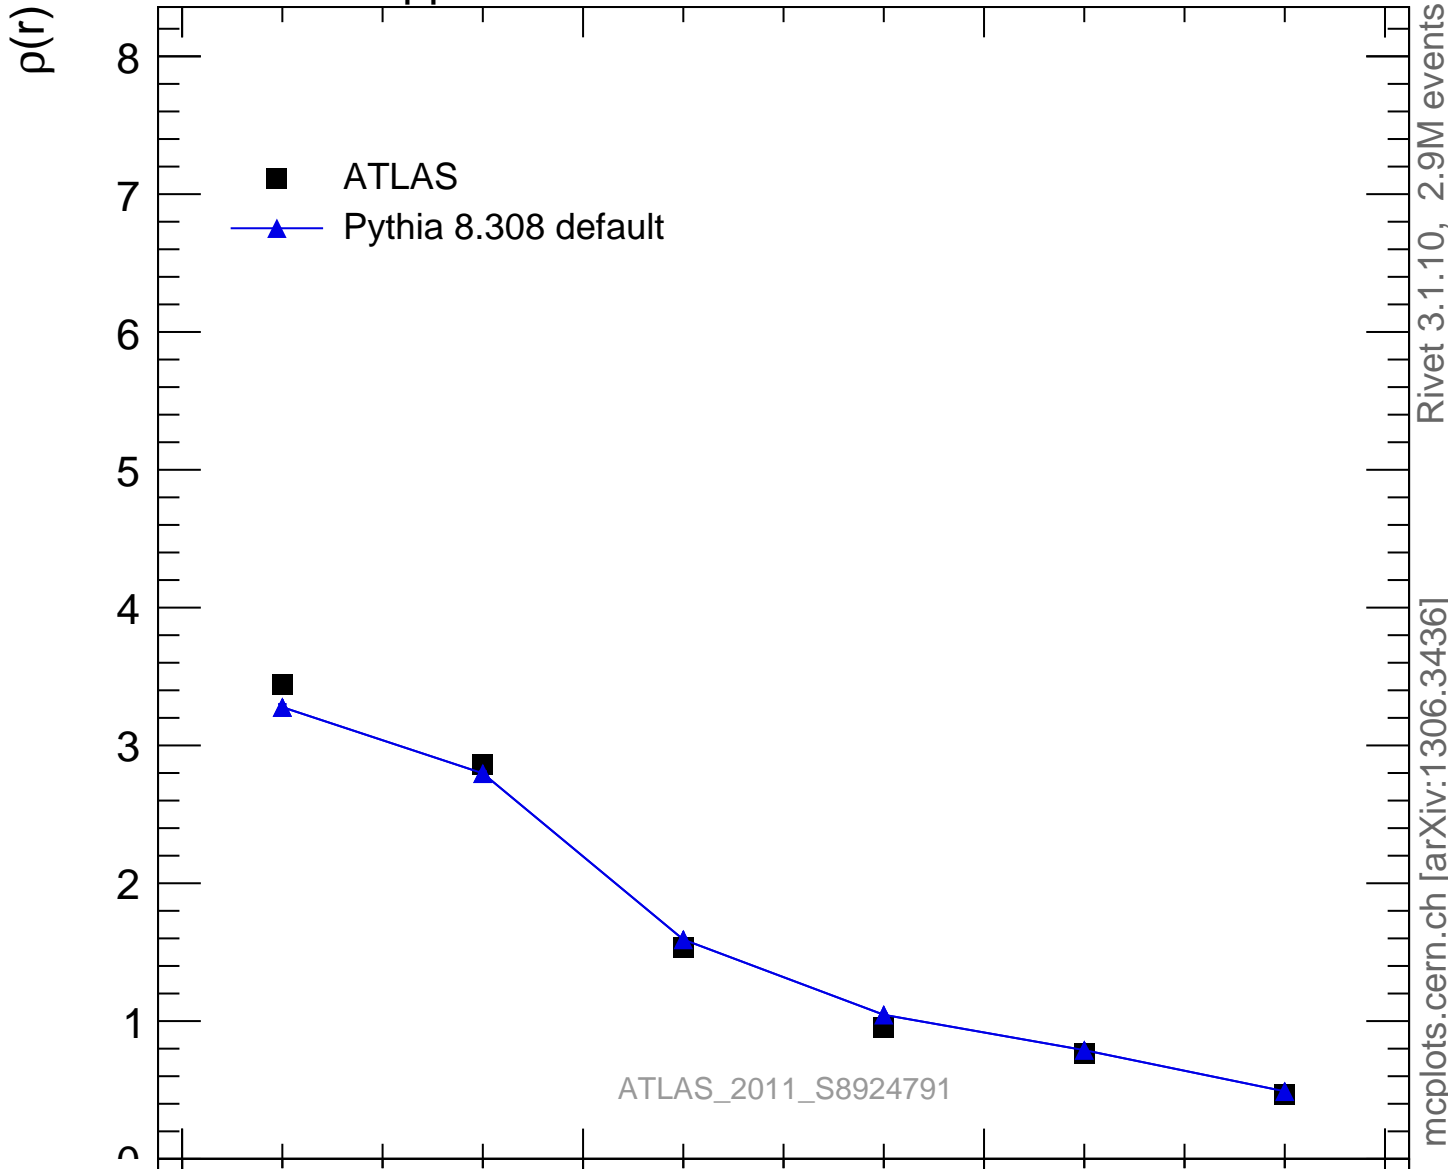

7000 GeV pp

Jets

Rivet 3.1.10, 2.9M events  
mcplots.cern.ch [arXiv:1306.3436]