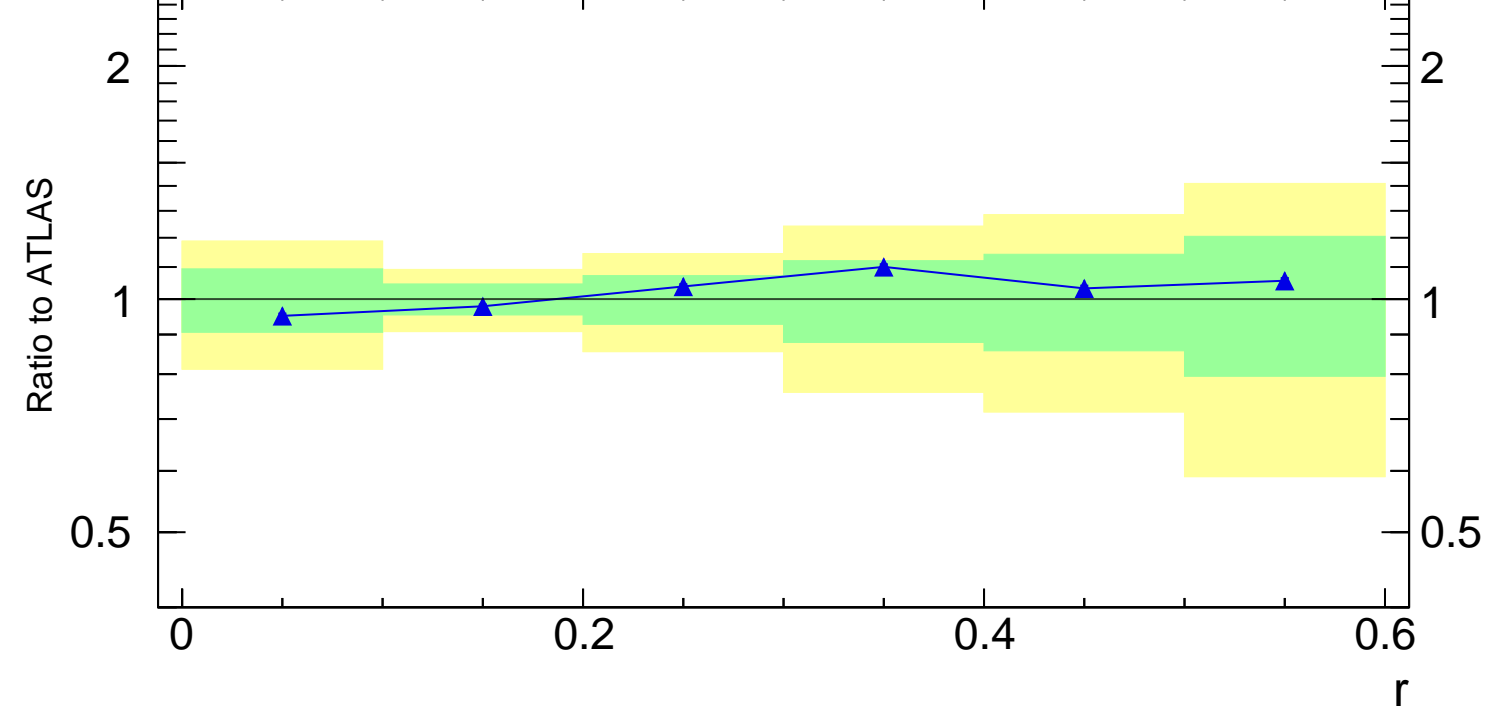

7000 GeV pp

Jets

Rivet 3.1.10, 2.9M events  
mcplots.cern.ch [arXiv:1306.3436]