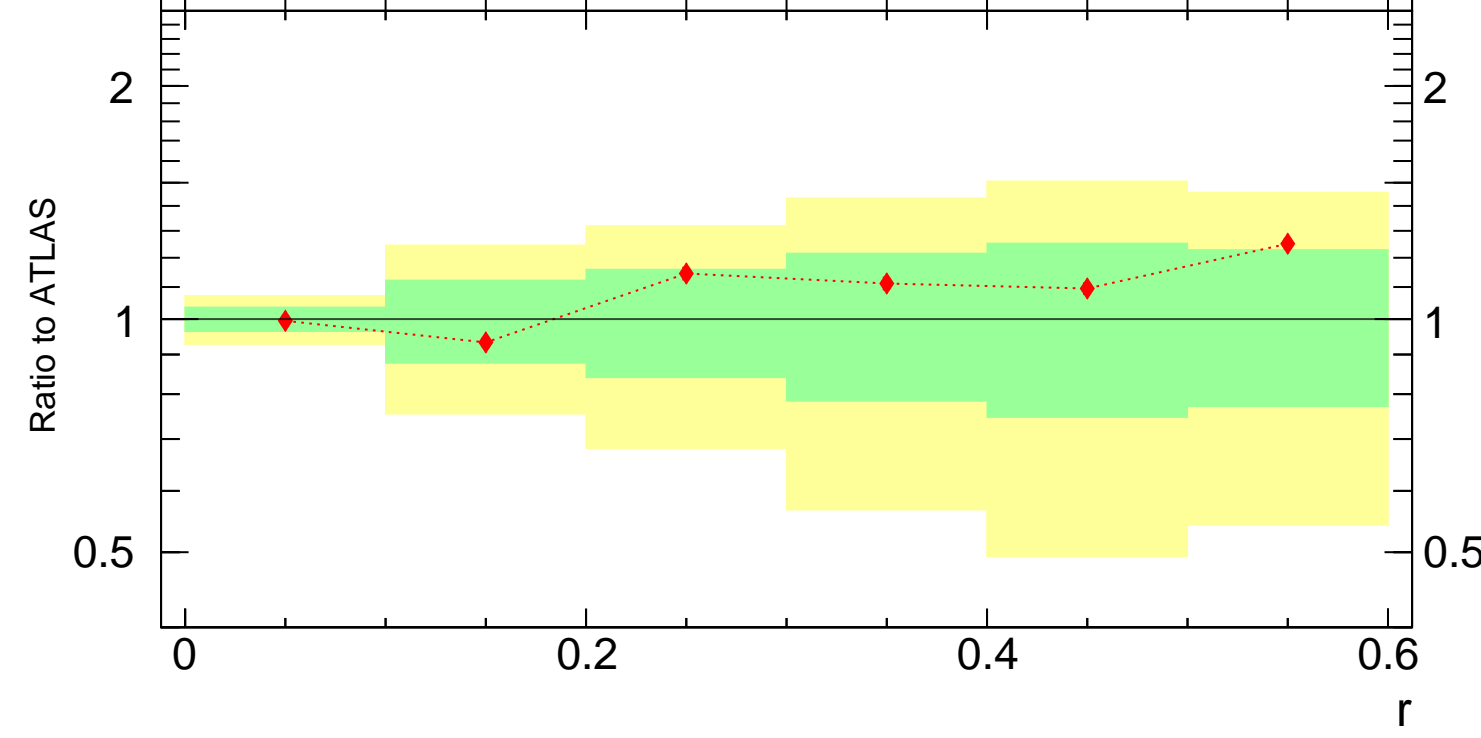

7000 GeV pp

Jets

Rivet 3.1.10, 400k events  
mcplots.cern.ch [arXiv:1306.3436]