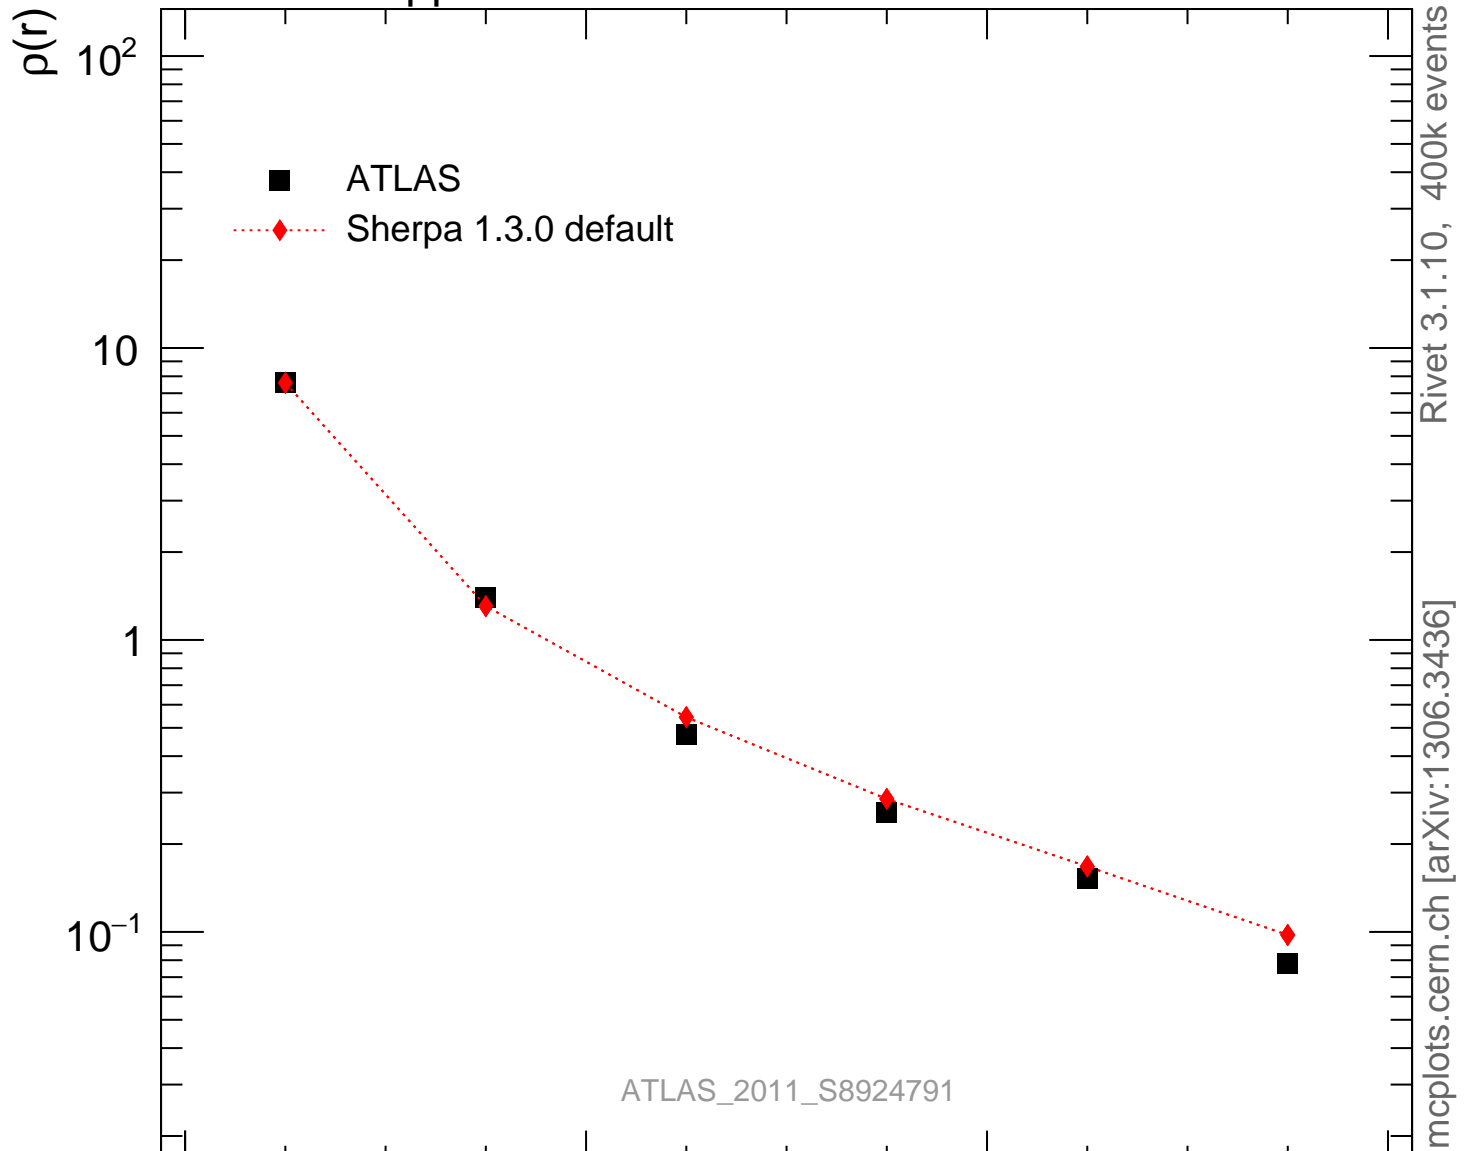

7000 GeV pp

Jets

Rivet 3.1.10, 400k events  
mcplots.cern.ch [arXiv:1306.3436]