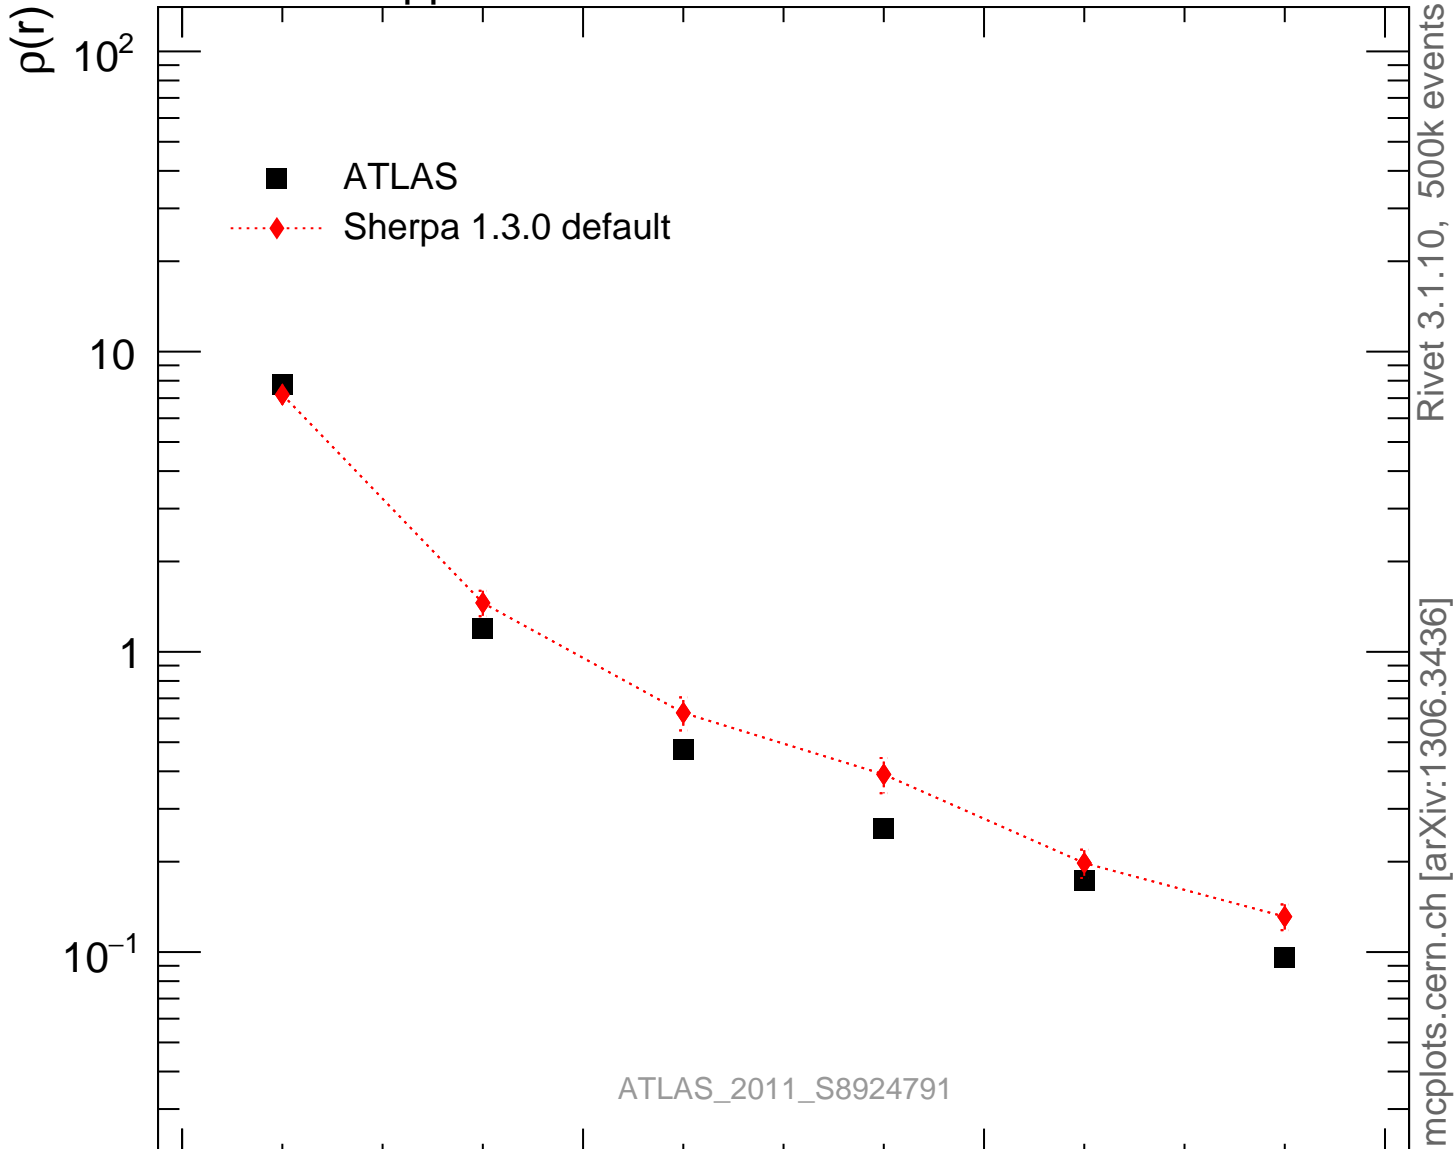

7000 GeV pp

Jets

Rivet 3.1.10, 500k events
mcplots.cern.ch [arXiv:1306.3436]