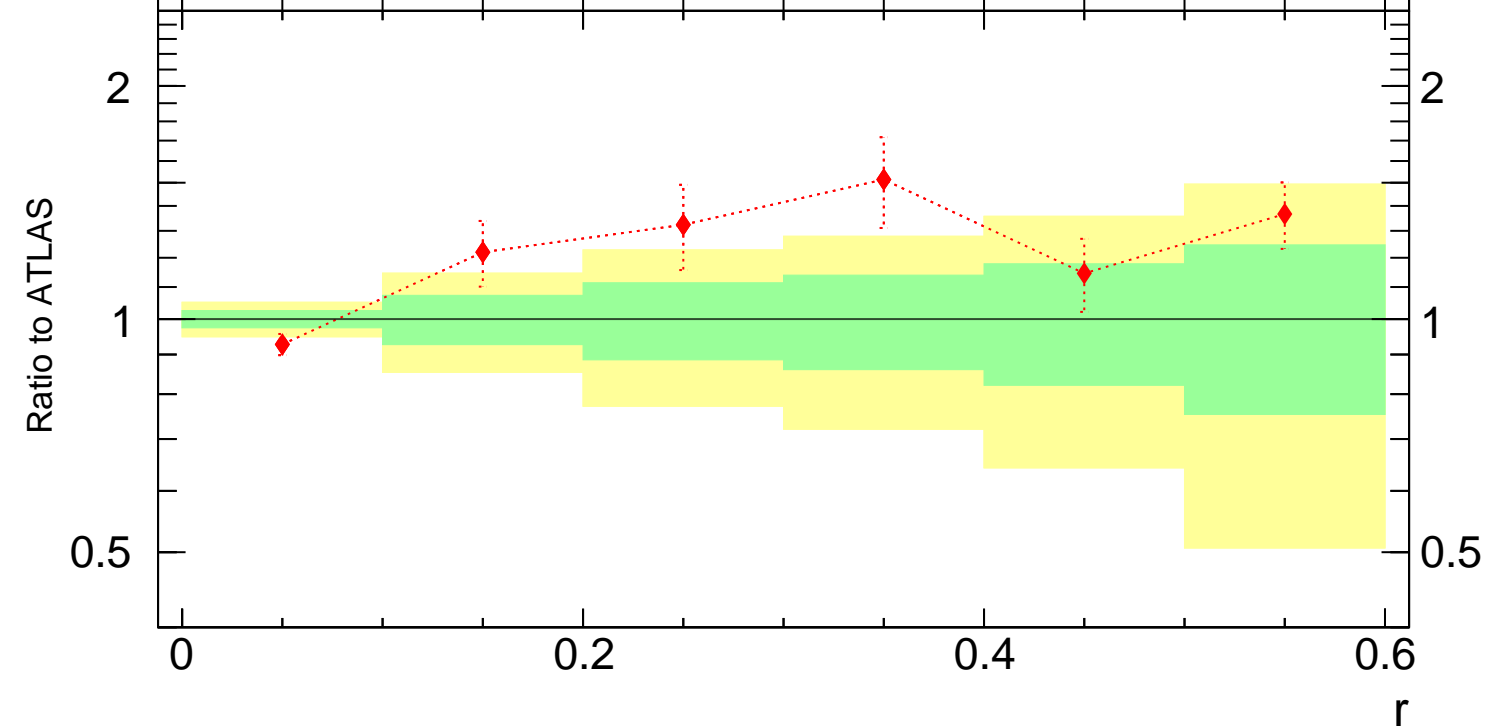

7000 GeV pp

Jets

Rivet 3.1.10, 500k events
mcplots.cern.ch [arXiv:1306.3436]