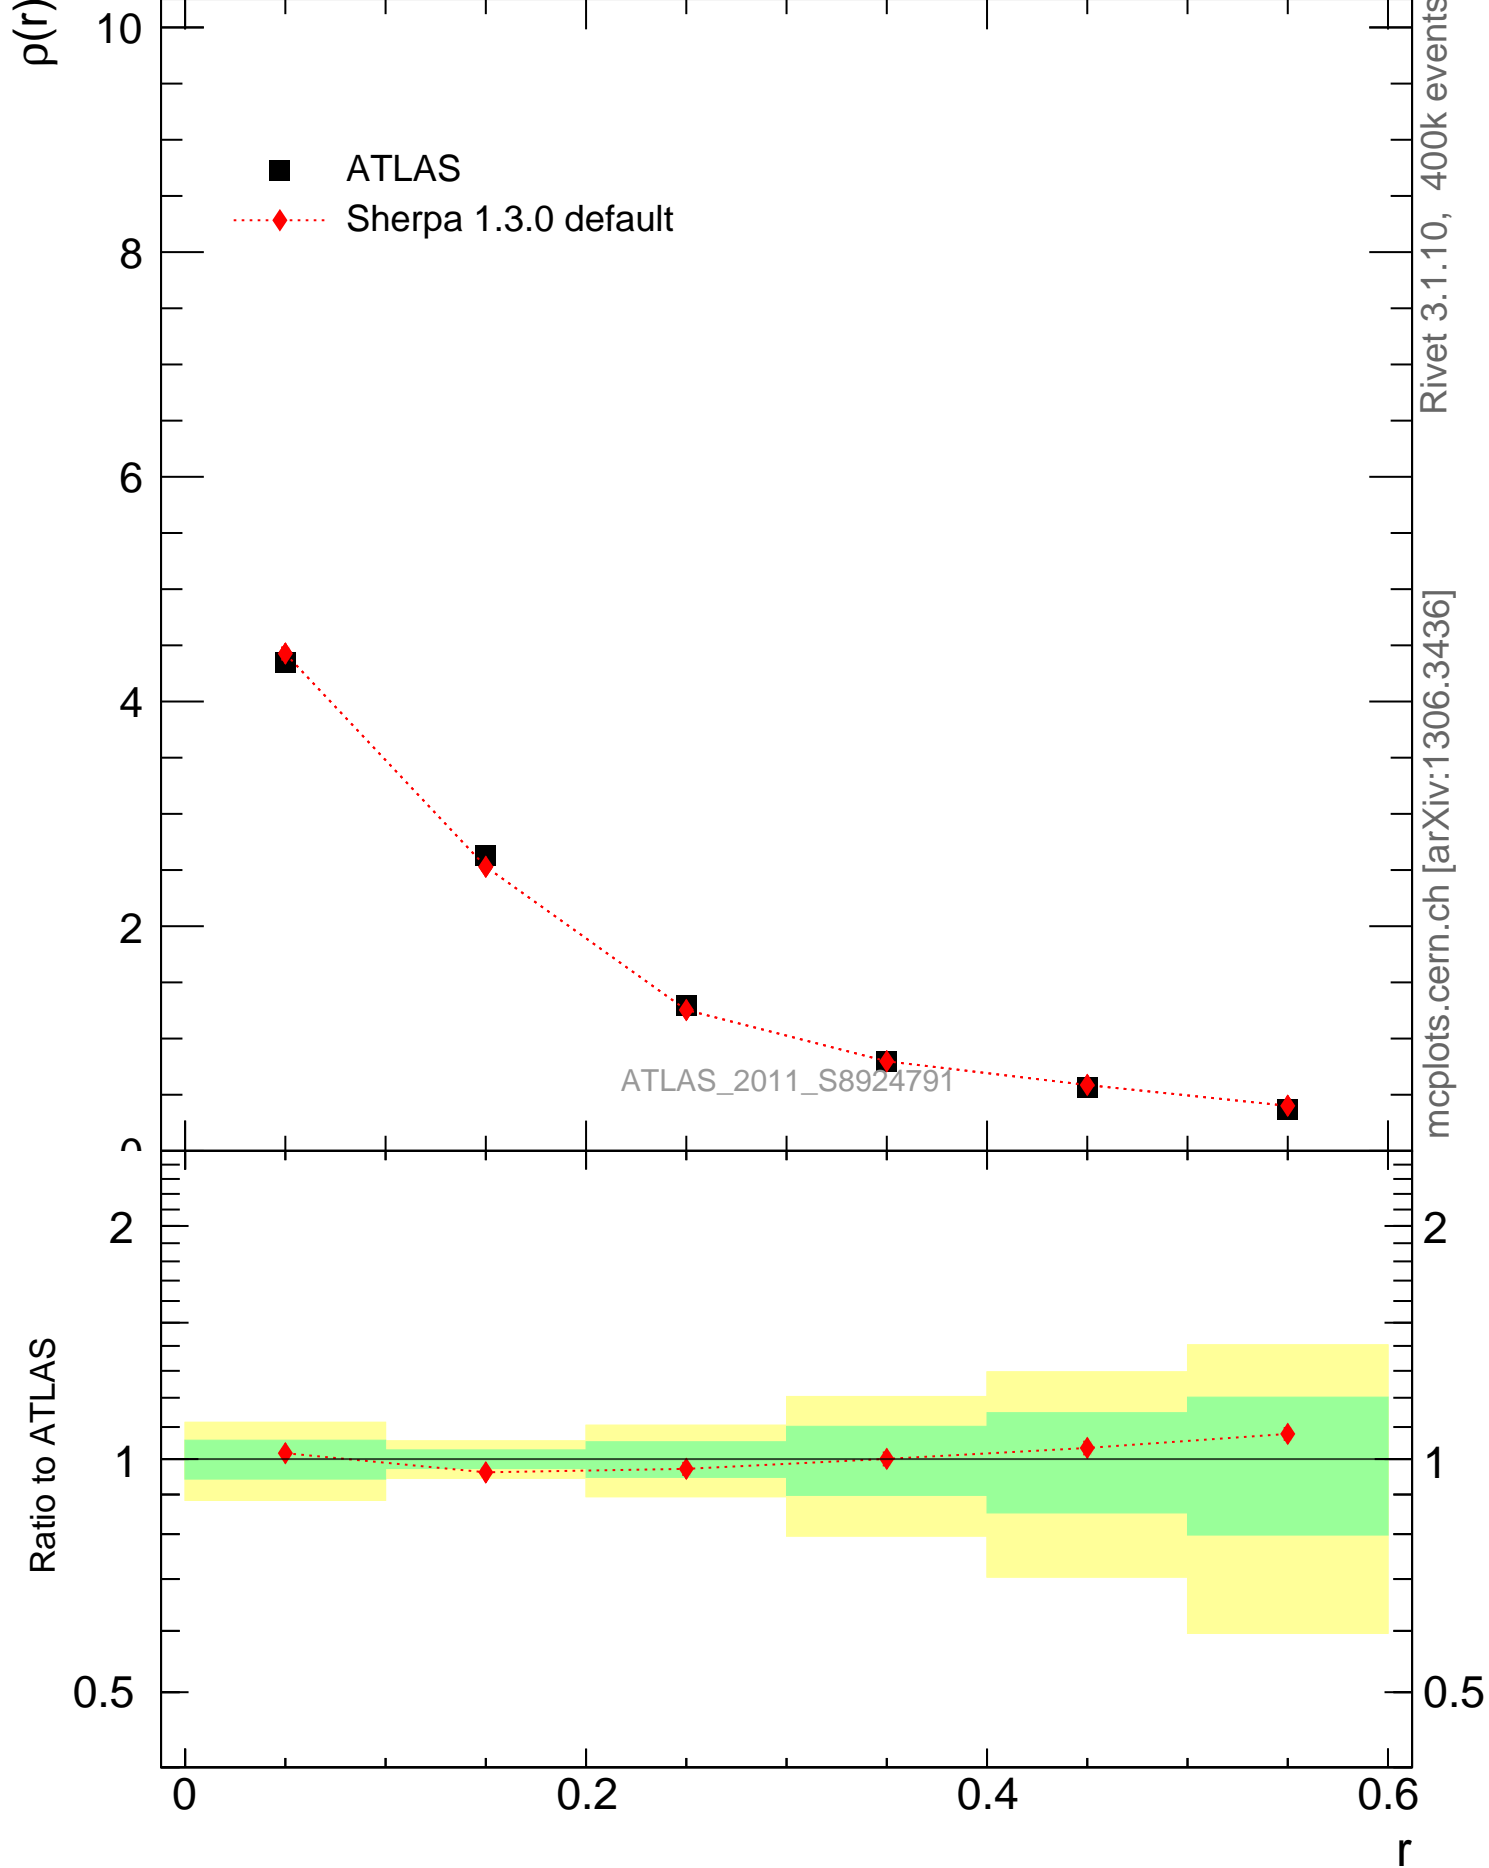

7000 GeV pp

Jets

Rivet 3.1.10, 400k events  
mcplots.cern.ch [arXiv:1306.3436]

ATLAS\_2011\_S8924791