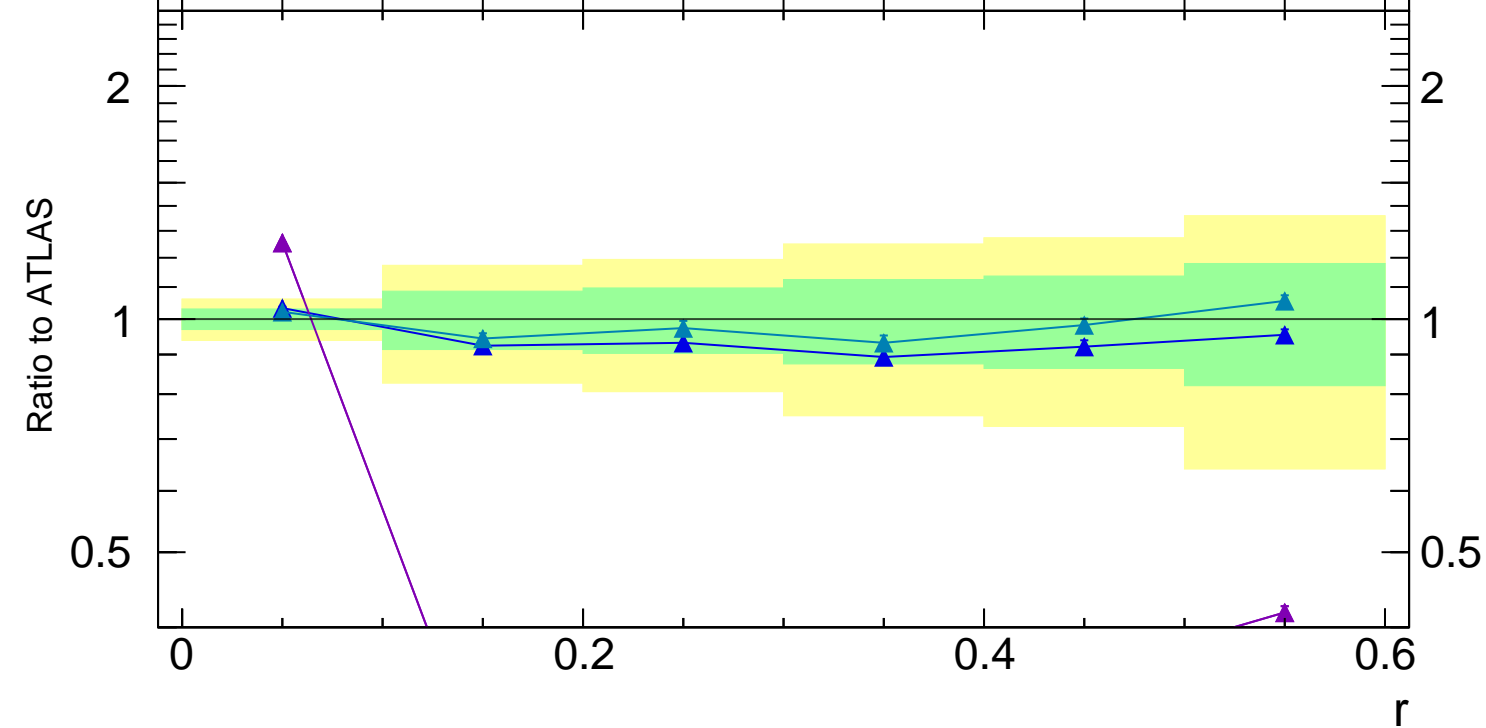

7000 GeV pp

Jets

ATLAS\_2011\_S8924791

Rivet 3.1.10,  $\geq 2.6M$  events  
mcplots.cern.ch [arXiv:1306.3436]