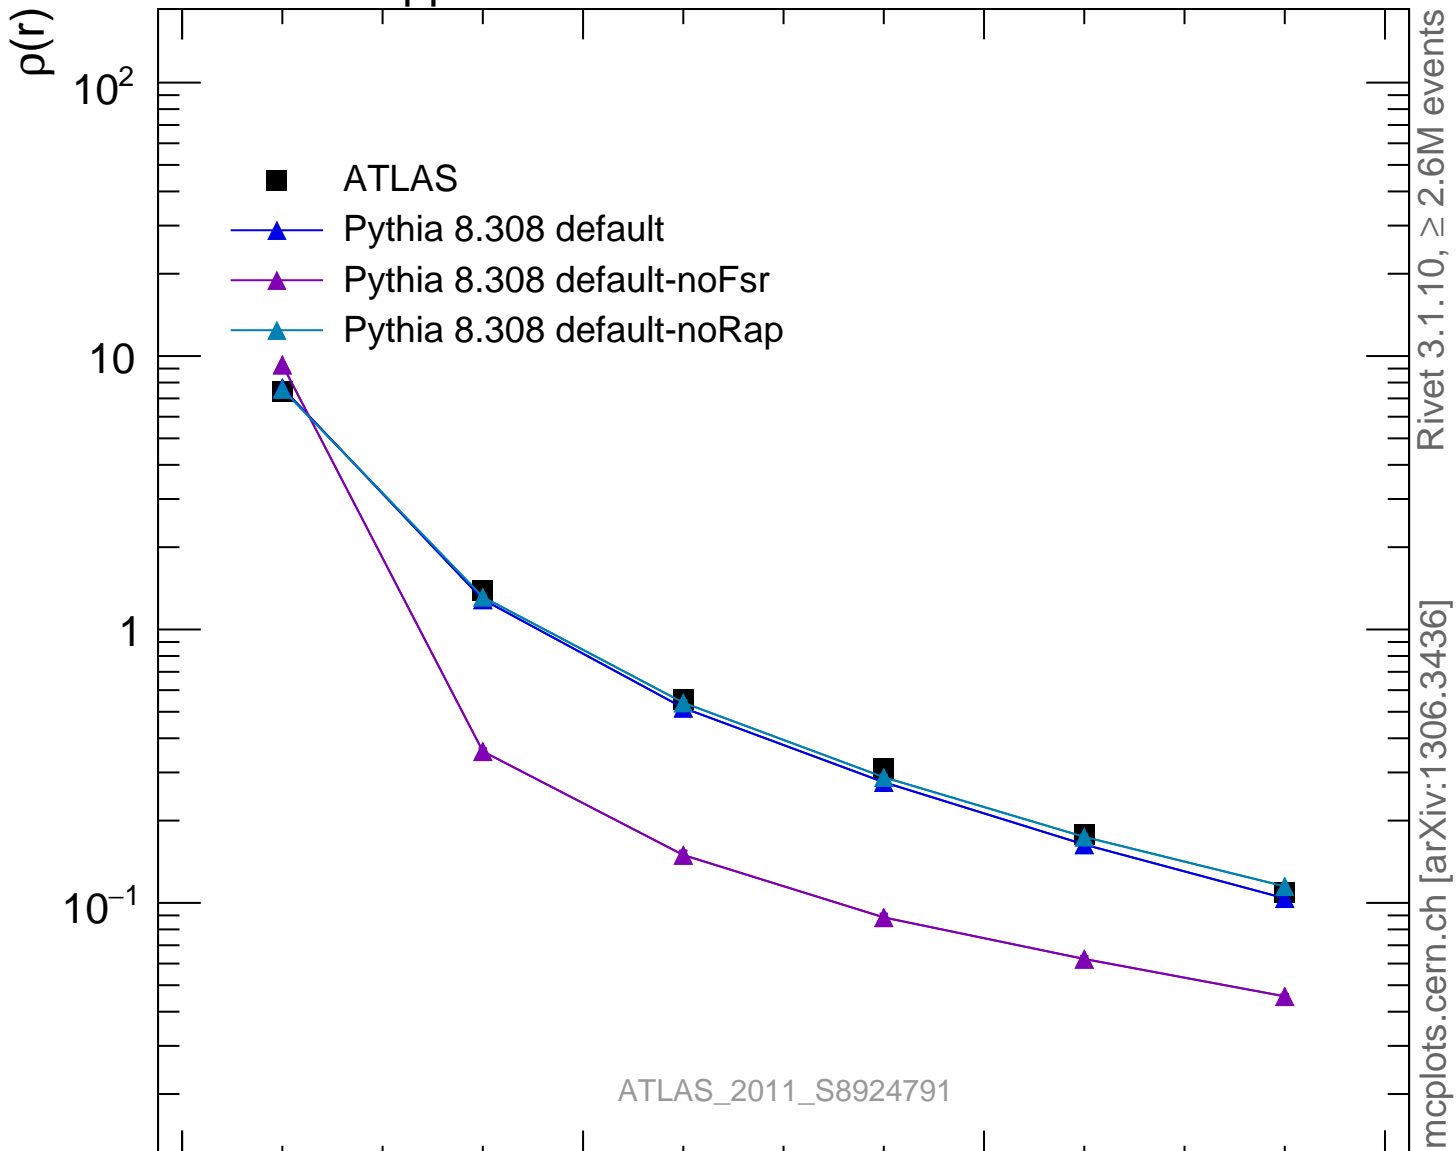

7000 GeV pp

Jets

ATLAS\_2011\_S8924791

Rivet 3.1.10,  $\geq 2.6M$  events  
mcplots.cern.ch [arXiv:1306.3436]