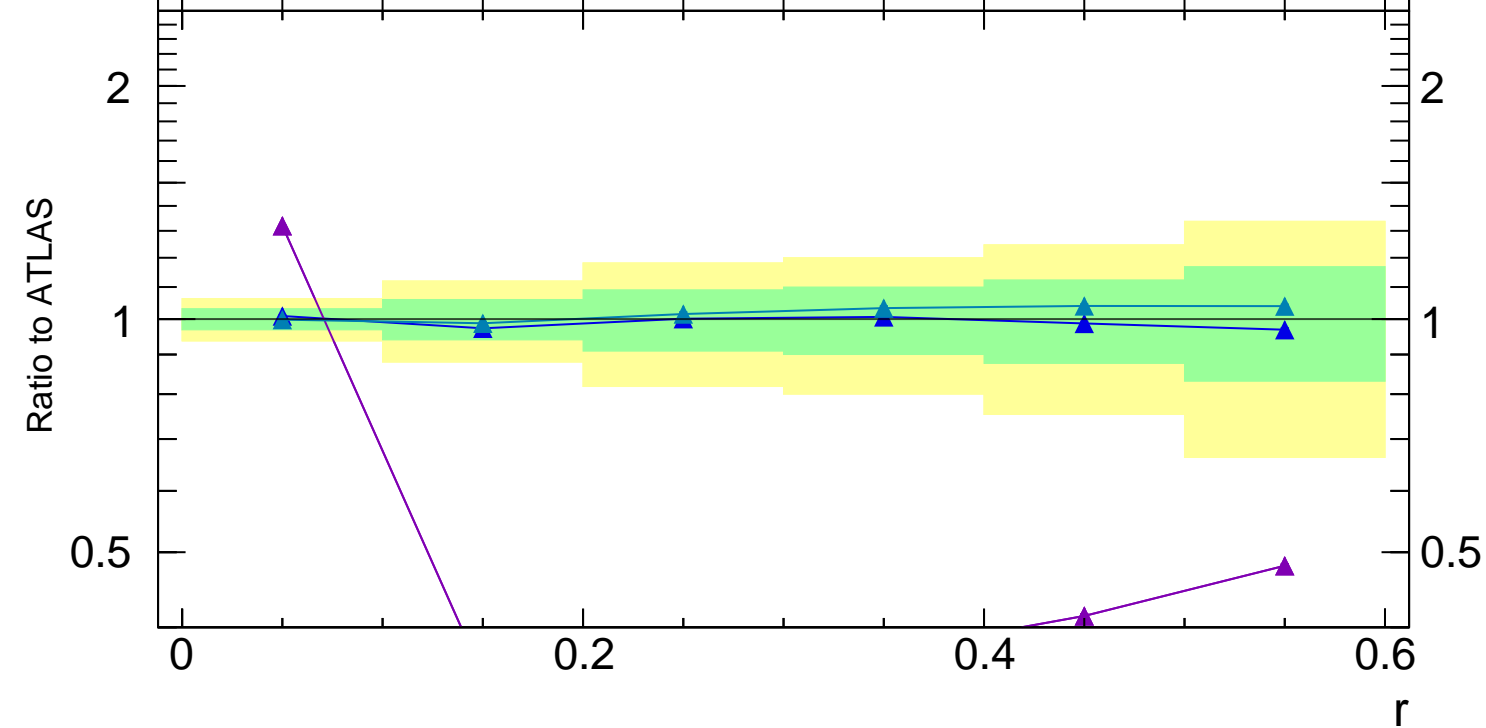

7000 GeV pp

Jets

ATLAS\_2011\_S8924791

Rivet 3.1.10,  $\geq 2.6M$  events  
mcplots.cern.ch [arXiv:1306.3436]