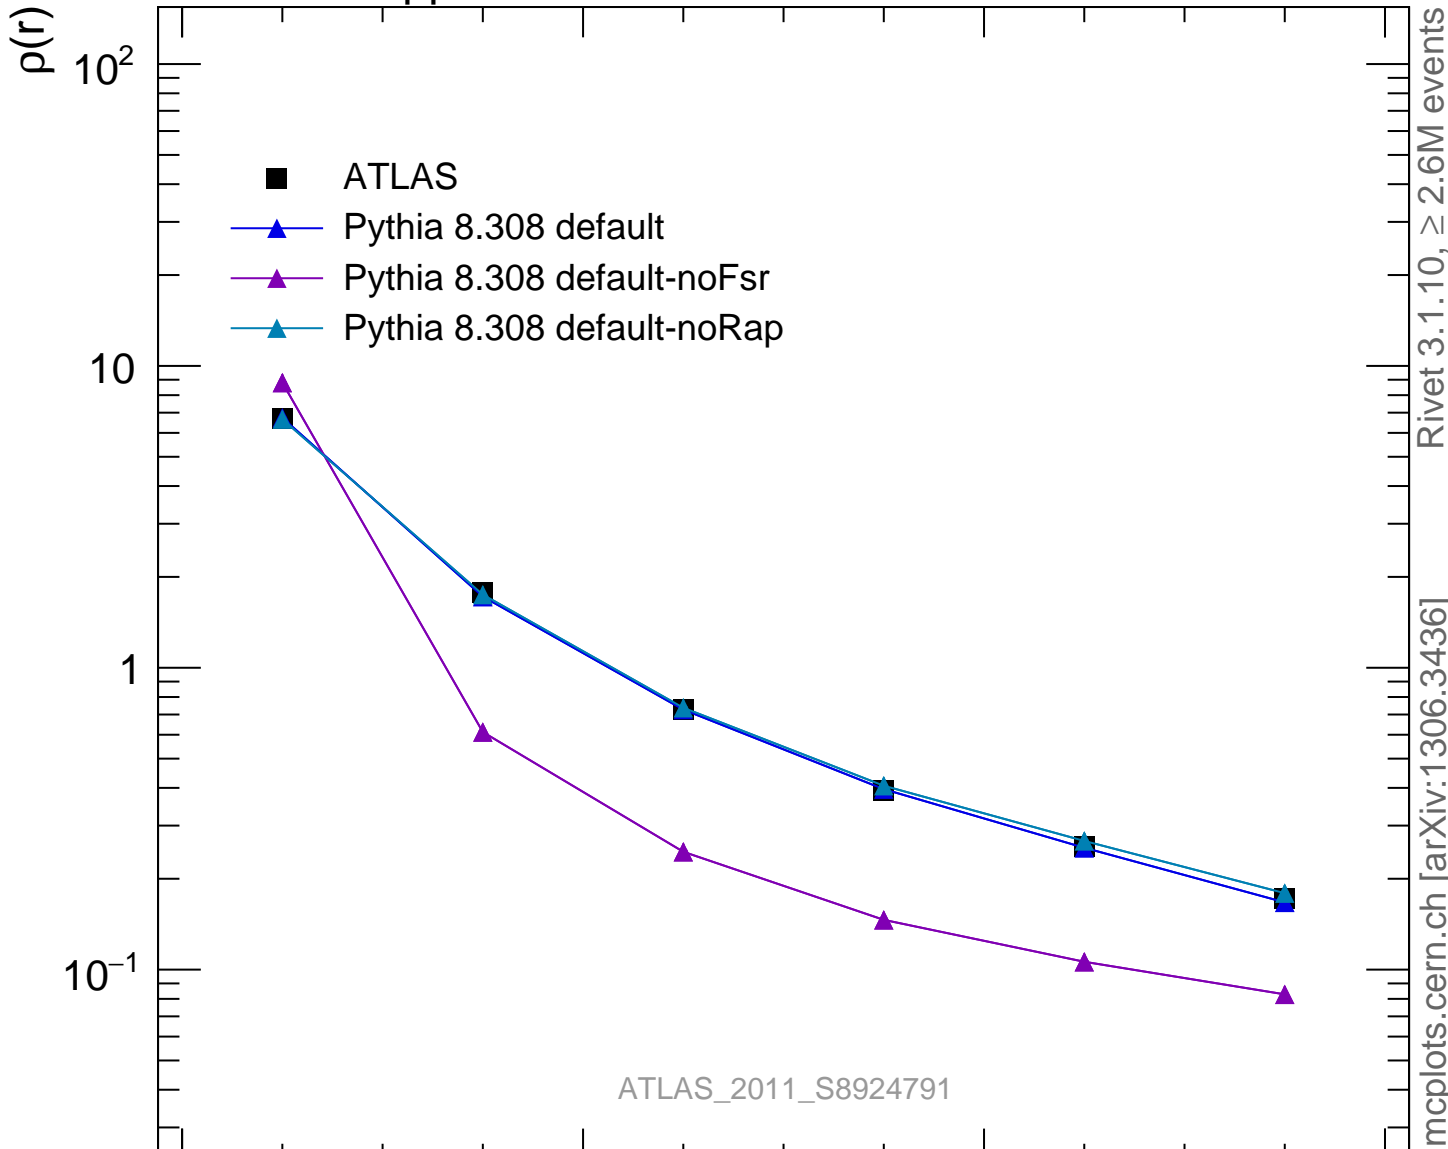

7000 GeV pp

Jets

ATLAS\_2011\_S8924791

Rivet 3.1.10,  $\geq 2.6M$  events  
mcplots.cern.ch [arXiv:1306.3436]