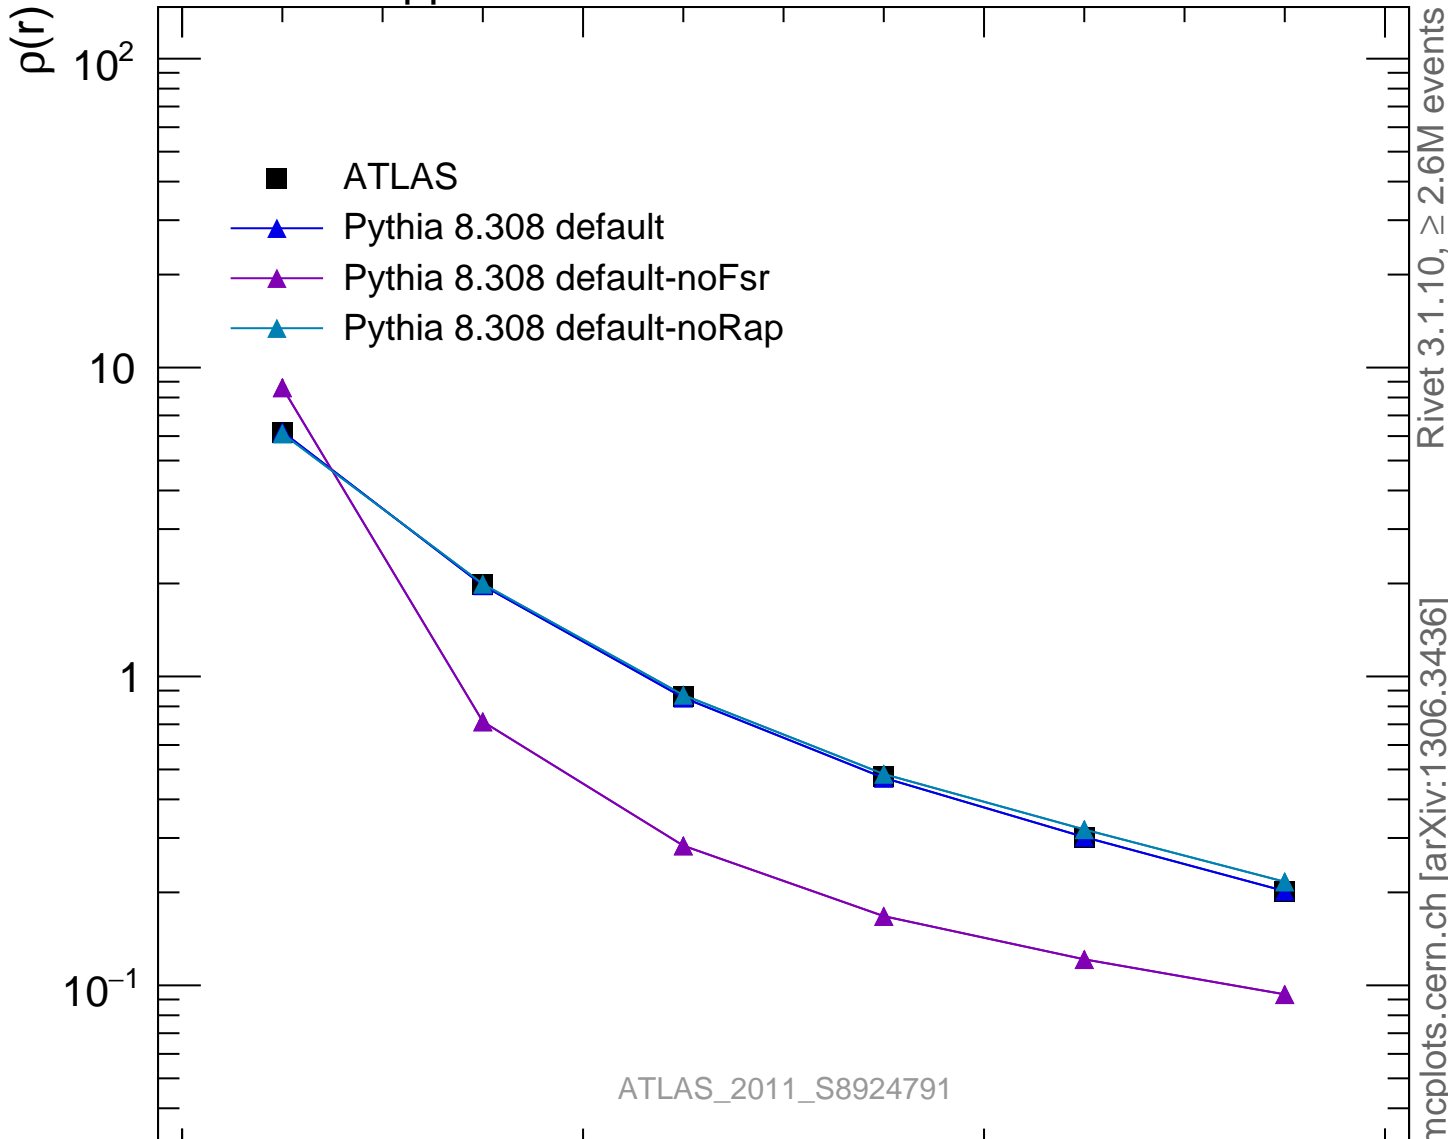

7000 GeV pp

Jets

ATLAS\_2011\_S8924791

Rivet 3.1.10,  $\geq 2.6M$  events  
mcplots.cern.ch [arXiv:1306.3436]