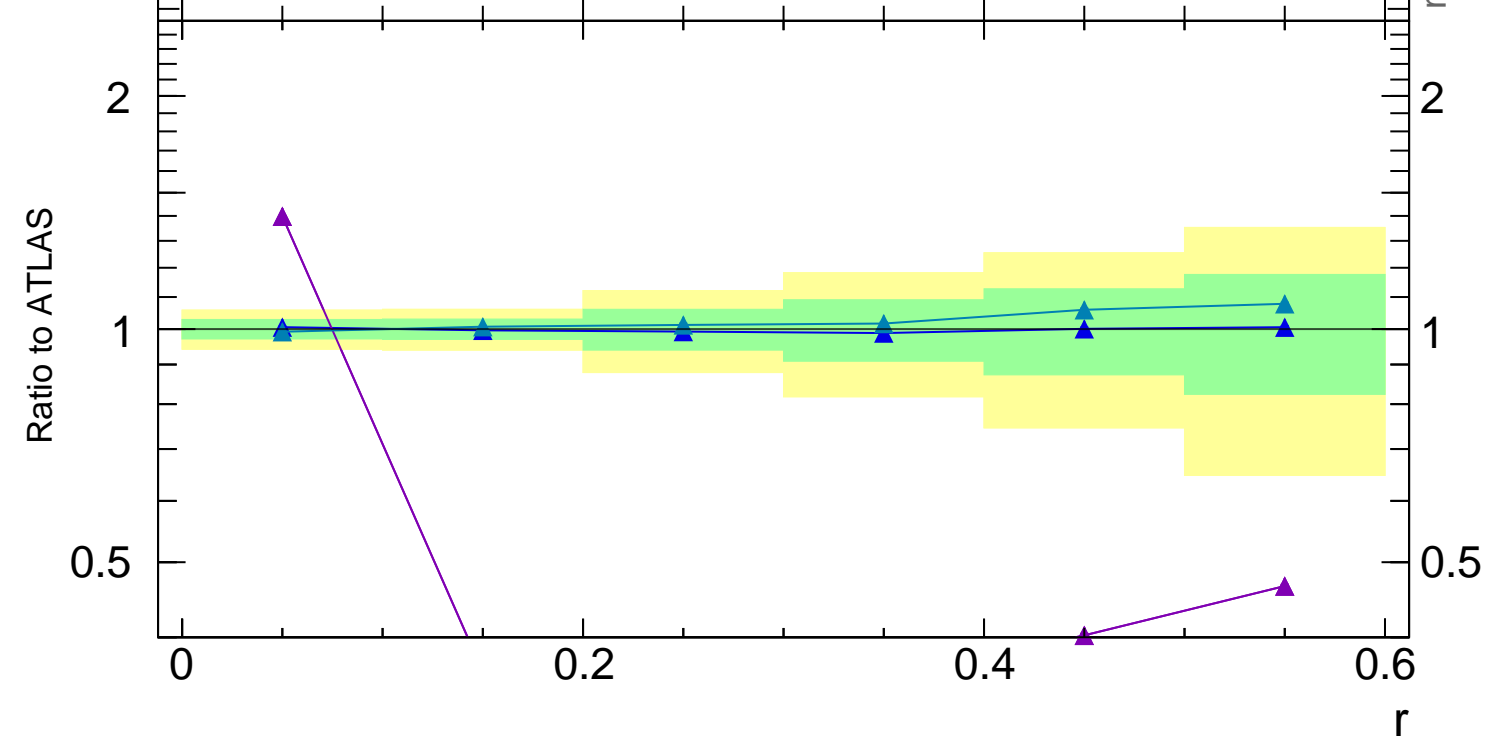

7000 GeV pp

Jets

ATLAS\_2011\_S8924791

Rivet 3.1.10,  $\geq 2.6M$  events  
mcplots.cern.ch [arXiv:1306.3436]