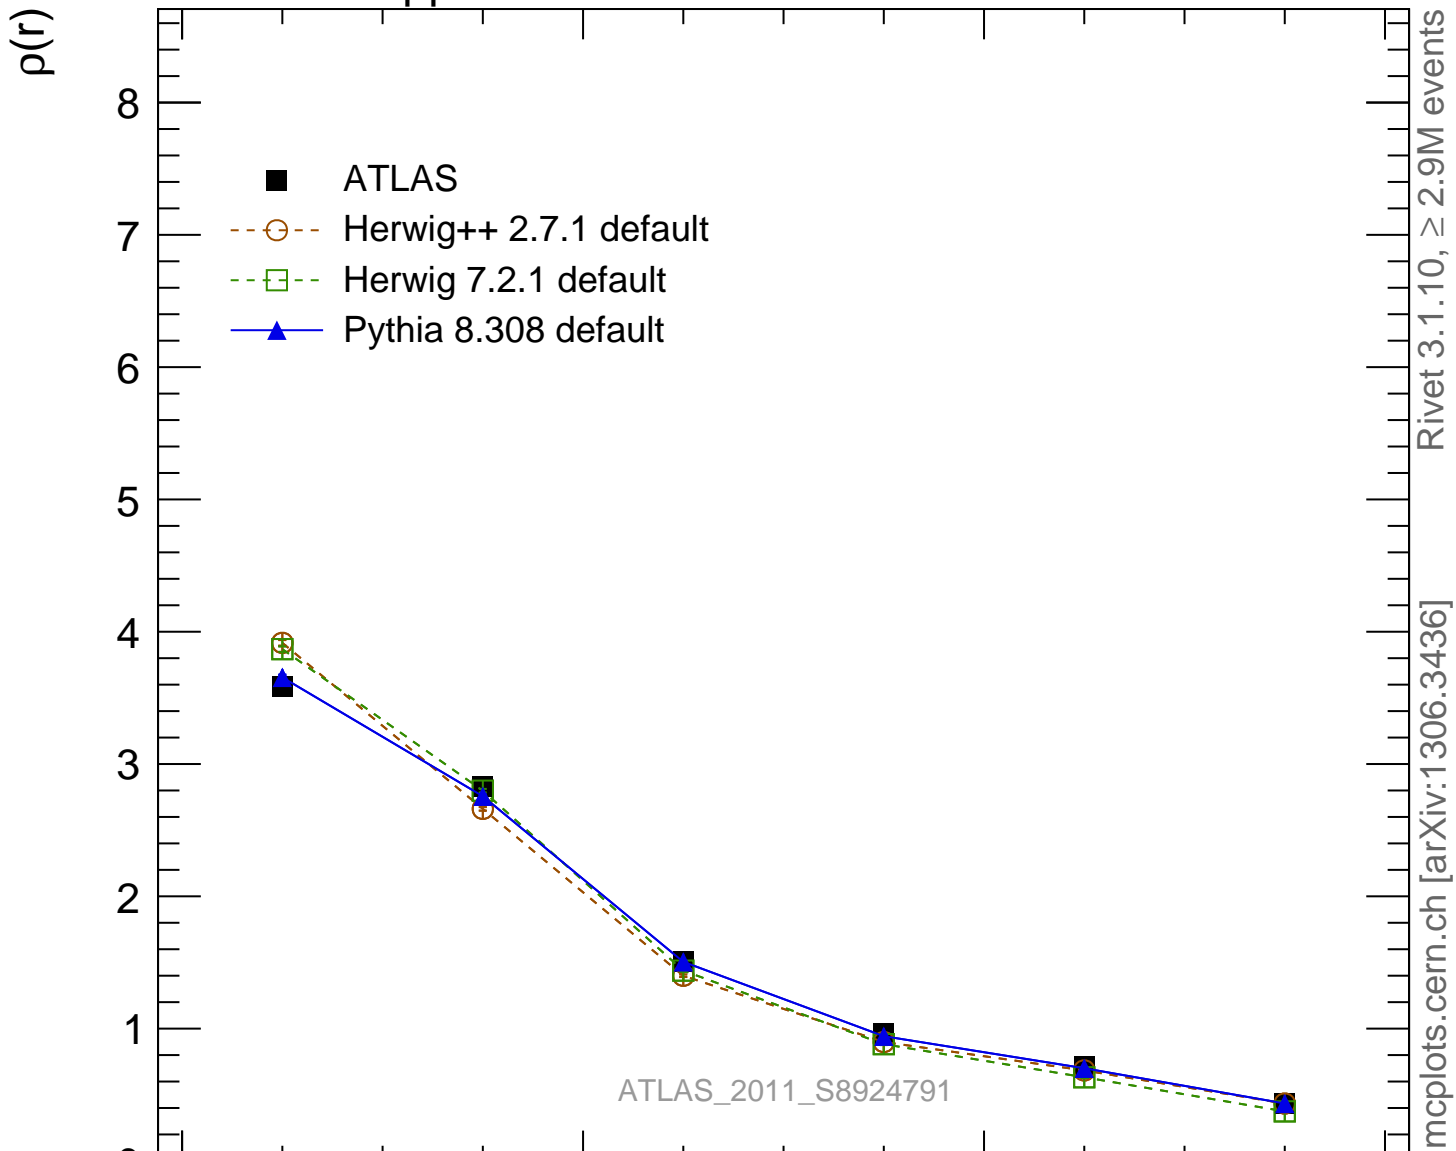

7000 GeV pp

Jets

Rivet 3.1.10, $\geq 2.9M$ events
mcplots.cern.ch [arXiv:1306.3436]