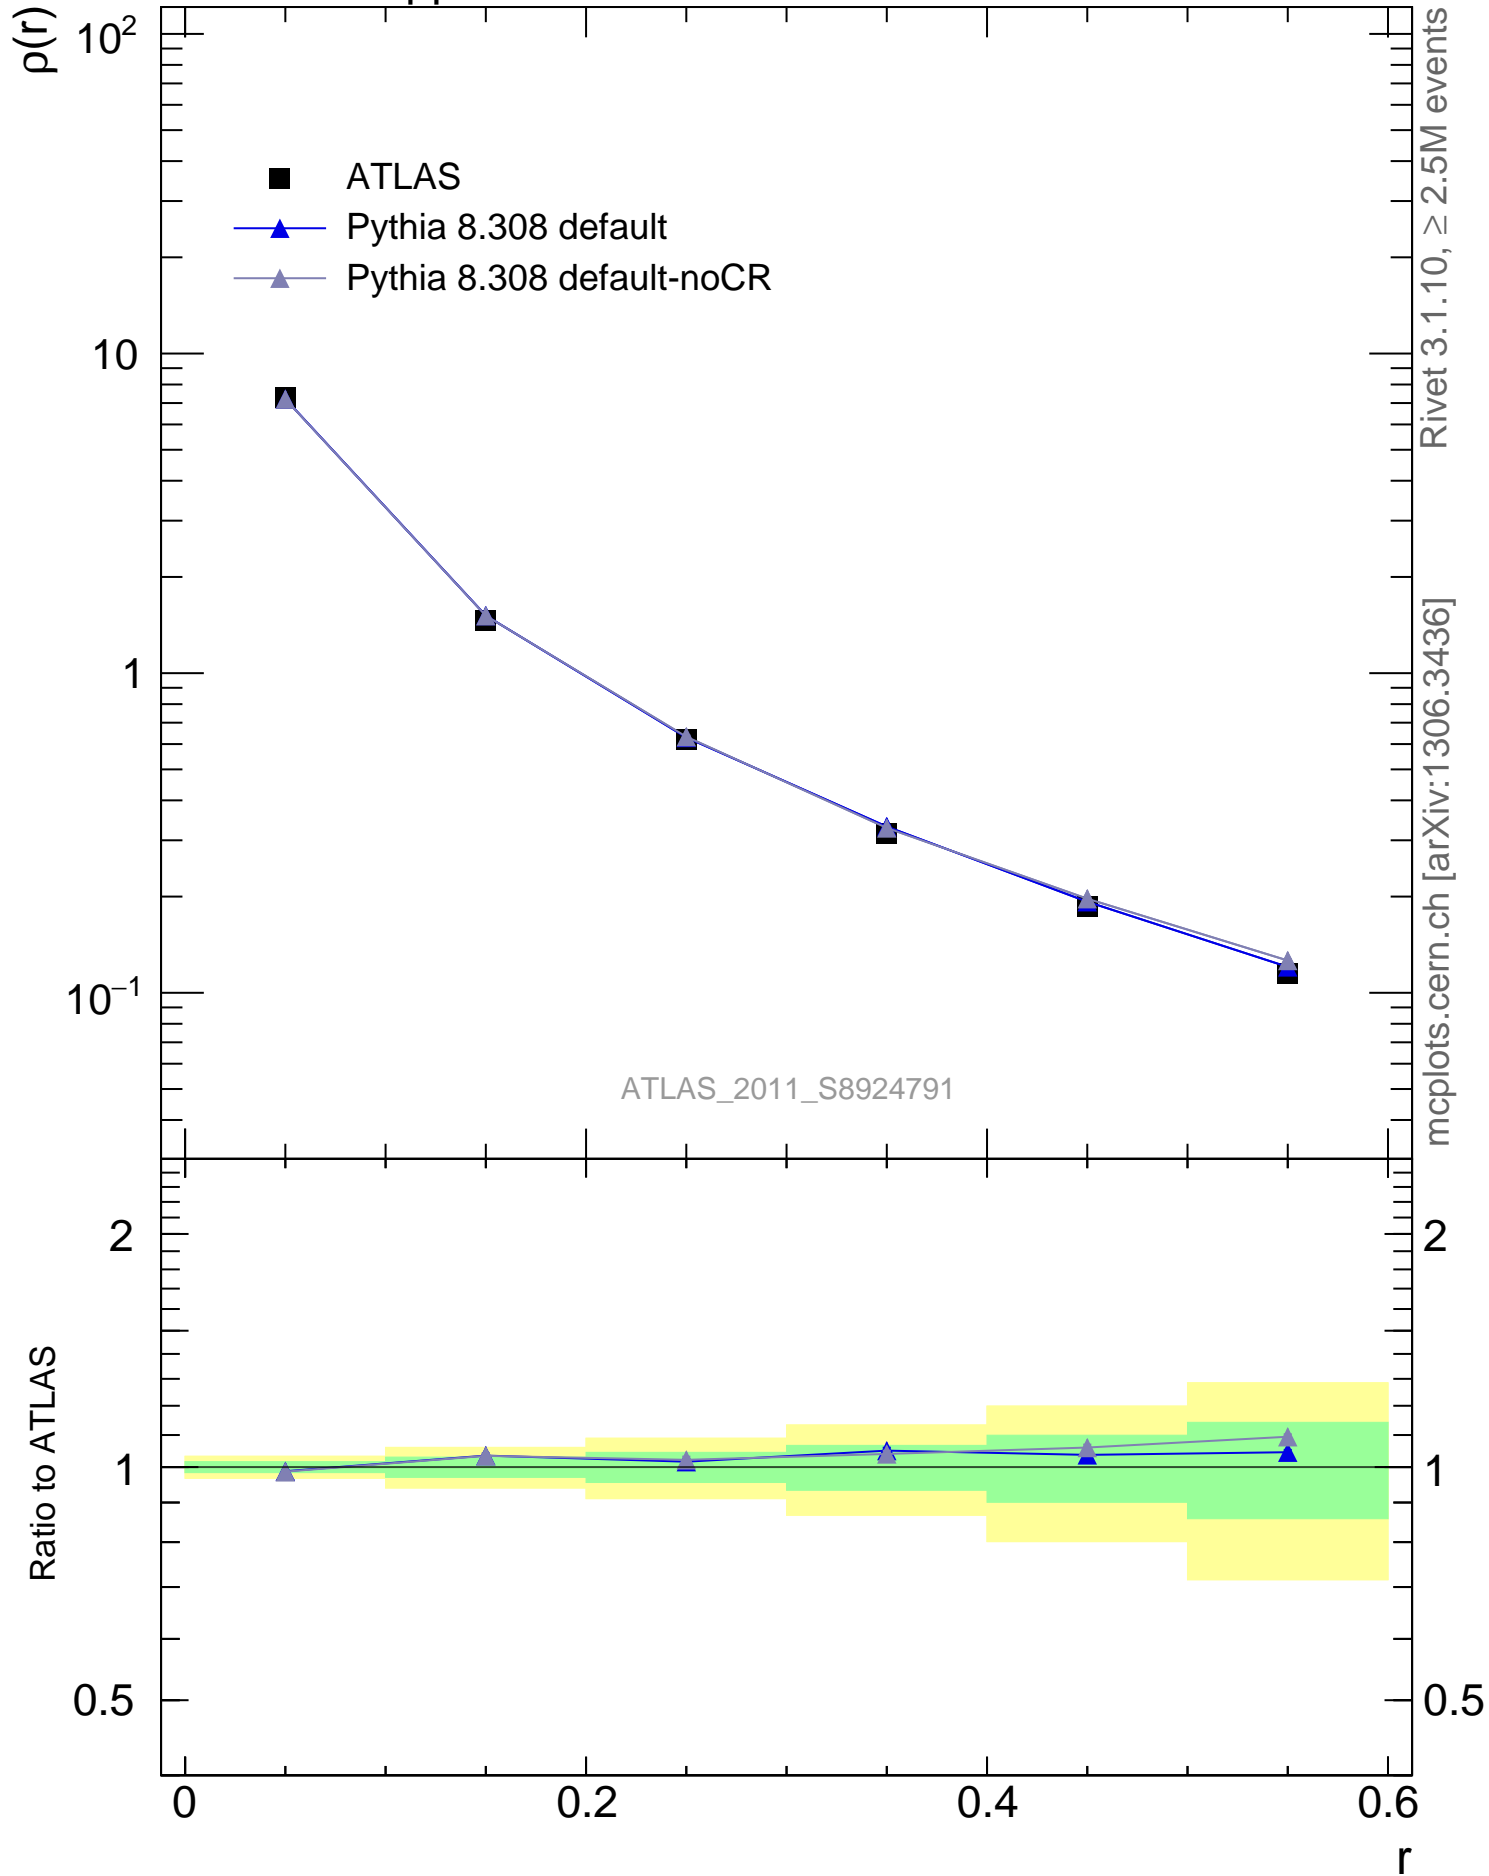

7000 GeV pp

Jets

Rivet 3.1.10, $\geq 2.5M$ events

mcplots.cern.ch [arXiv:1306.3436]

ATLAS_2011_S8924791

Ratio to ATLAS

2

1

0.5

r