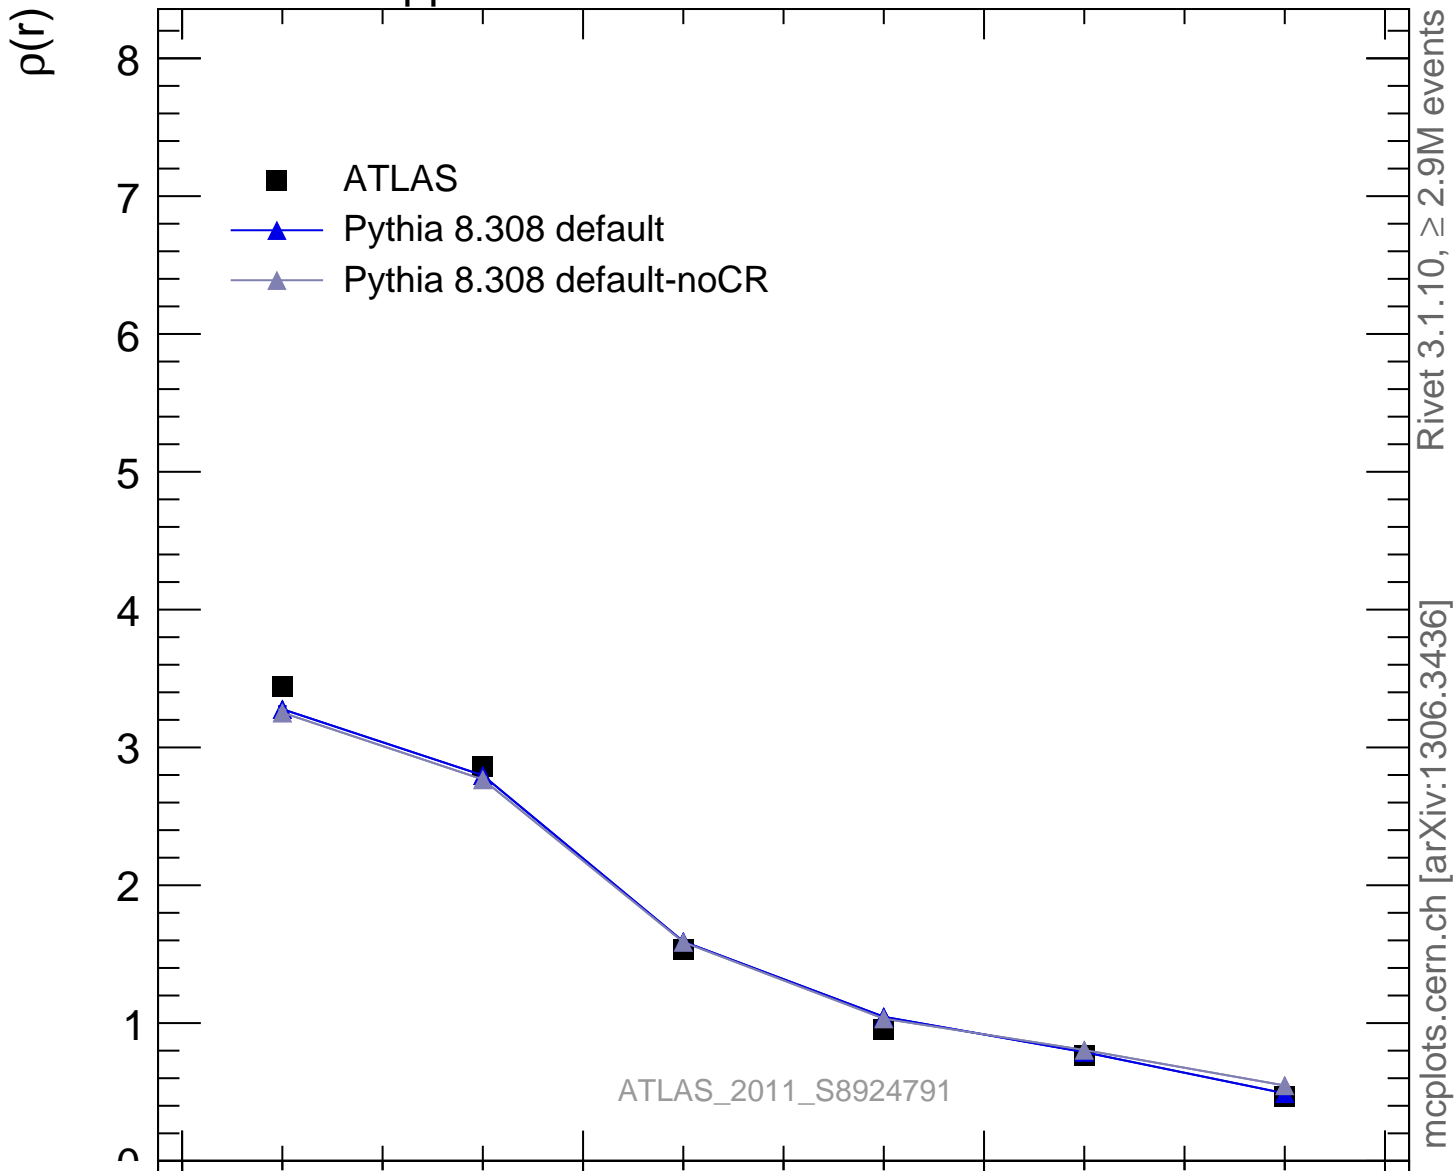

7000 GeV pp

Jets

Rivet 3.1.10,  $\geq 2.9M$  events  
mcplots.cern.ch [arXiv:1306.3436]