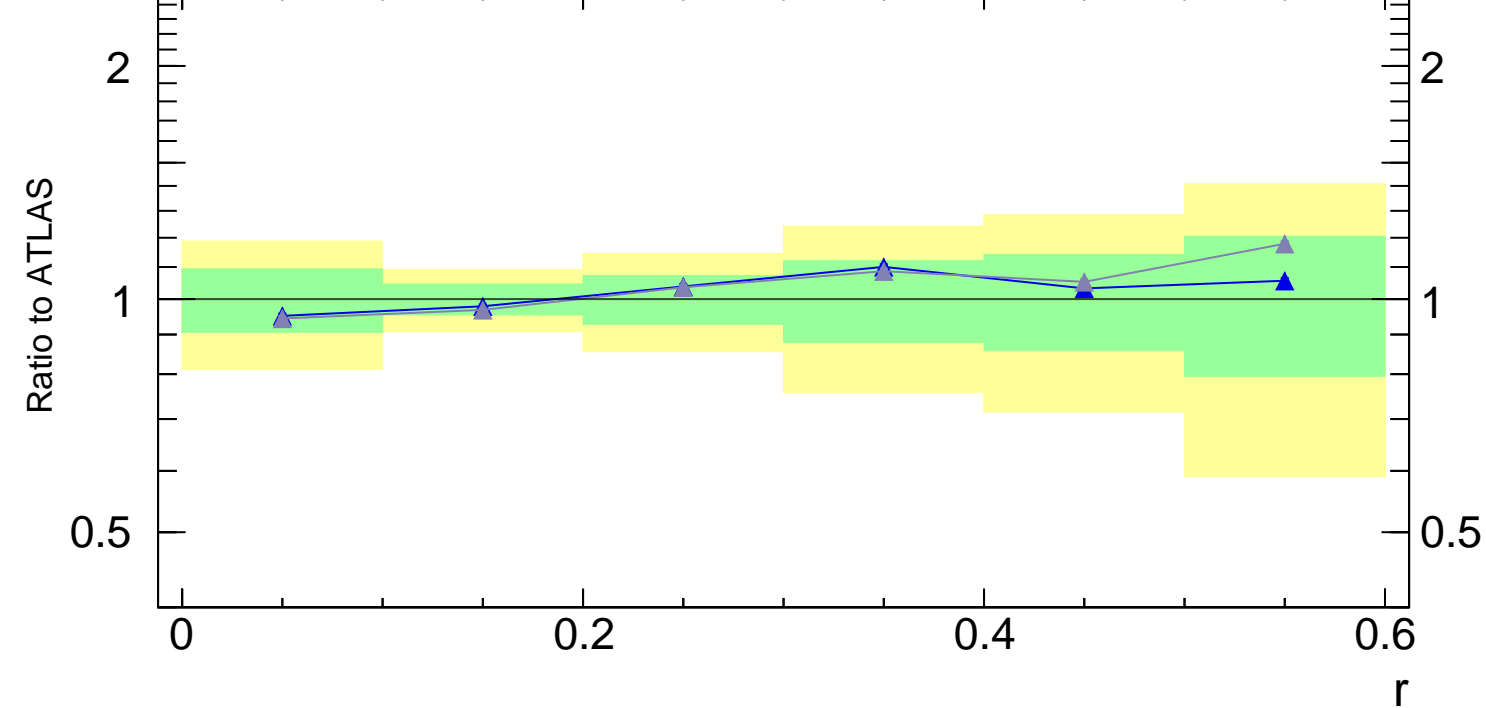

7000 GeV pp

Jets

Rivet 3.1.10,  $\geq 2.9M$  events  
mcplots.cern.ch [arXiv:1306.3436]