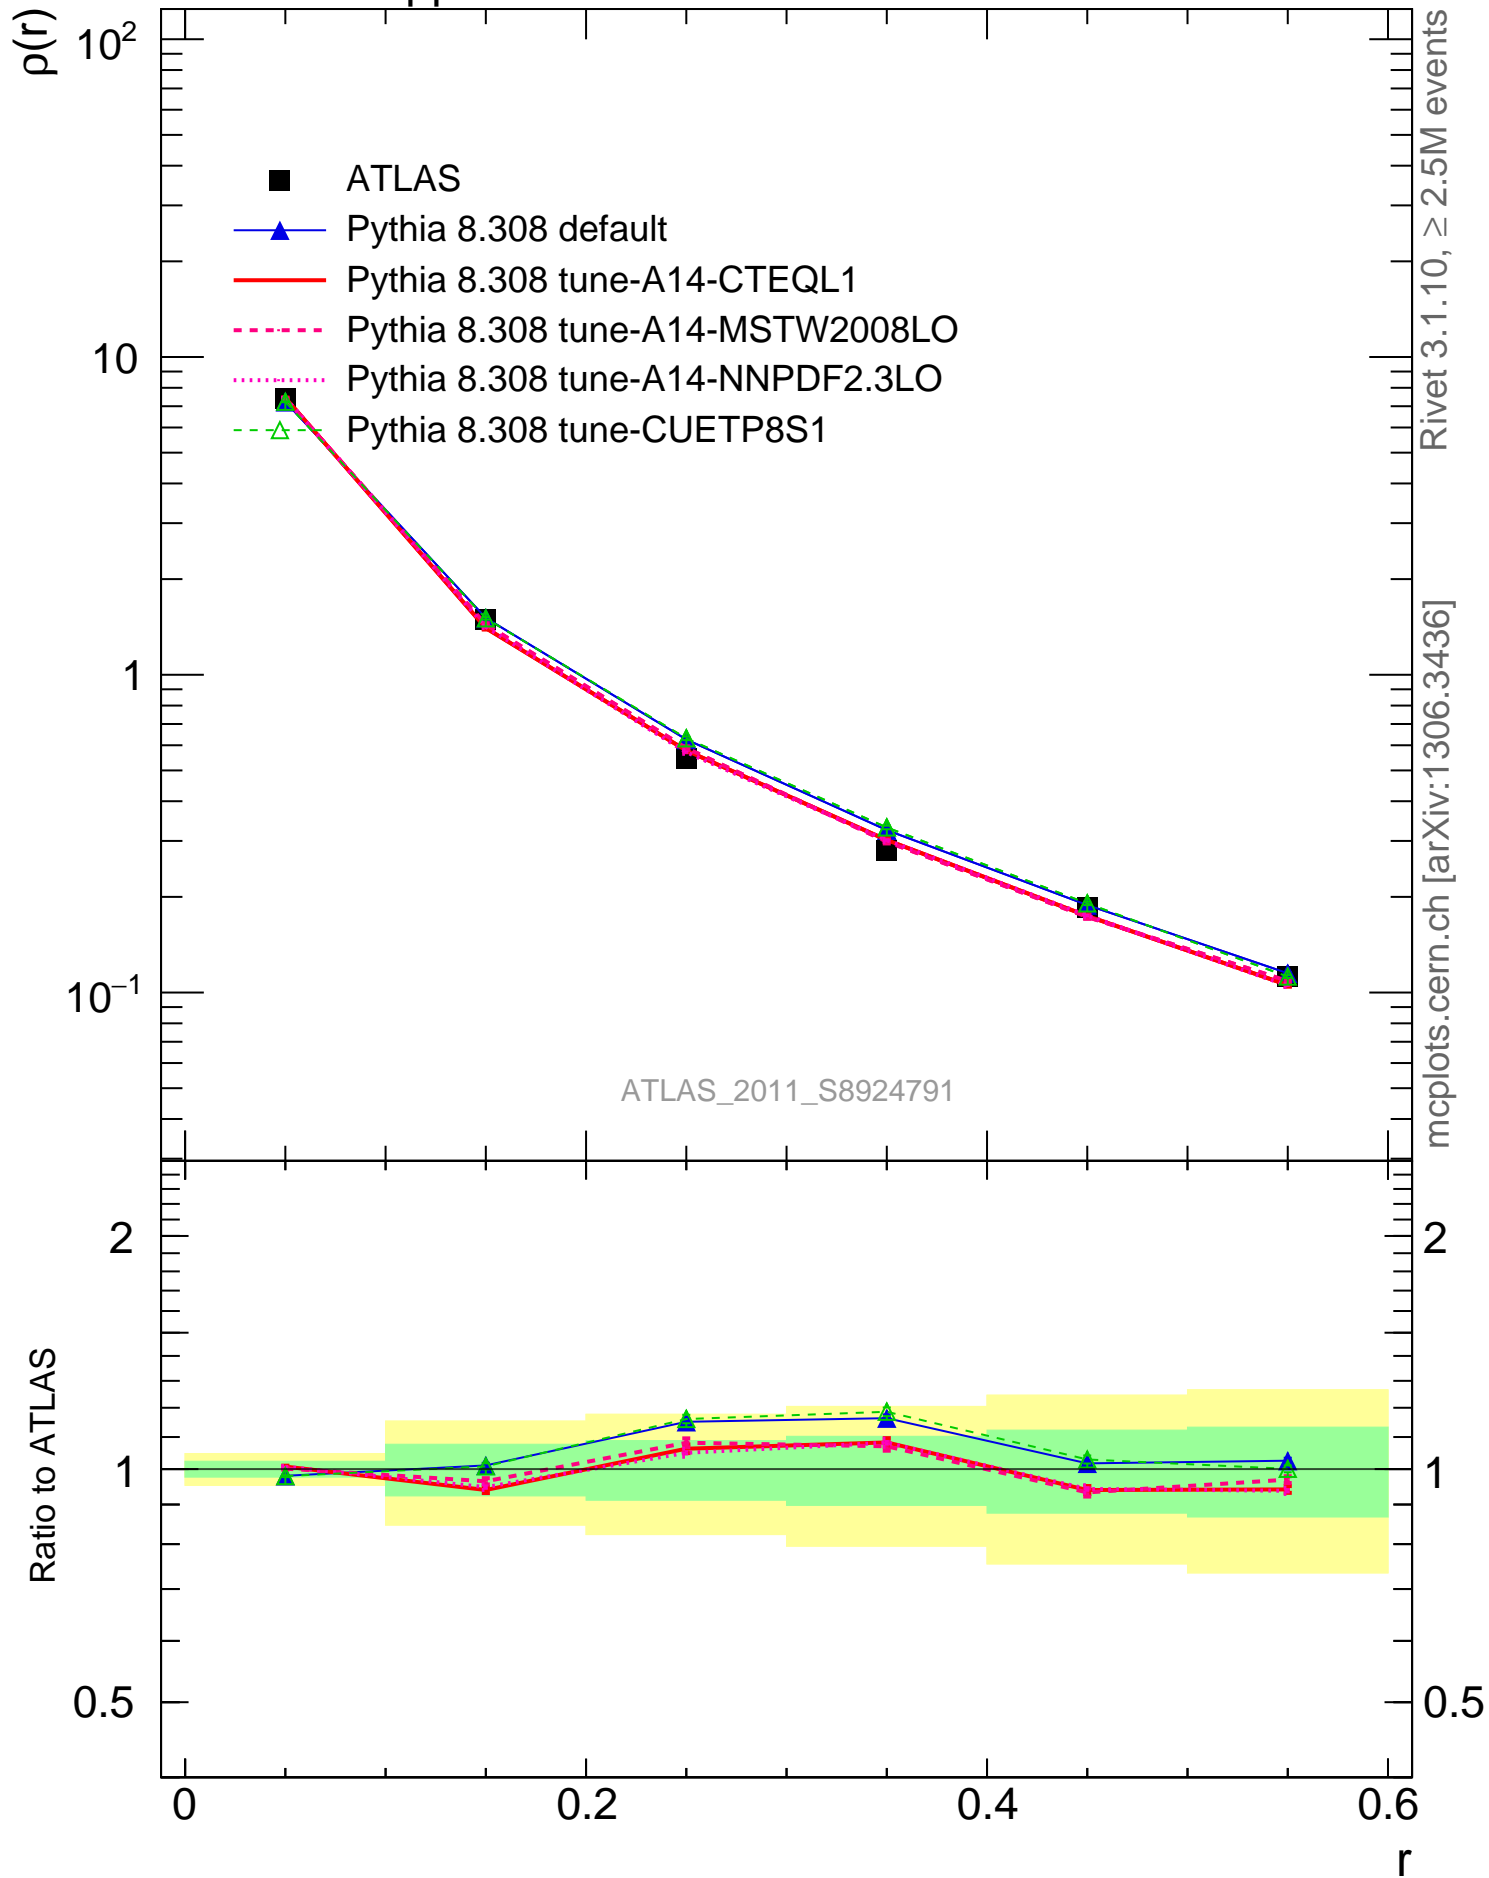

7000 GeV pp

Jets

Rivet 3.1.10,  $\geq 2.5M$  events

mcplots.cern.ch [arXiv:1306.3436]