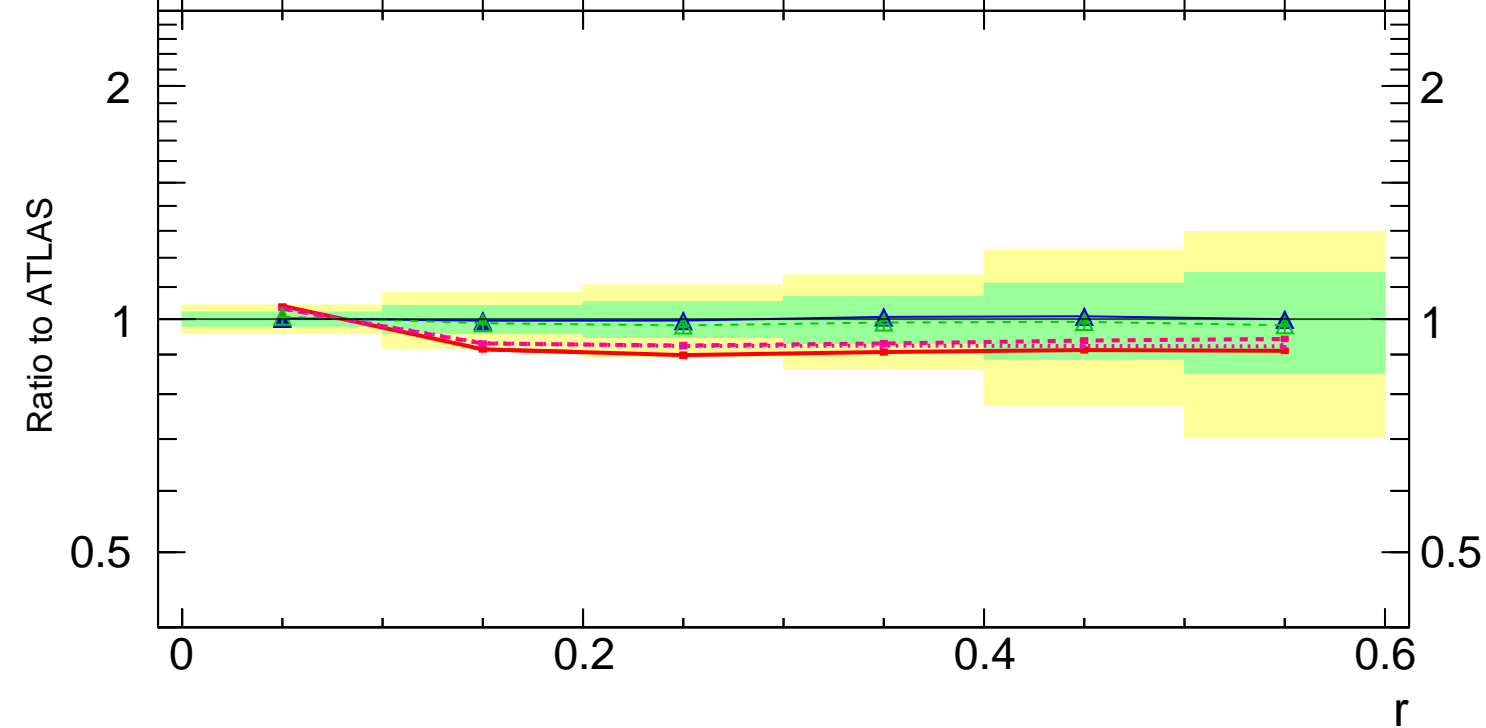

7000 GeV pp

Jets

ATLAS\_2011\_S8924791

Rivet 3.1.10,  $\geq 2.9M$  events  
mcplots.cern.ch [arXiv:1306.3436]