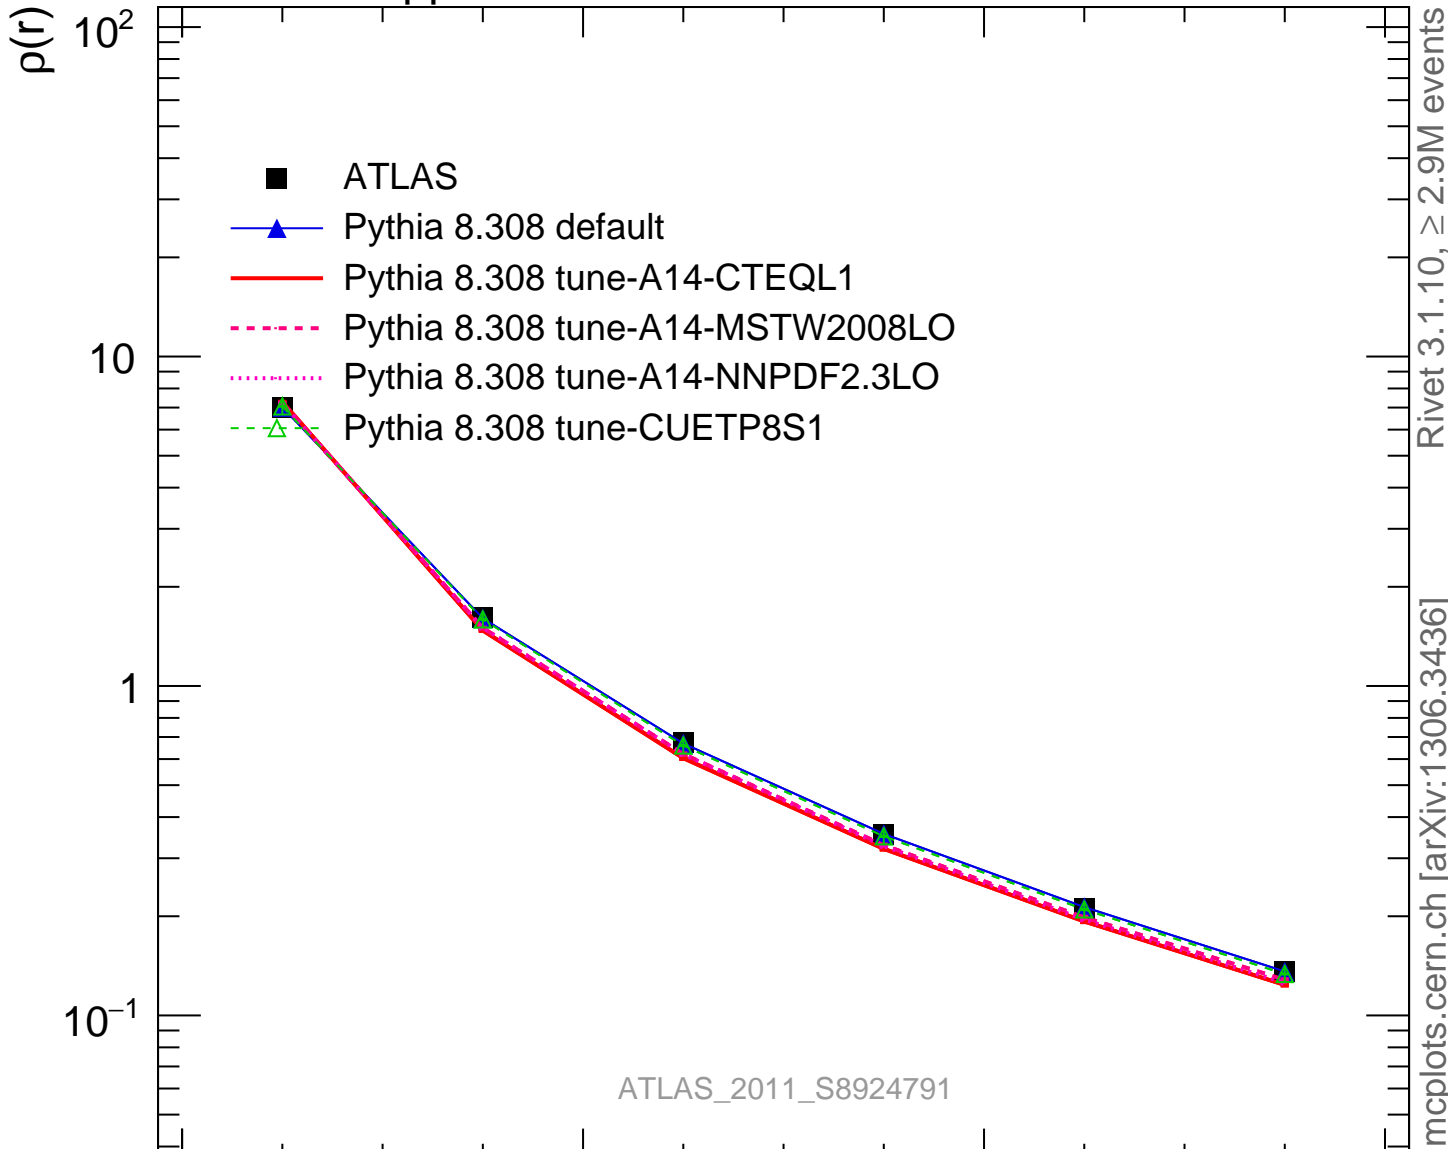

7000 GeV pp

Jets

ATLAS\_2011\_S8924791

Rivet 3.1.10,  $\geq 2.9M$  events  
mcplots.cern.ch [arXiv:1306.3436]