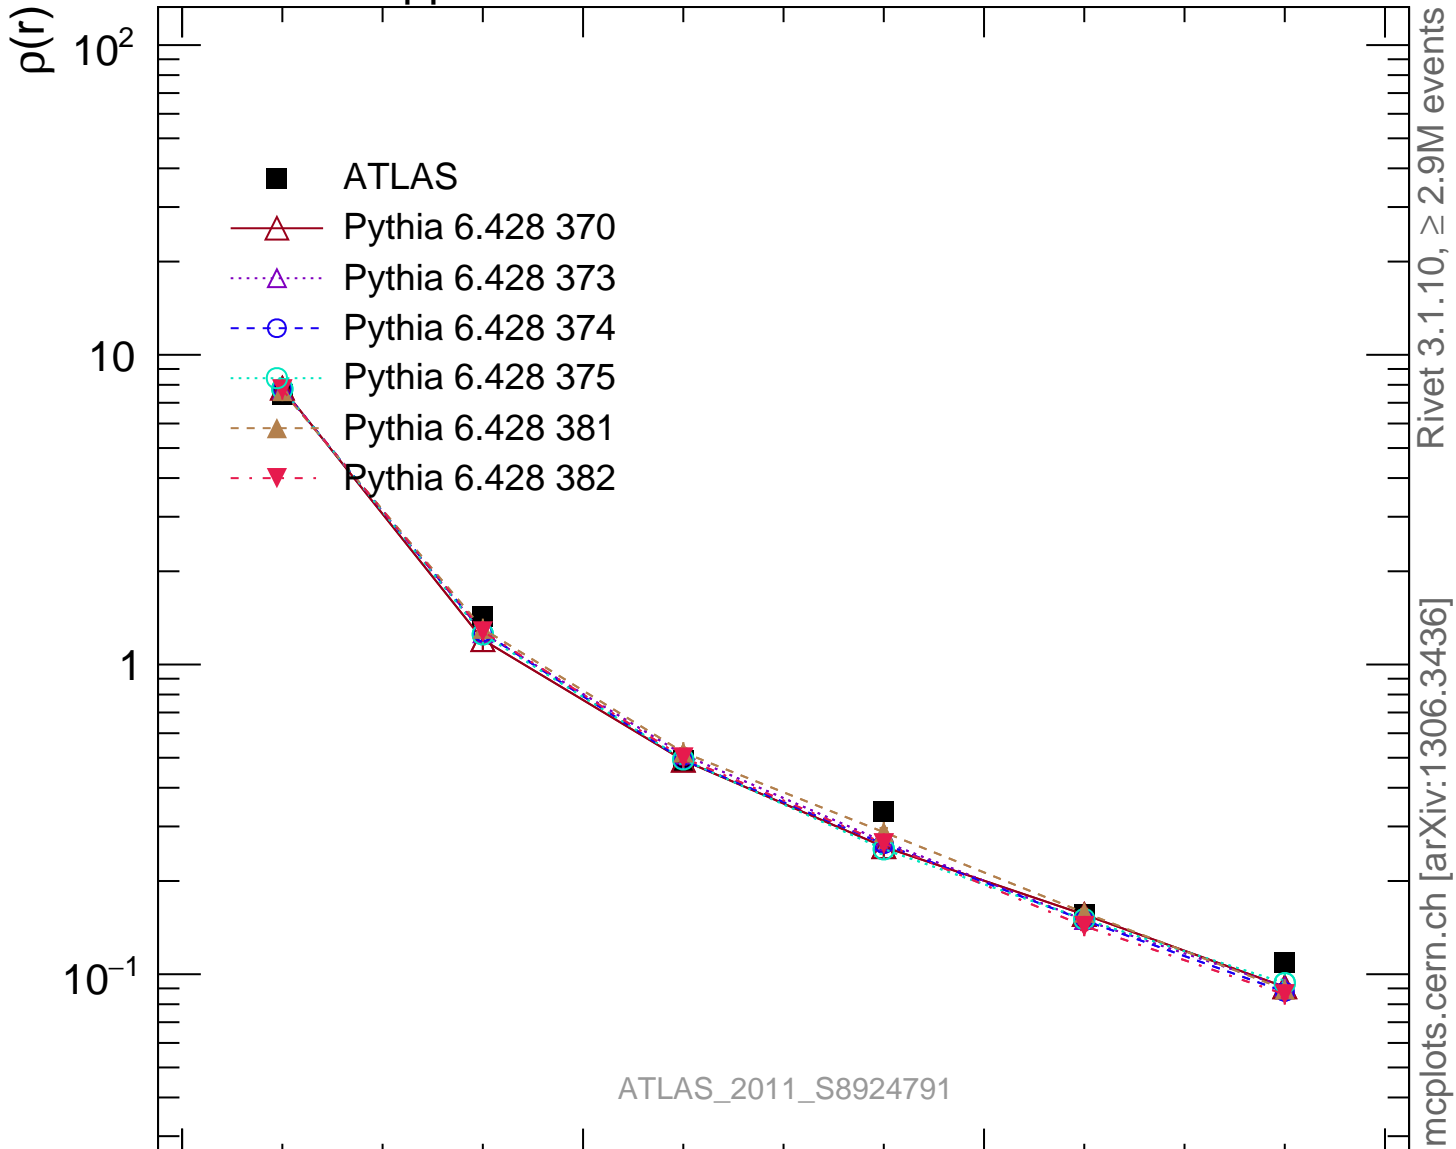

7000 GeV pp

Jets

Rivet 3.1.10,  $\geq 2.9M$  events

mcplots.cern.ch [arXiv:1306.3436]