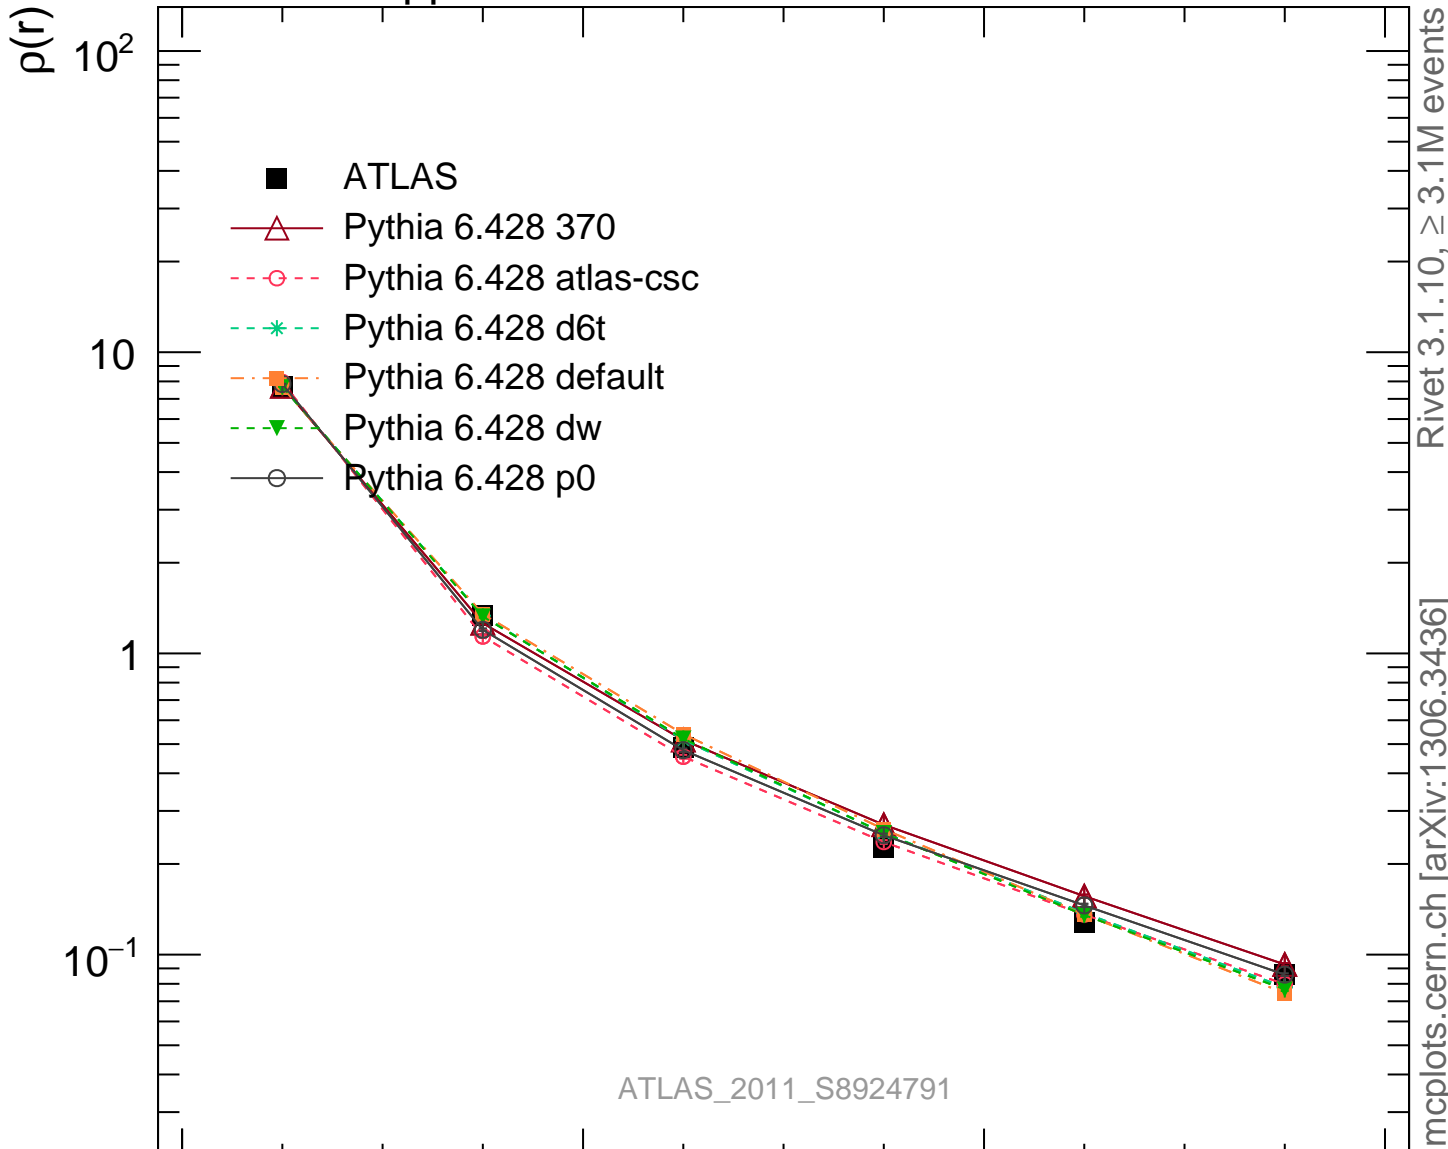

7000 GeV pp

Jets

Rivet 3.1.10, $\geq 3.1M$ events
mcplots.cern.ch [arXiv:1306.3436]