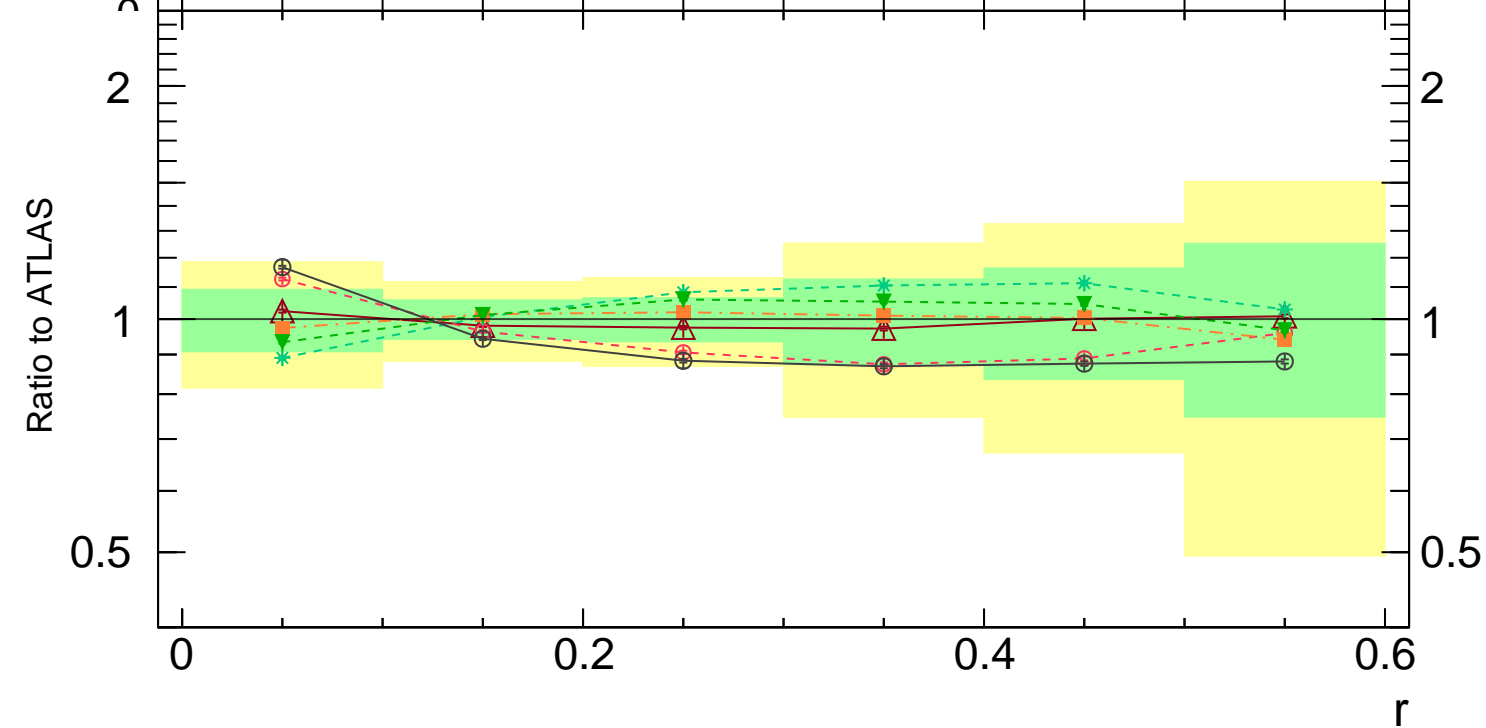

7000 GeV pp

Jets

Rivet 3.1.10, $\geq 3M$ events
mcplots.cern.ch [arXiv:1306.3436]