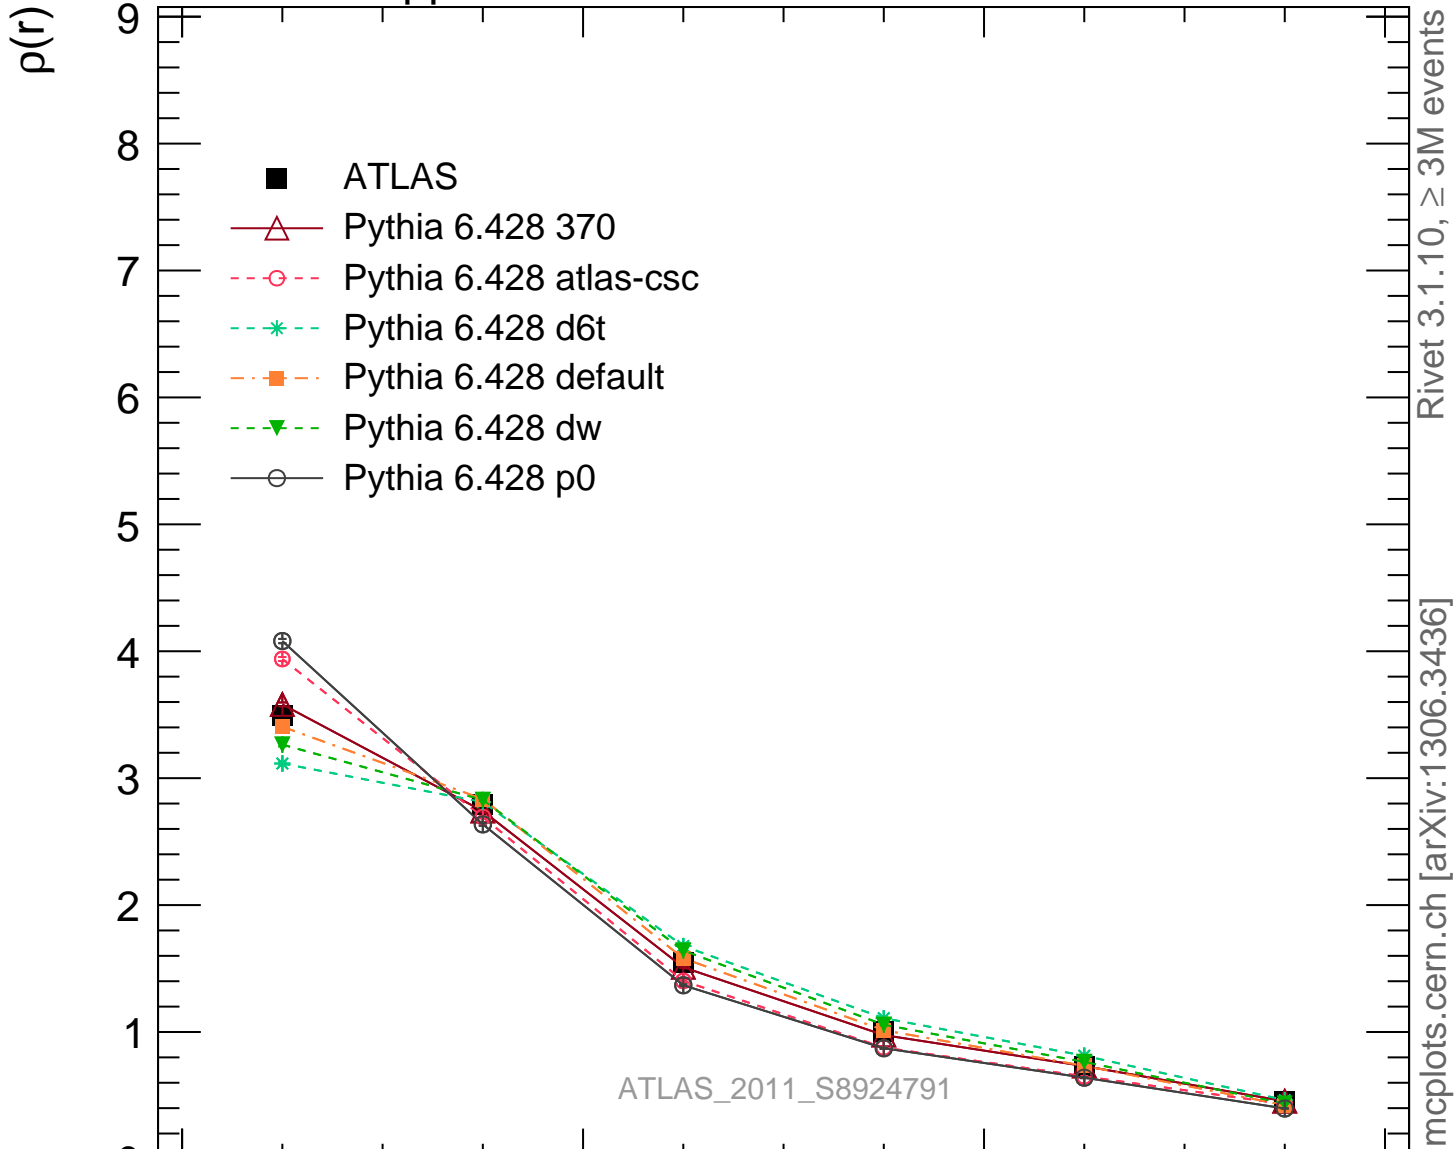

7000 GeV pp

Jets

Rivet 3.1.10, $\geq 3M$ events
mcplots.cern.ch [arXiv:1306.3436]