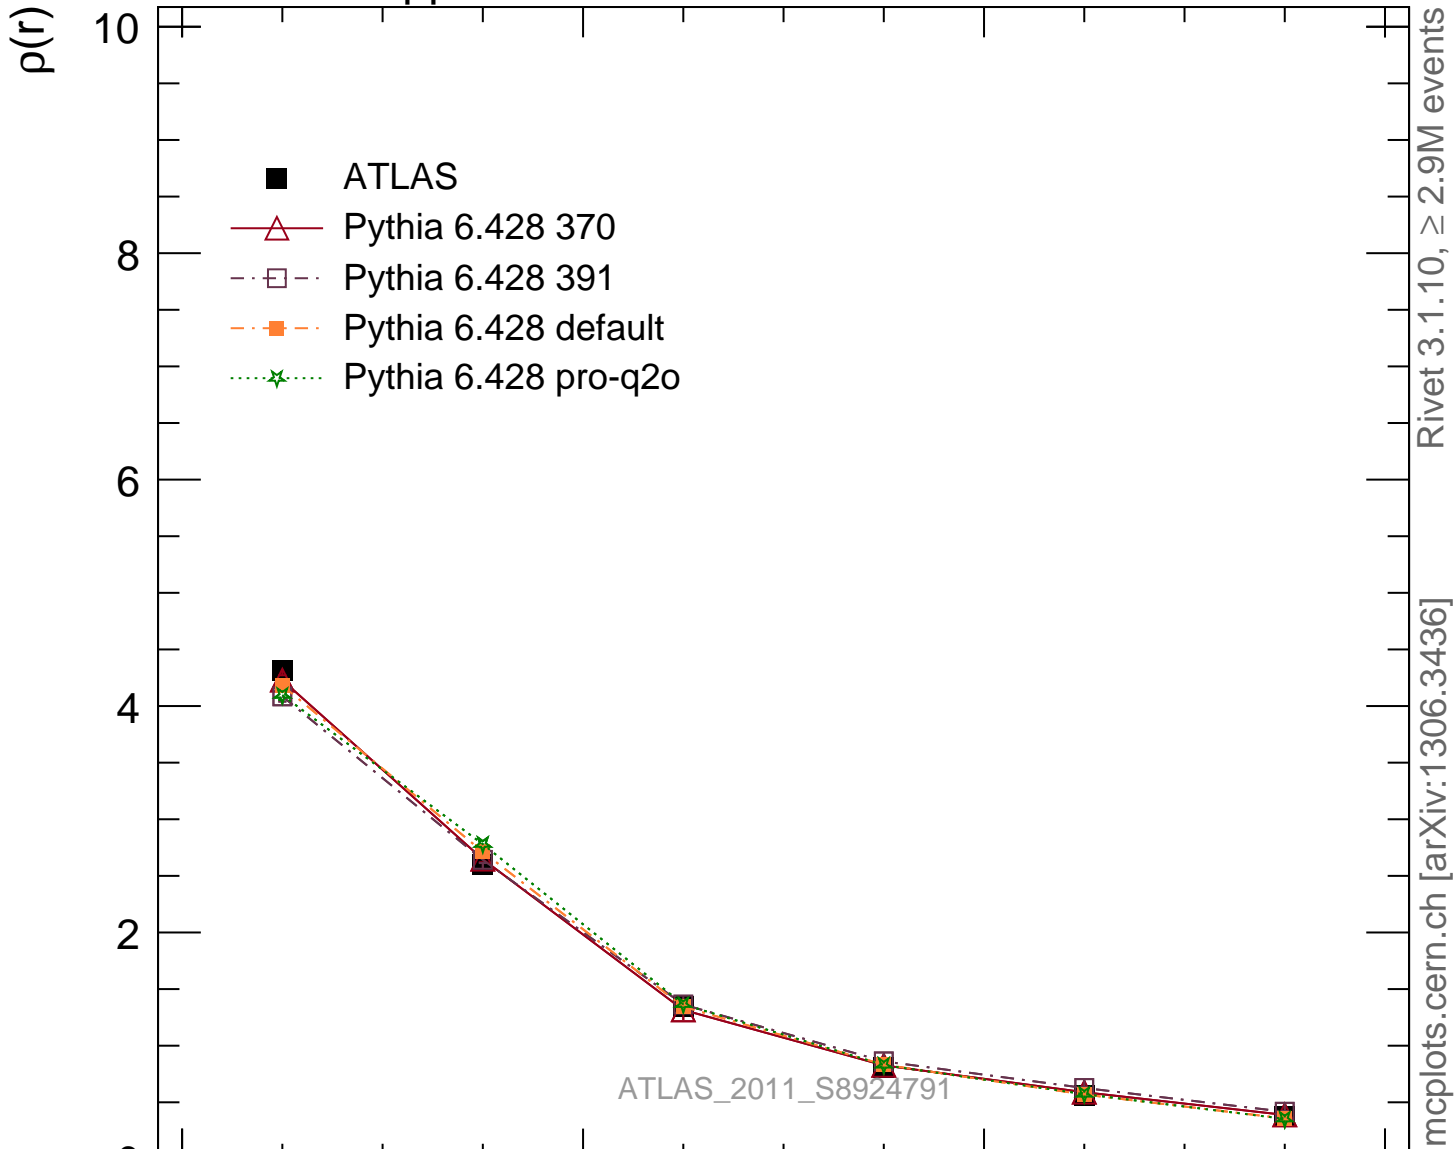

7000 GeV pp

Jets

Rivet 3.1.10,  $\geq 2.9M$  events  
mcplots.cern.ch [arXiv:1306.3436]