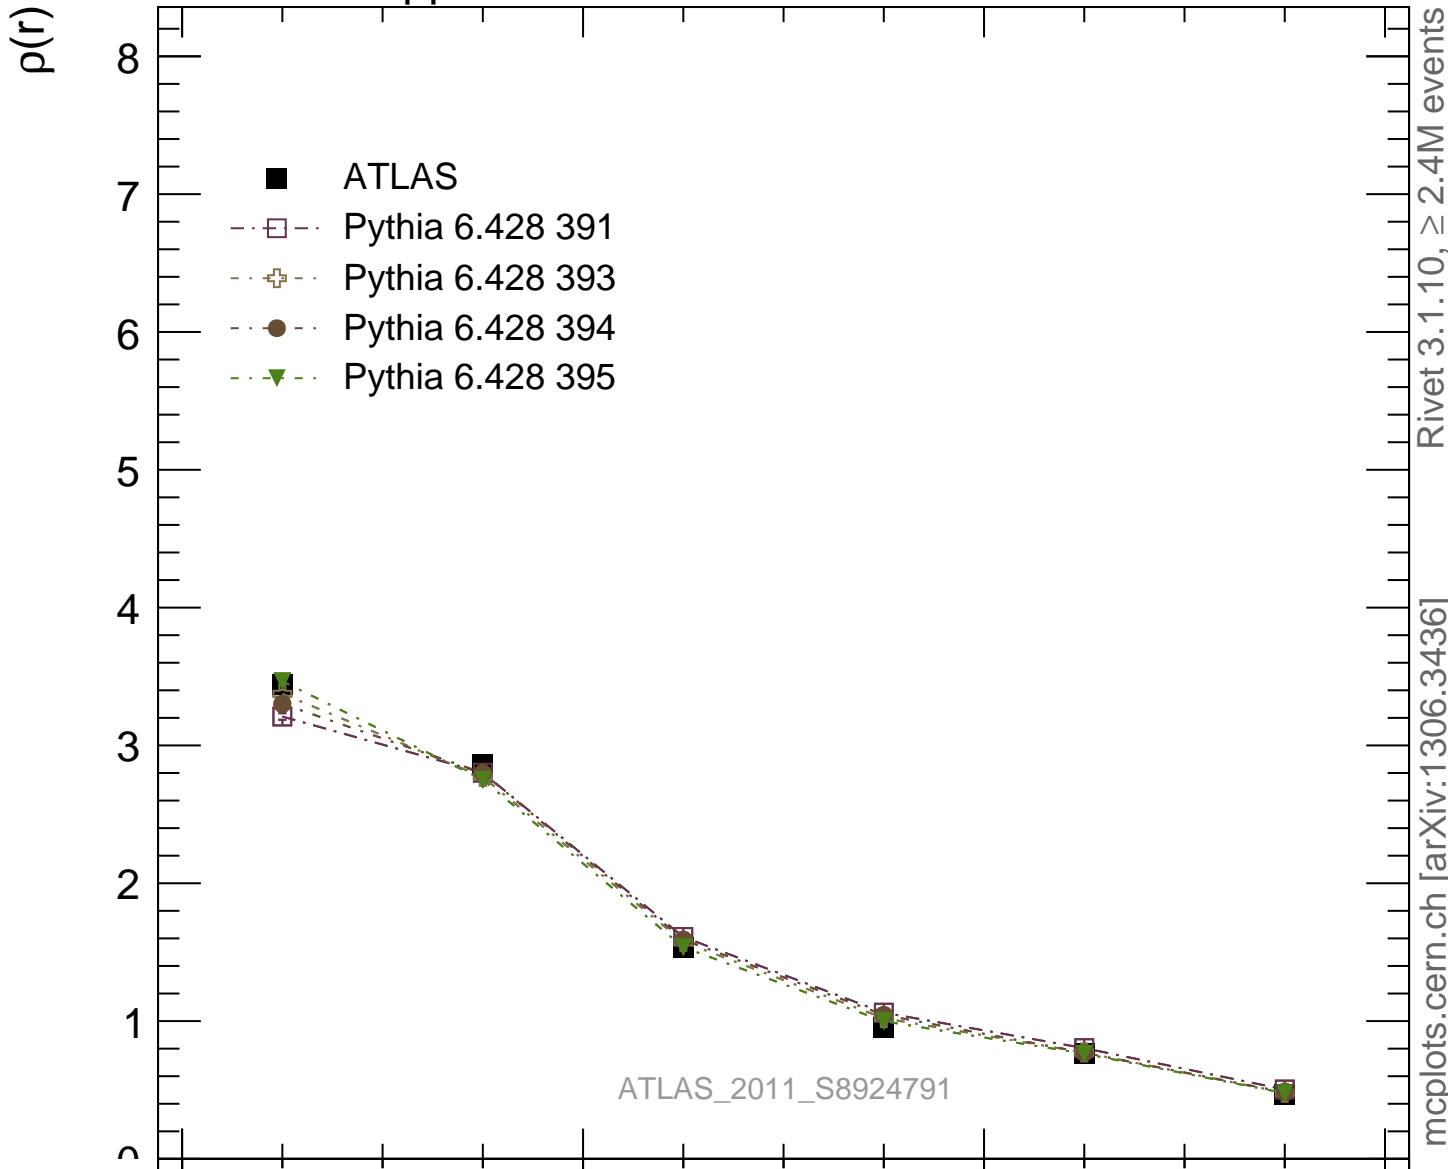

7000 GeV pp

Jets

mcplots.cern.ch [arXiv:1306.3436]
Rivet 3.1.10, $\geq 2.4M$ events