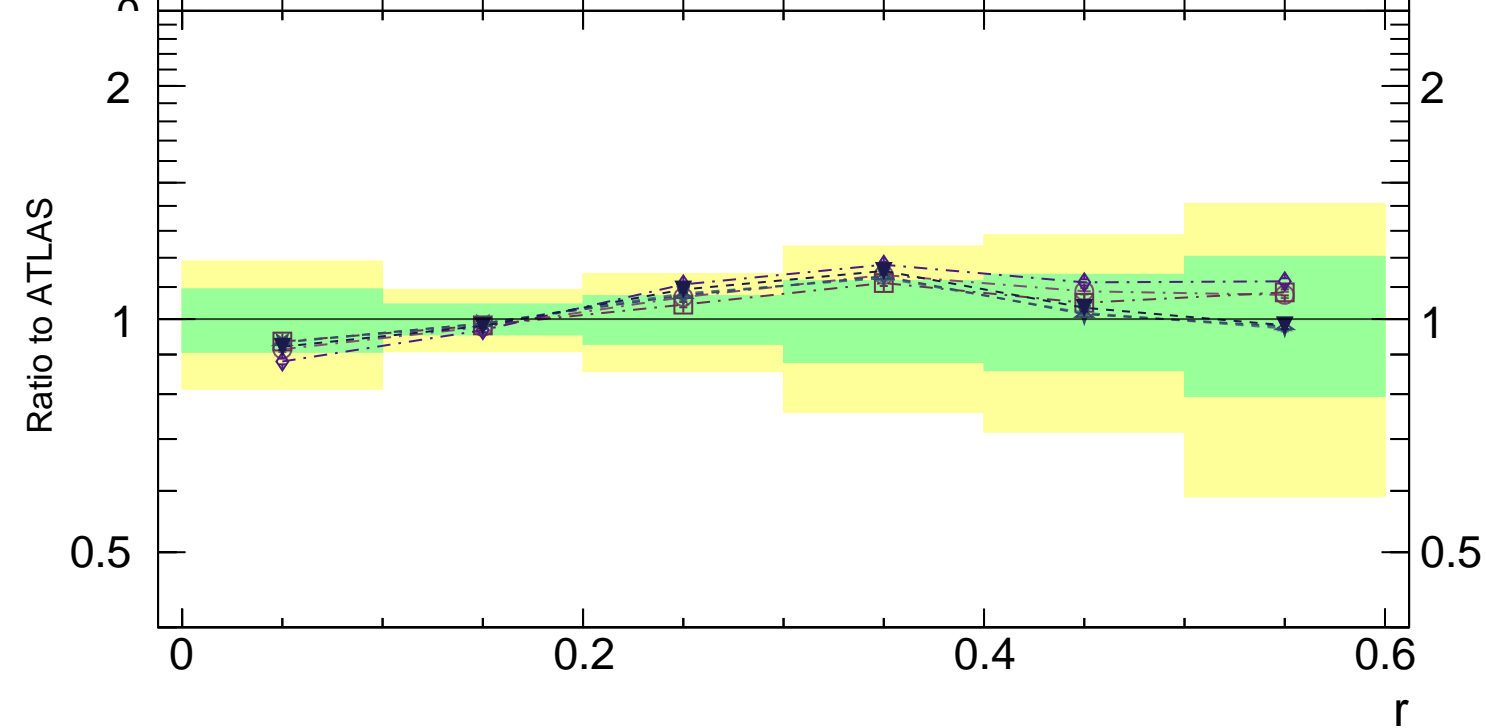

7000 GeV pp

Jets

ATLAS_2011_S8924791

Rivet 3.1.10, $\geq 1.9M$ events
mcplots.cern.ch [arXiv:1306.3436]