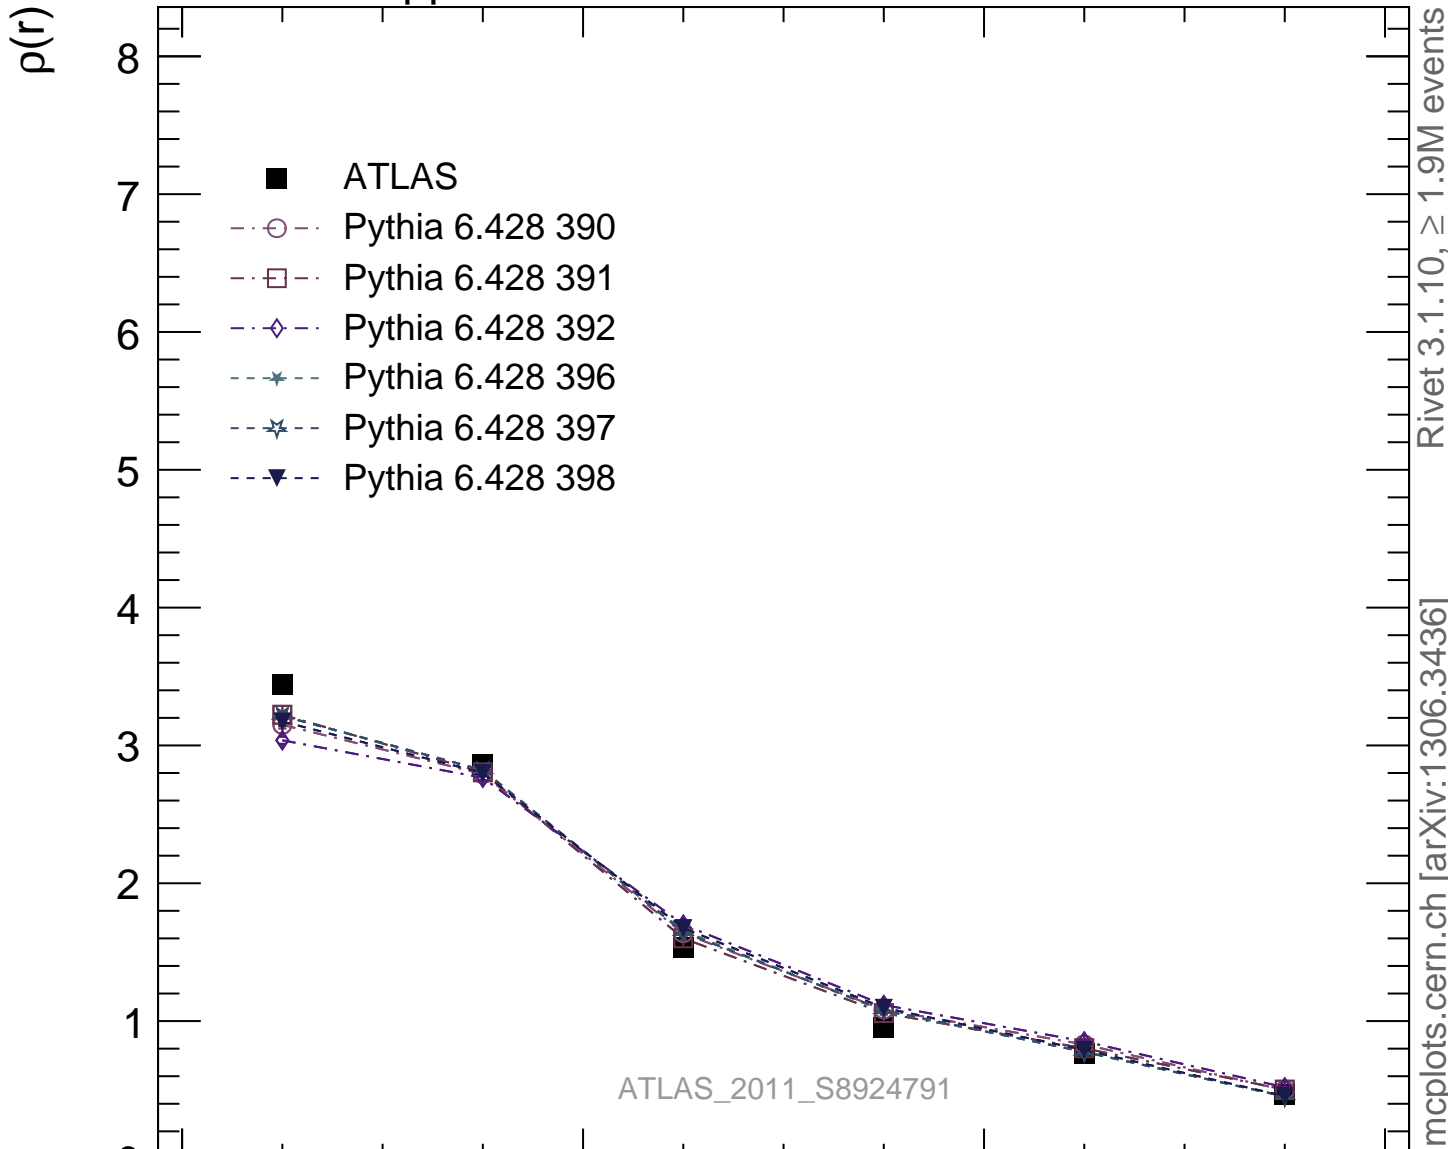

7000 GeV pp

Jets

ATLAS_2011_S8924791

Rivet 3.1.10, $\geq 1.9M$ events
mcplots.cern.ch [arXiv:1306.3436]