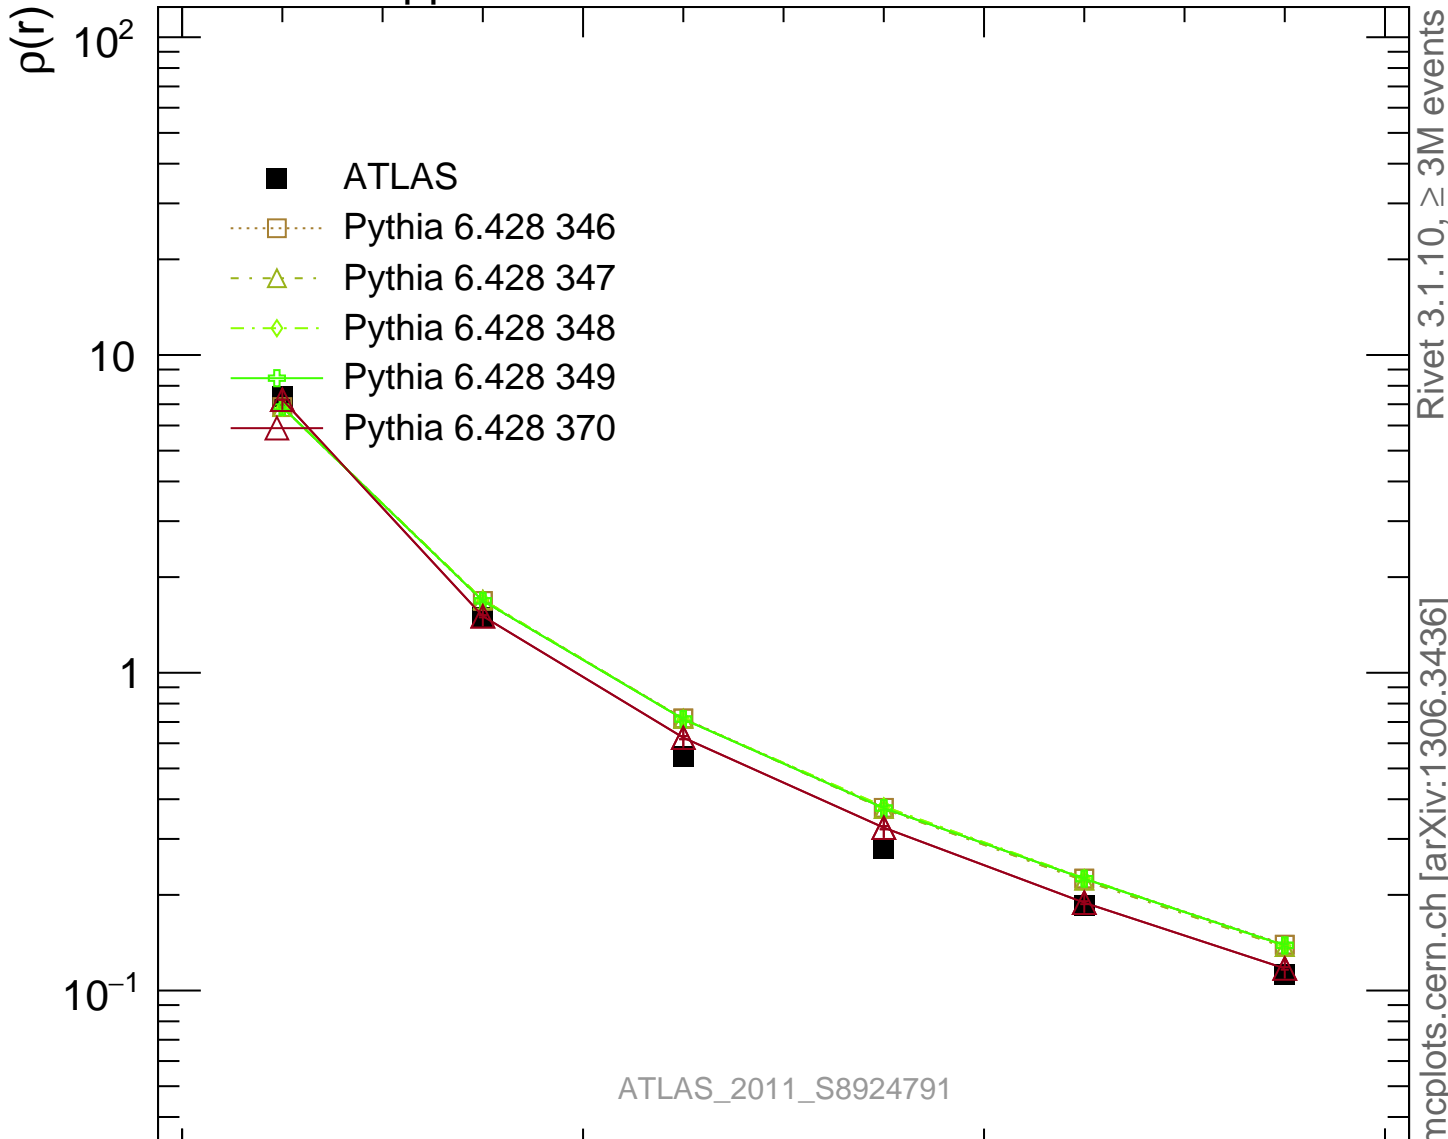

7000 GeV pp

Jets

ATLAS\_2011\_S8924791

Rivet 3.1.10,  $\geq 3M$  events  
mcplots.cern.ch [arXiv:1306.3436]