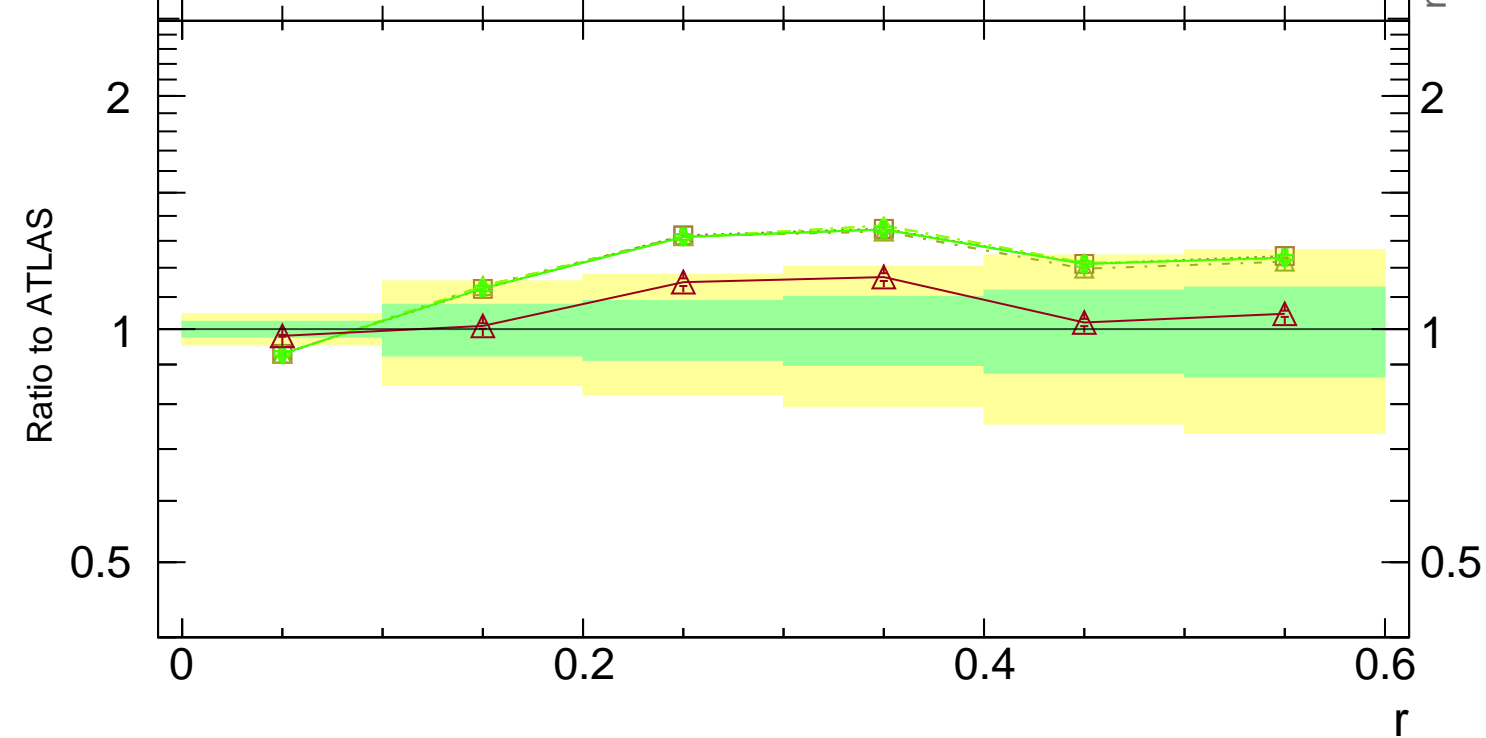

7000 GeV pp

Jets

ATLAS\_2011\_S8924791

Rivet 3.1.10,  $\geq 3M$  events  
mcplots.cern.ch [arXiv:1306.3436]