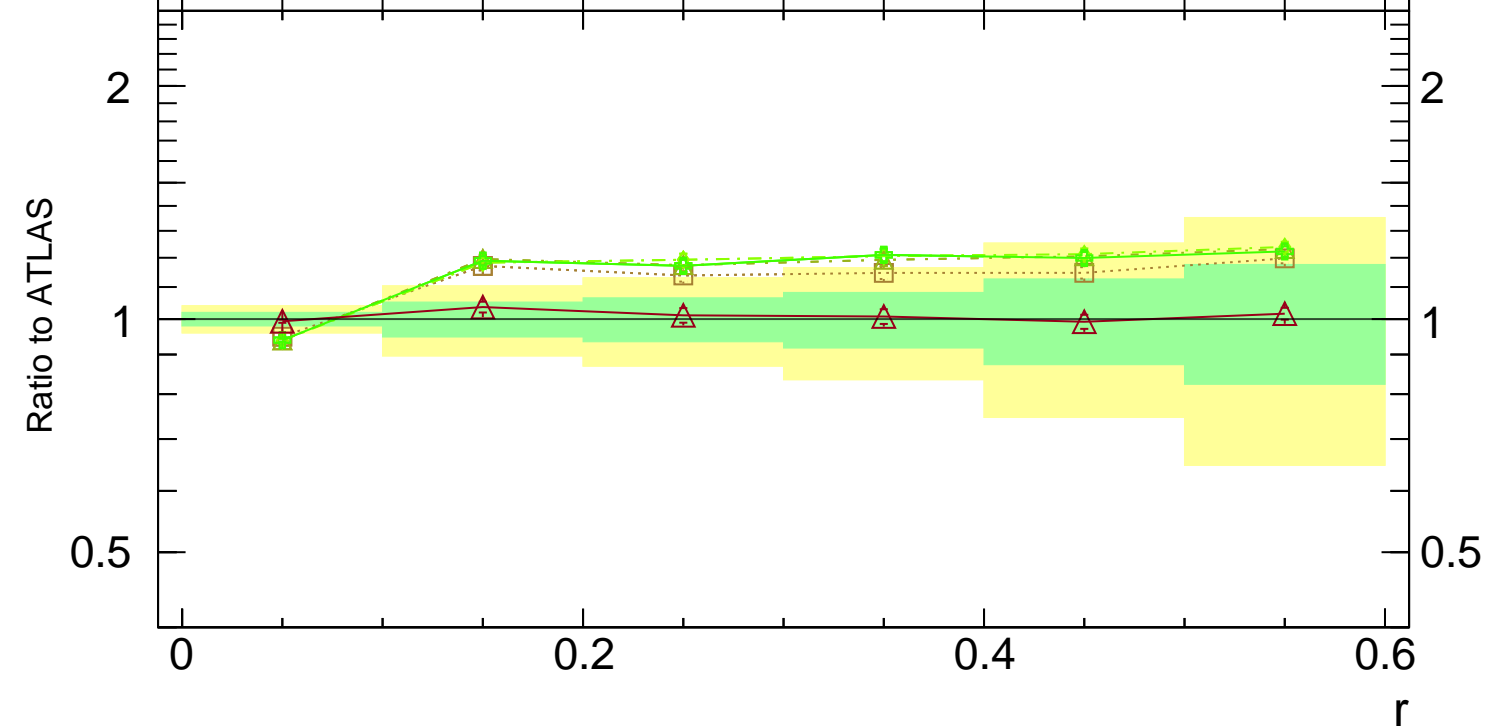

7000 GeV pp

Jets

ATLAS\_2011\_S8924791

Rivet 3.1.10,  $\geq 2.9M$  events  
mcplots.cern.ch [arXiv:1306.3436]