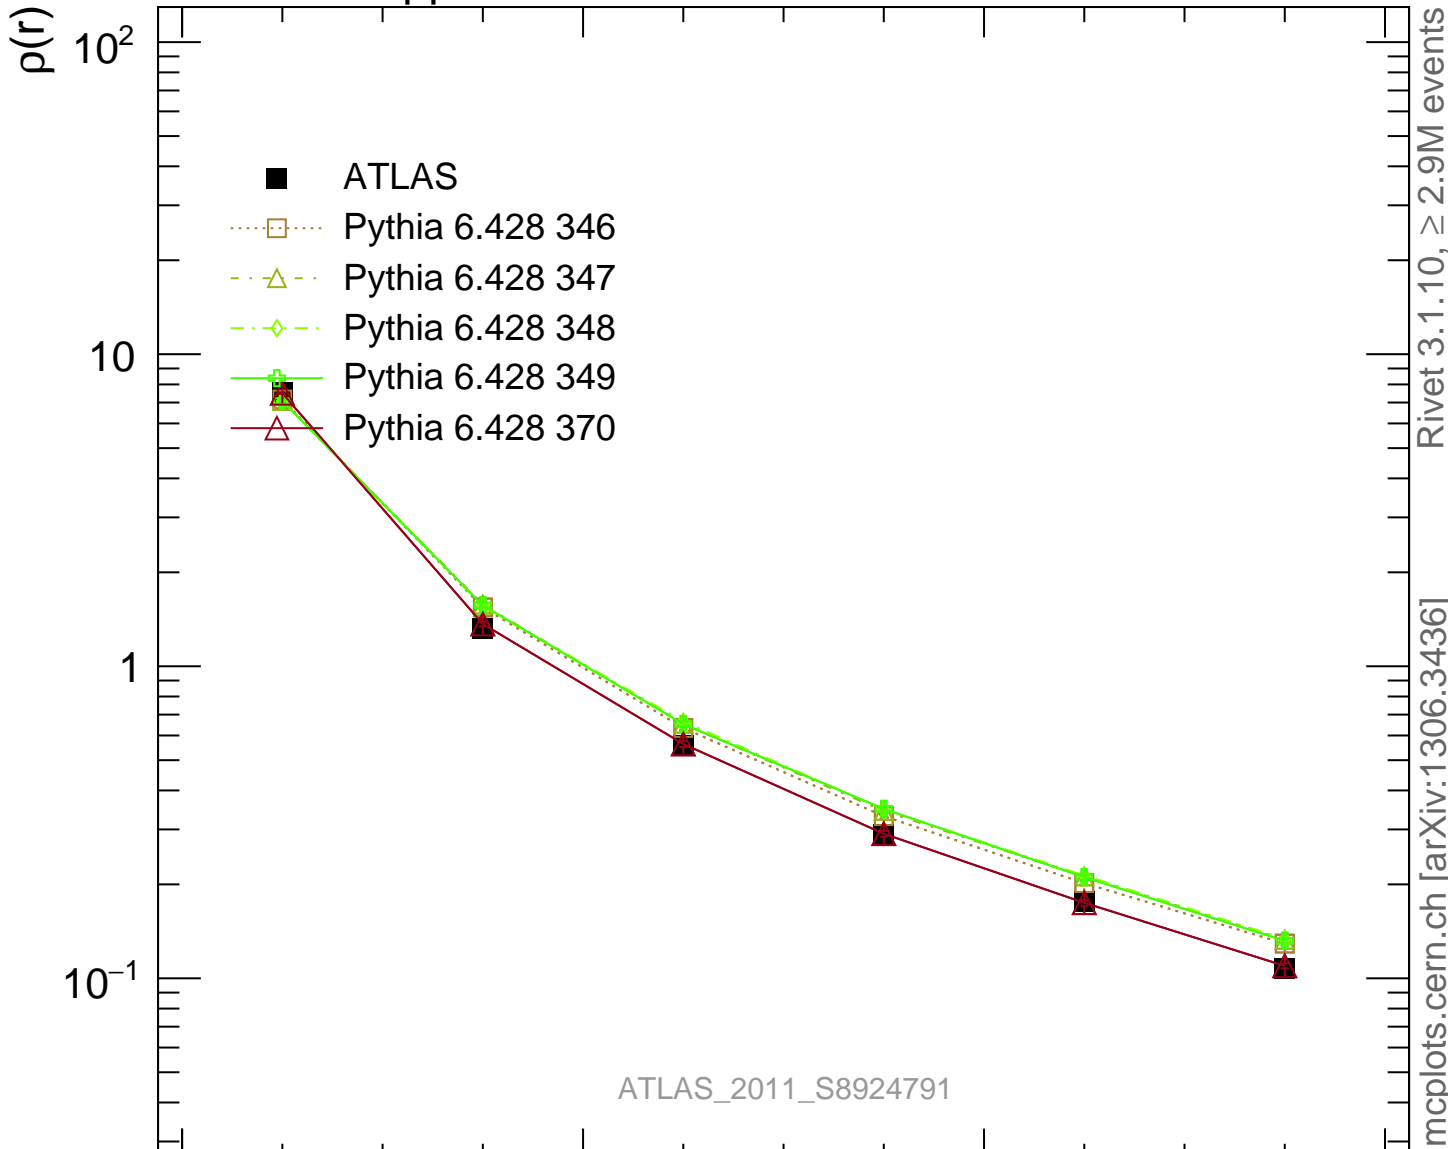

7000 GeV pp

Jets

ATLAS\_2011\_S8924791

Rivet 3.1.10,  $\geq 2.9M$  events  
mcplots.cern.ch [arXiv:1306.3436]