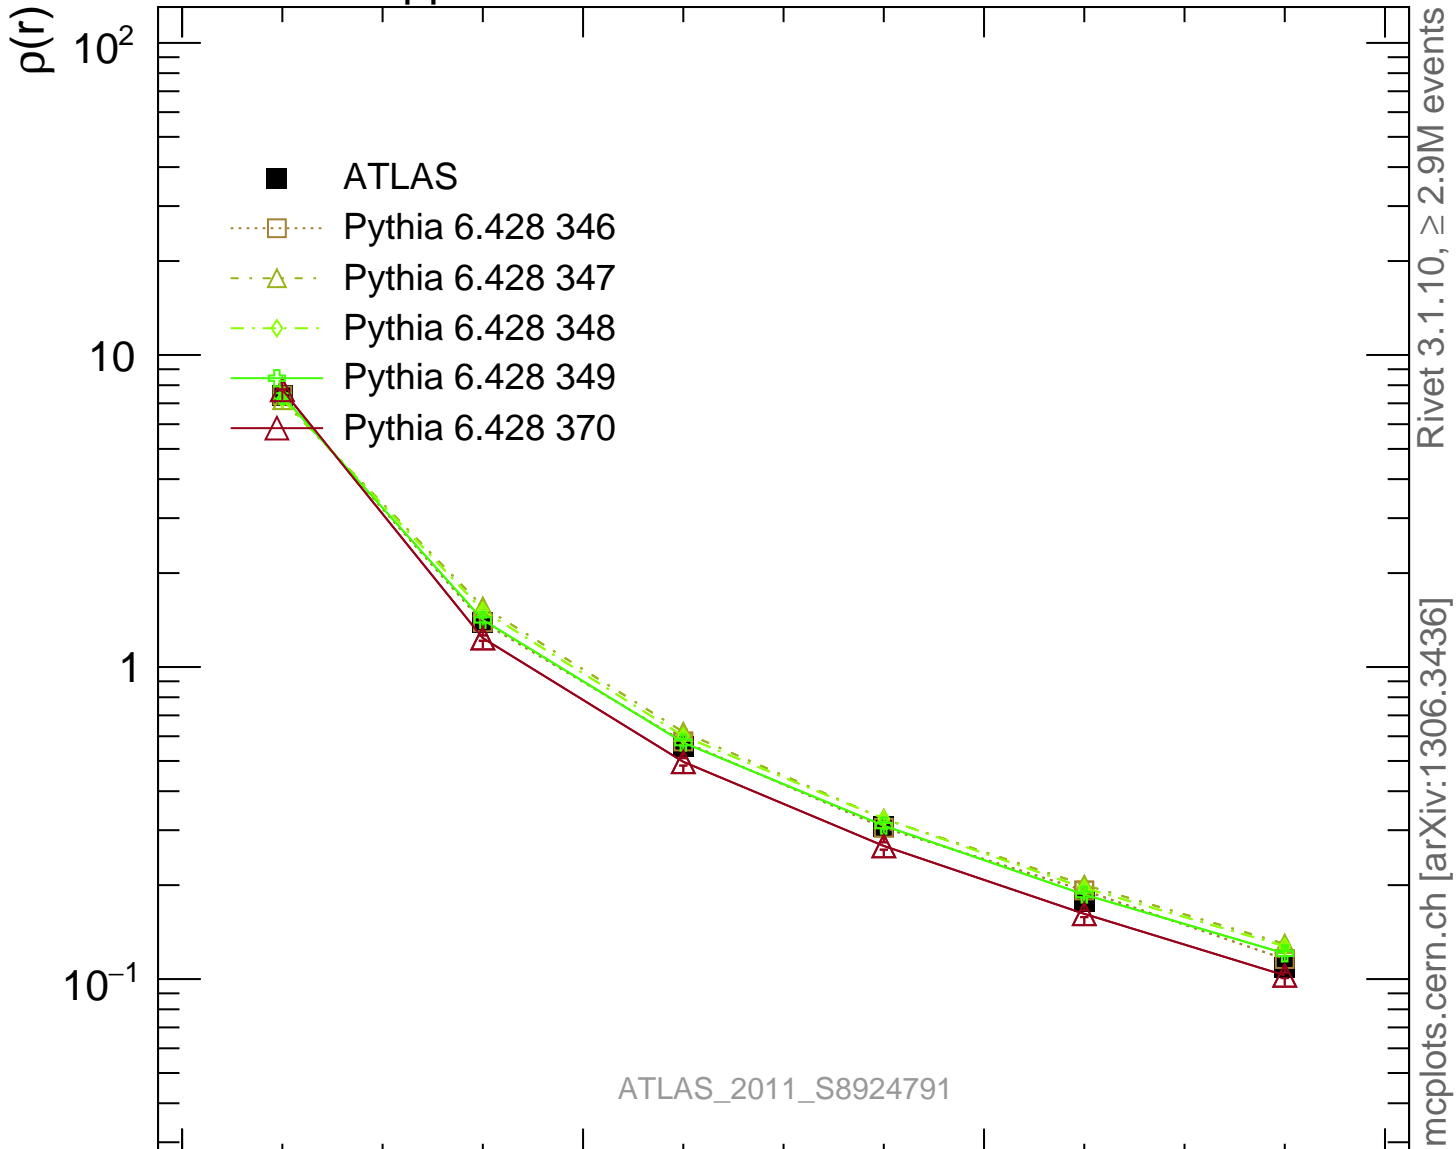

7000 GeV pp

Jets

Rivet 3.1.10,  $\geq 2.9M$  events  
mcplots.cern.ch [arXiv:1306.3436]