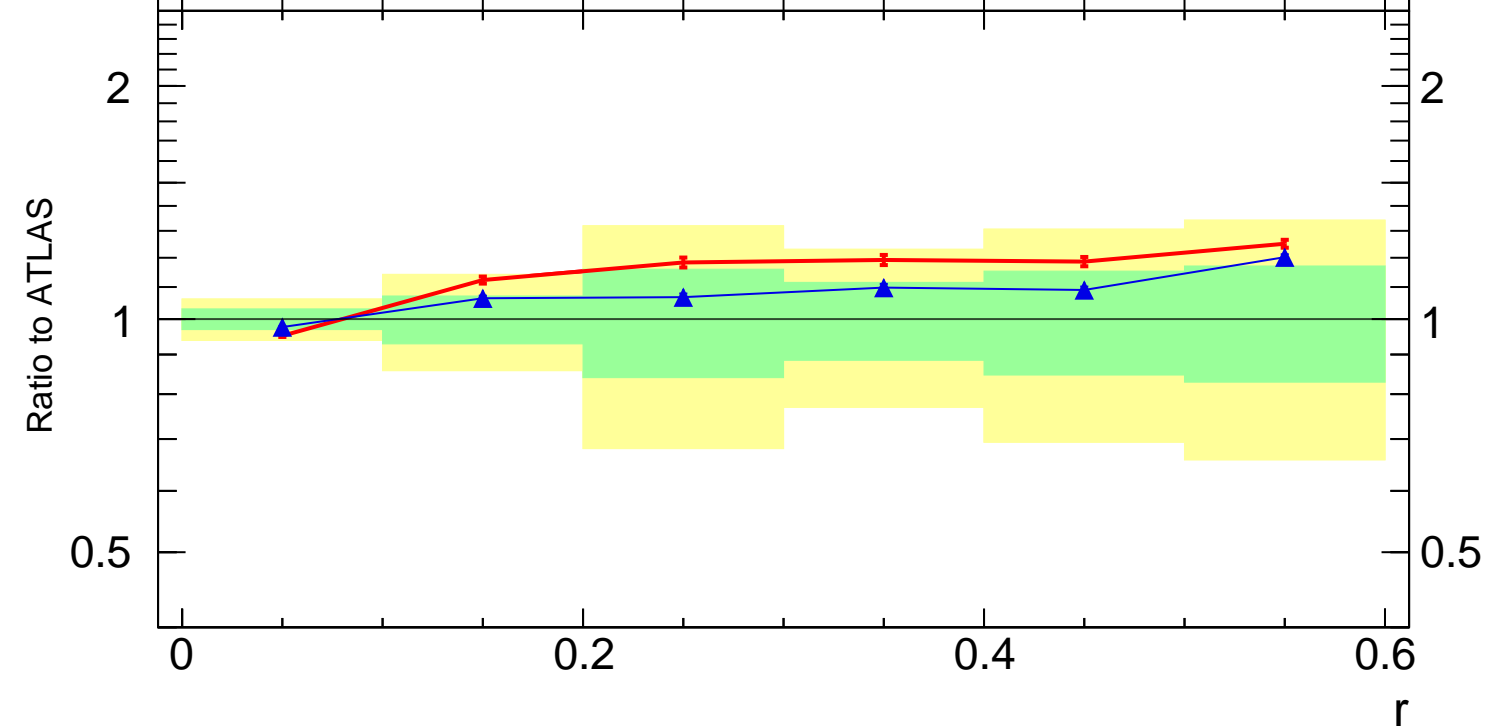

7000 GeV pp

Jets

ATLAS\_2011\_S8924791

mcplots.cern.ch [arXiv:1306.3436]

Rivet 3.1.10,  $\geq 2.7M$  events