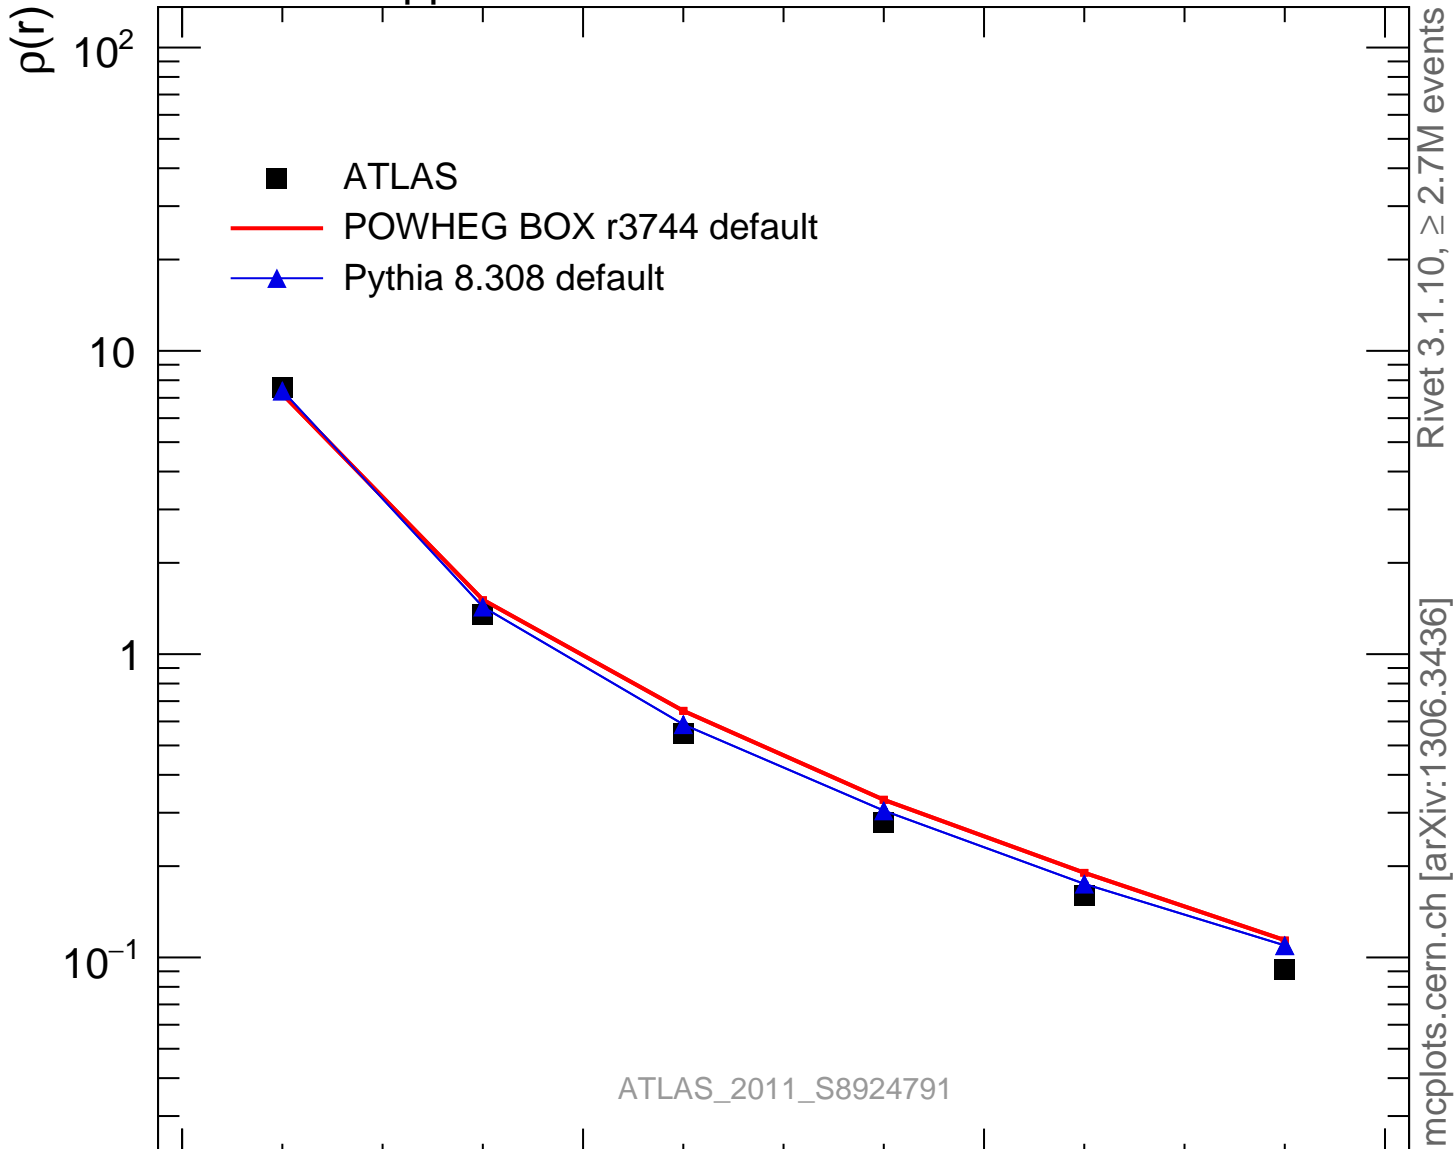

7000 GeV pp

Jets

ATLAS\_2011\_S8924791

mcplots.cern.ch [arXiv:1306.3436]

Rivet 3.1.10,  $\geq 2.7M$  events