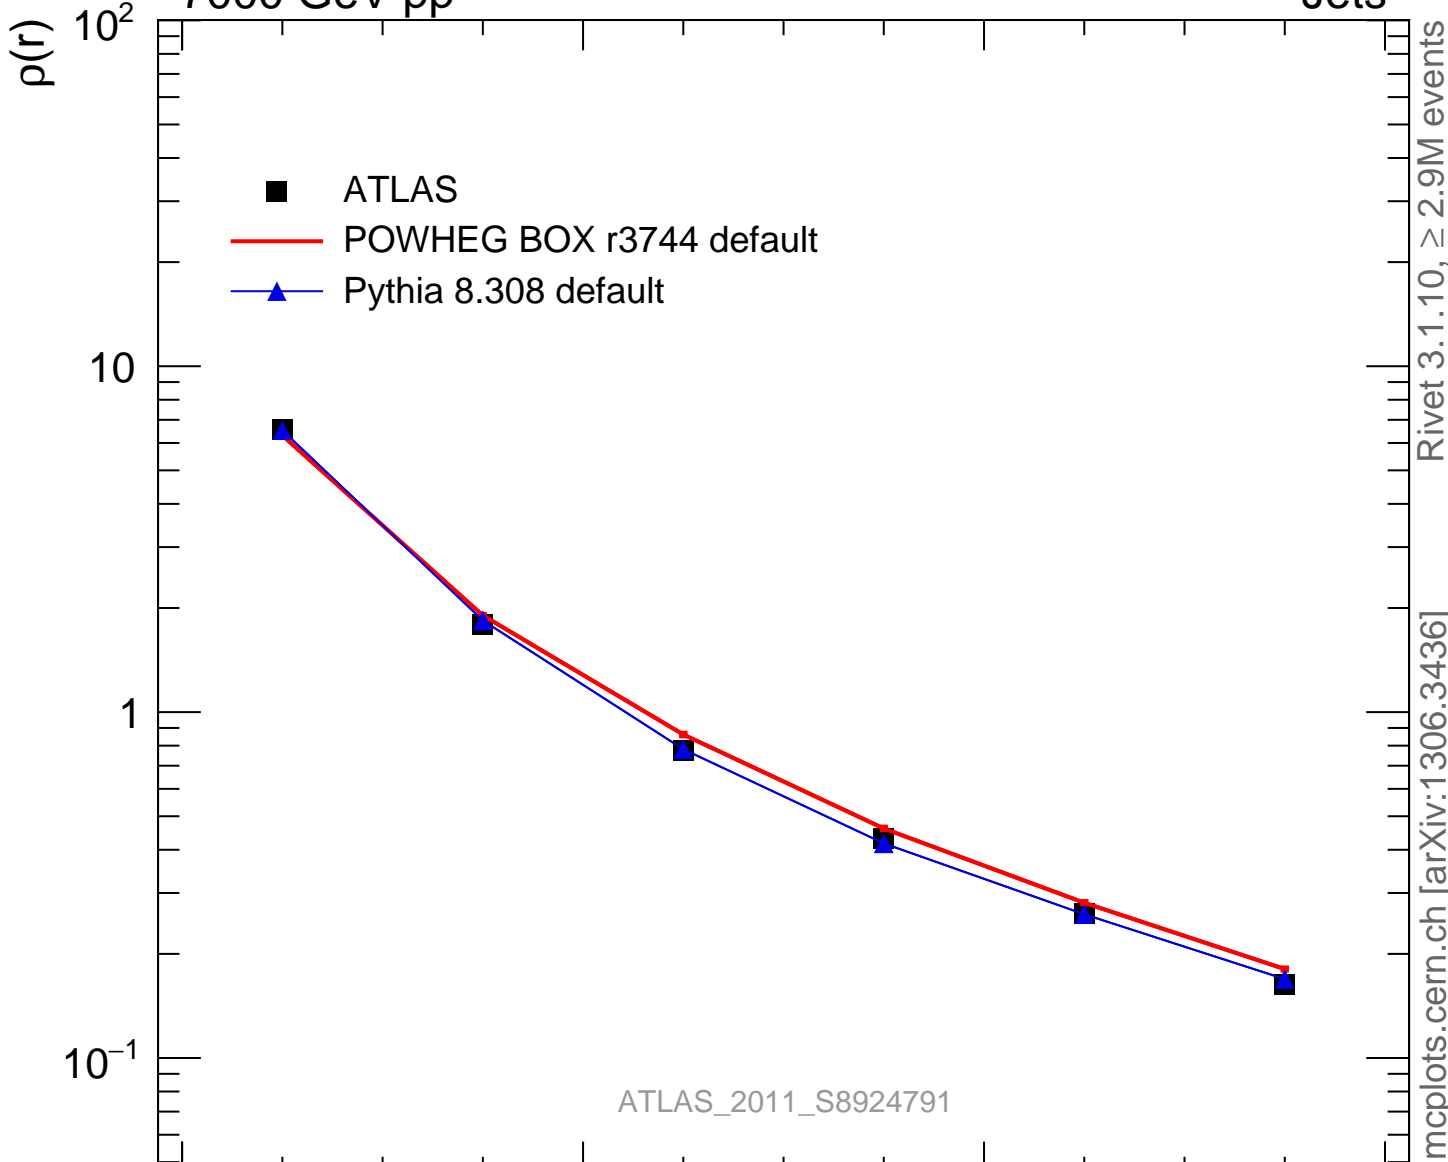

7000 GeV pp

Jets

Rivet 3.1.10, $\geq 2.9M$ events
mcplots.cern.ch [arXiv:1306.3436]