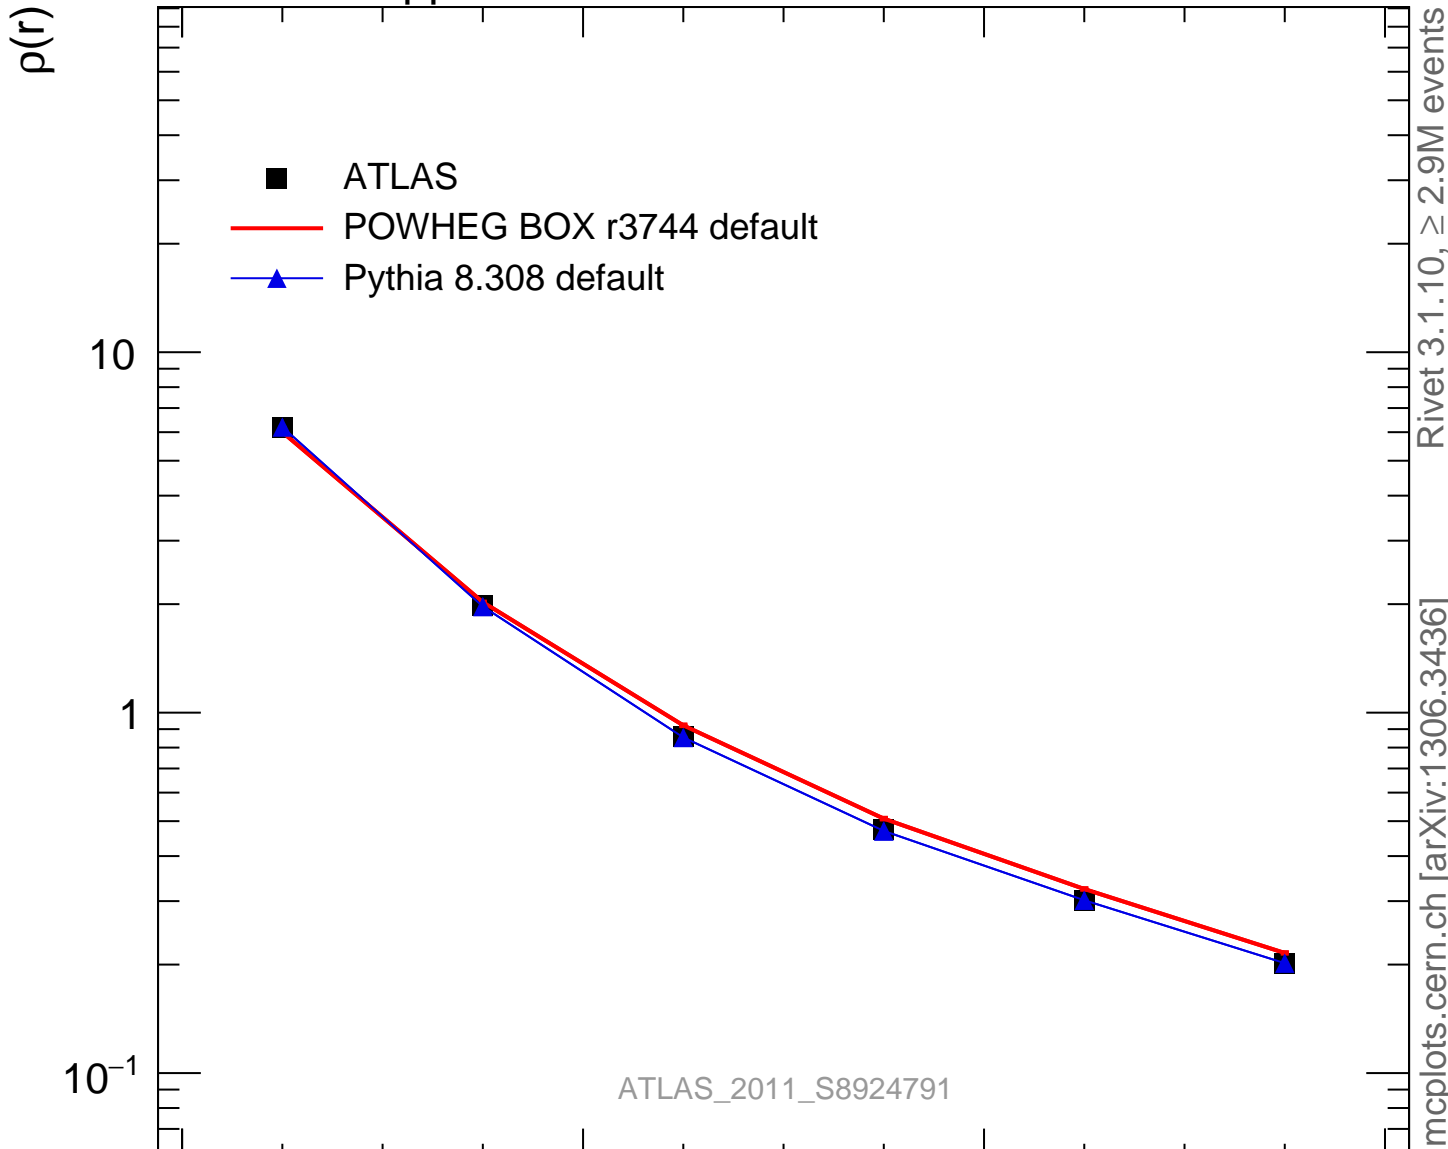

7000 GeV pp

Jets

Rivet 3.1.10, $\geq 2.9M$ events
mcplots.cern.ch [arXiv:1306.3436]