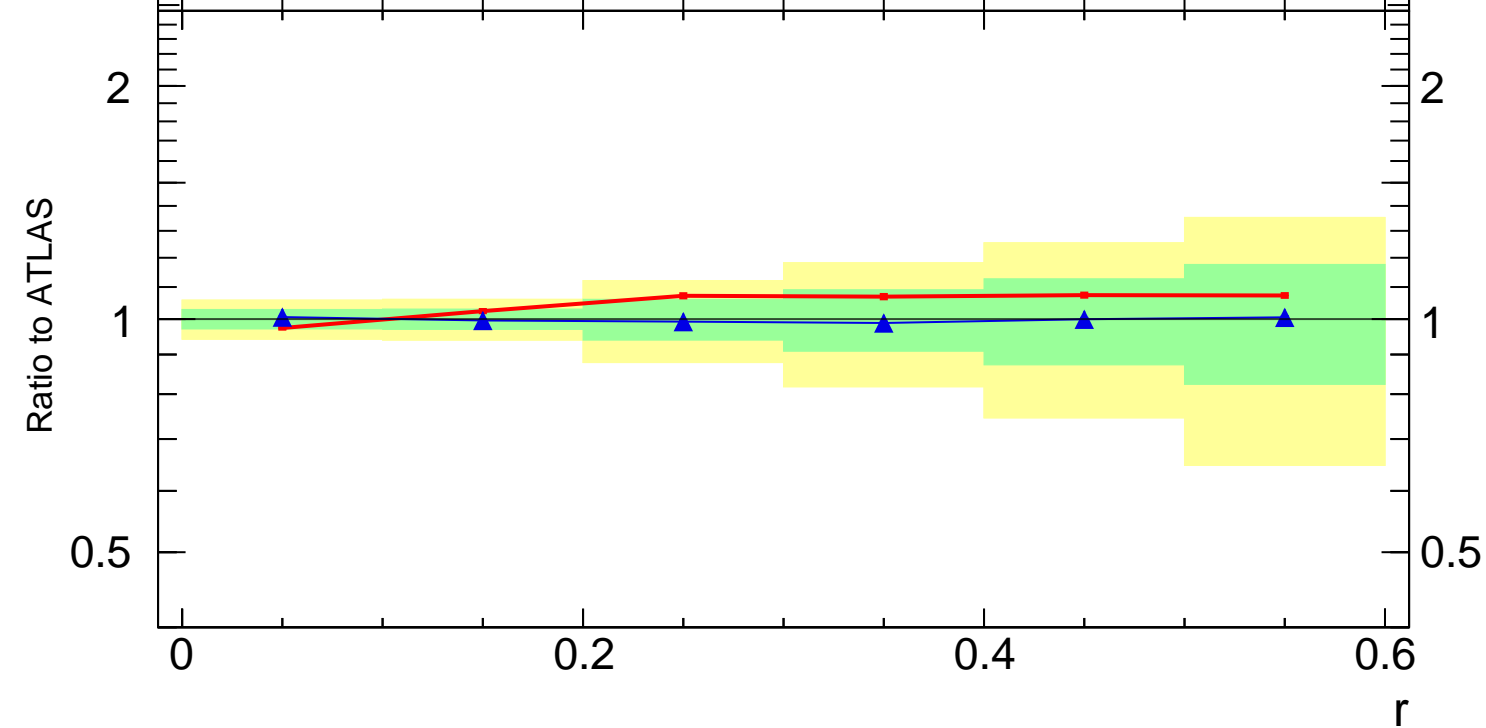

7000 GeV pp

Jets

Rivet 3.1.10, $\geq 2.9M$ events
mcplots.cern.ch [arXiv:1306.3436]